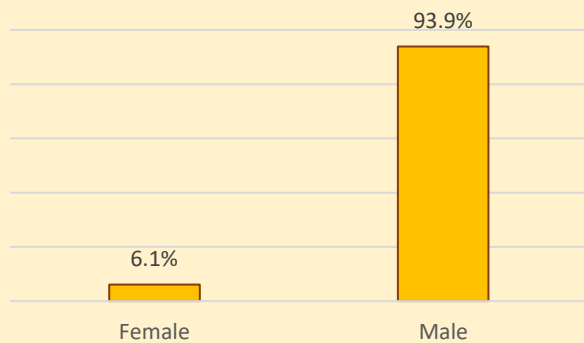

Sheriff's Daily Report

8/12/2024

CCSO Population Demographics

In Confinement

Gender ID Distribution