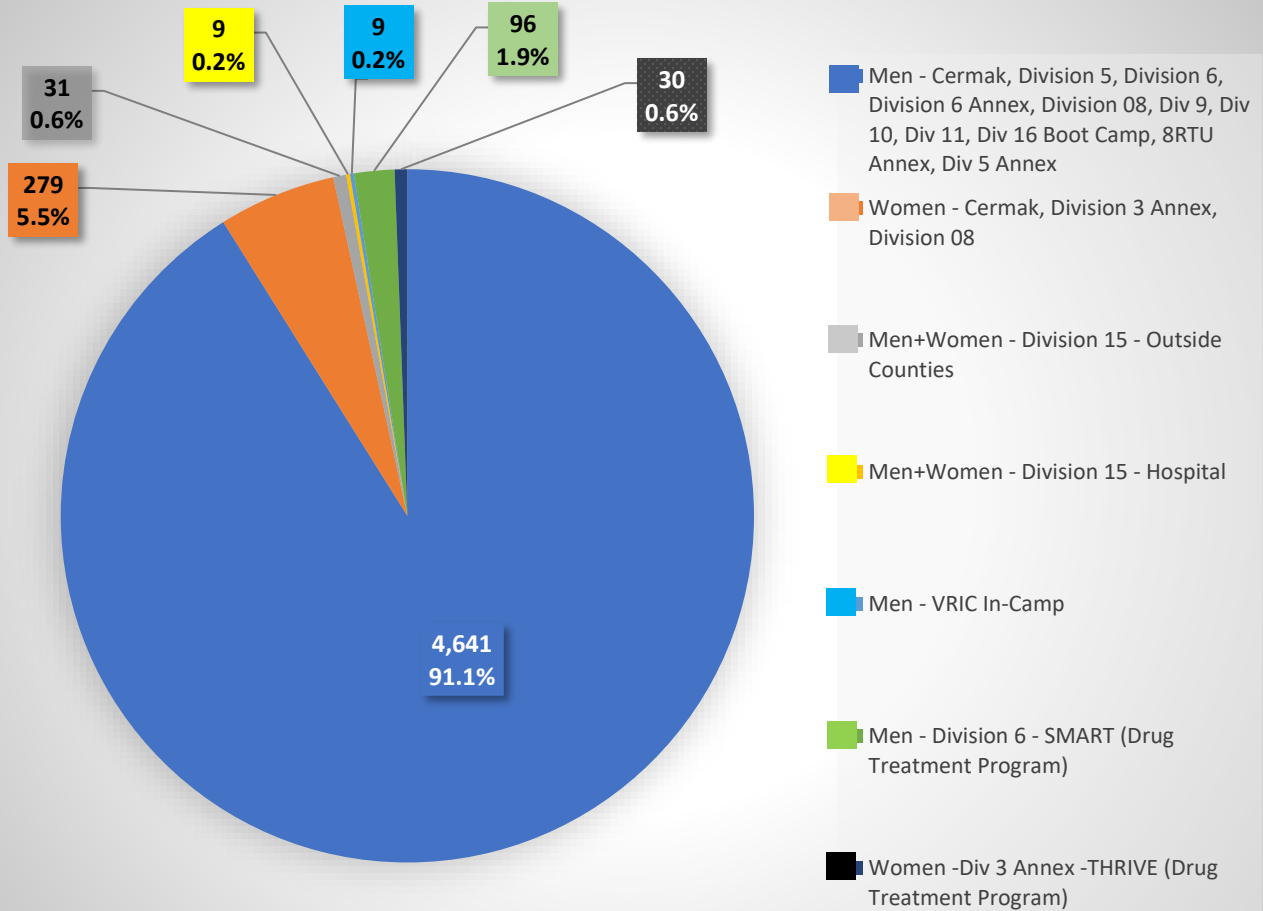

# Sheriff's Daily Report

## 8/12/2024

Under the Custody of the Sheriff	
<b>Total Male and Female</b>	<b>6,563</b>
Jail Population	5,095
Community Corrections	1,468

### Jail Population - Behind the Walls