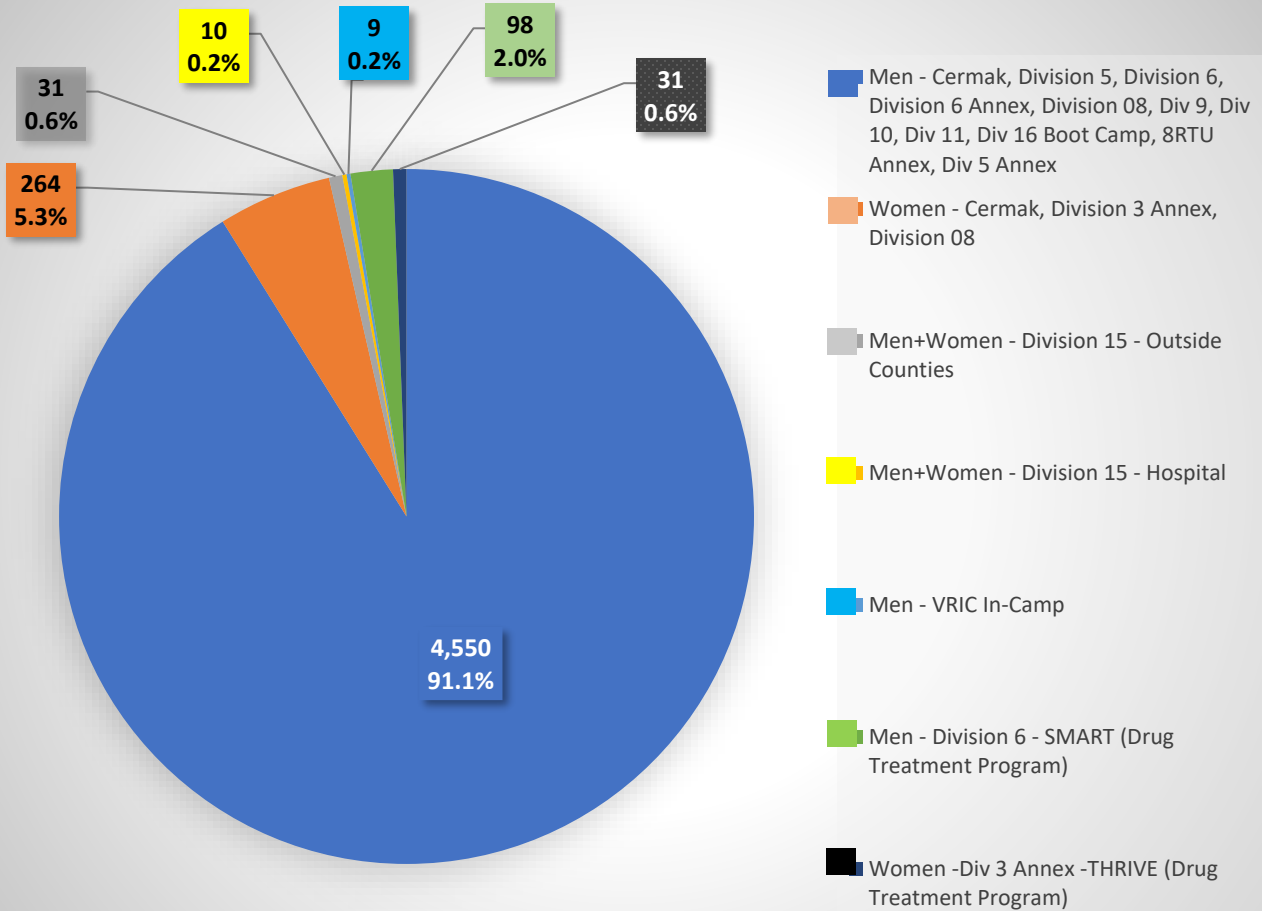

# Sheriff's Daily Report

## 8/13/2024

Under the Custody of the Sheriff	
Total Male and Female	6,466
Jail Population	4,993
Community Corrections	1,473

### Jail Population - Behind the Walls