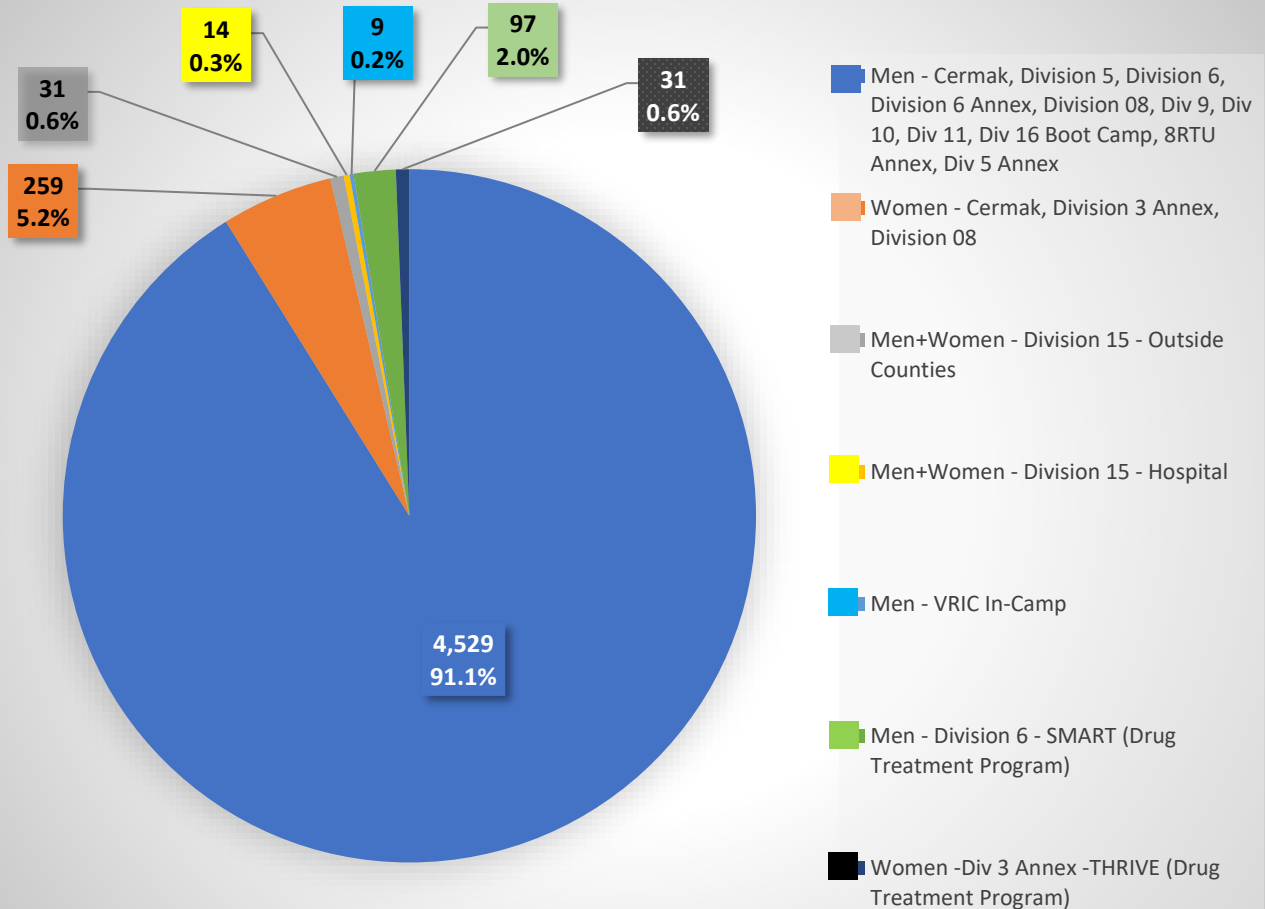

Sheriff's Daily Report

8/14/2024

Under the Custody of the Sheriff	
Total Male and Female	6,446
Jail Population	4,970
Community Corrections	1,476

Jail Population - Behind the Walls

Sheriff's Daily Report

8/14/2024

CCSO Population Demographics