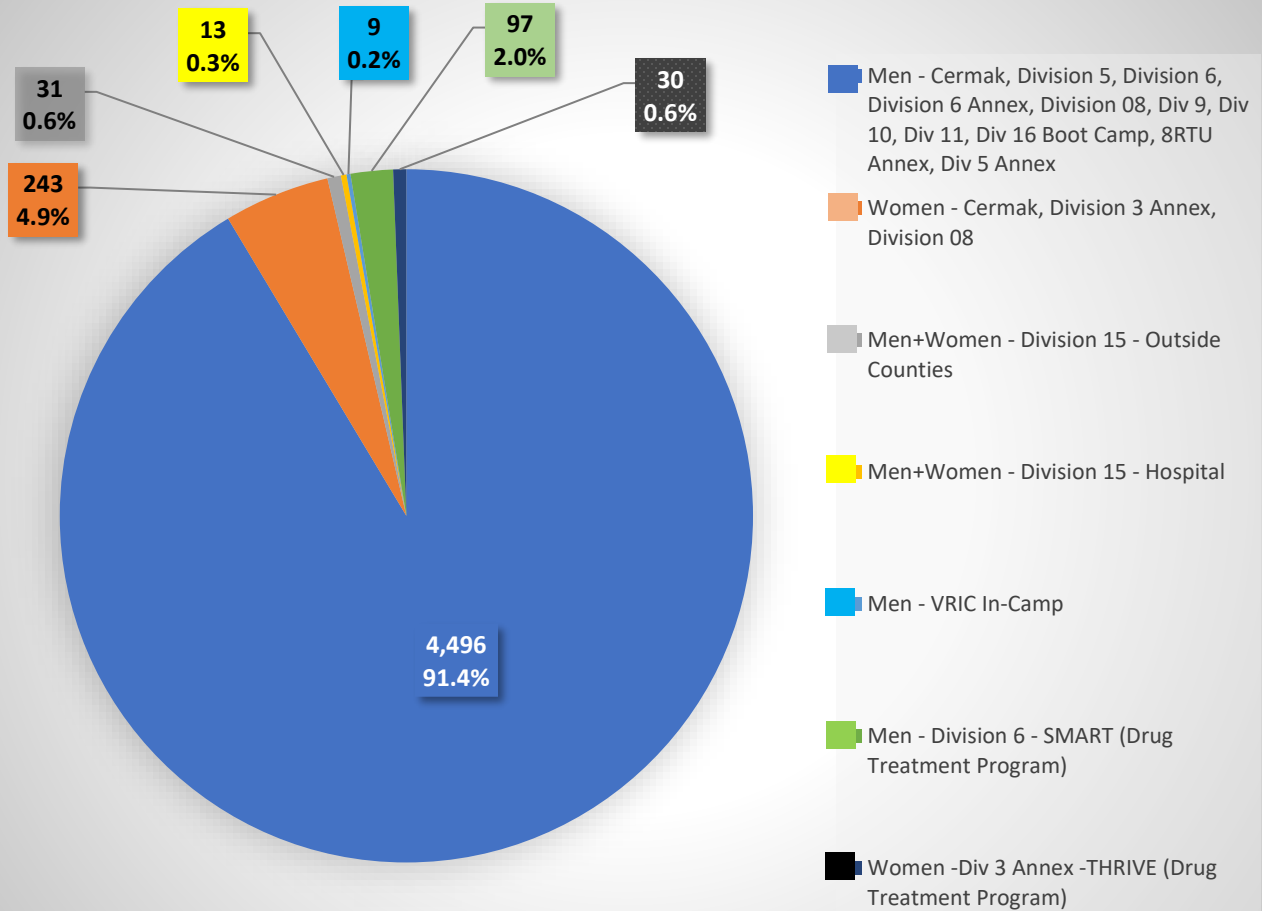

Sheriff's Daily Report

8/15/2024

Under the Custody of the Sheriff	
Total Male and Female	6,397
Jail Population	4,919
Community Corrections	1,478

Jail Population - Behind the Walls

Sheriff's Daily Report

8/15/2024

CCSO Population Demographics

In Confinement

Gender ID Distribution

Race Distribution

Age Distribution

Community Corrections

Gender ID Distribution

Race Distribution

Age Distribution