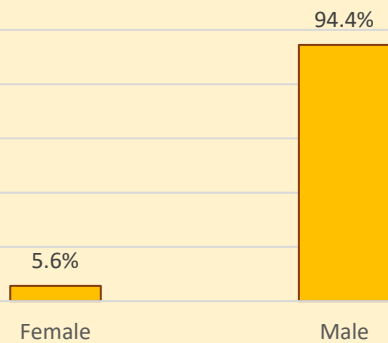

Sheriff's Daily Report

8/15/2024

Under the Custody of the Sheriff	
Total Male and Female	6,397
Jail Population	4,919
Community Corrections	1,478

Jail Population - Behind the Walls

Sheriff's Daily Report

8/15/2024

CCSO Population Demographics

In Confinement

Gender ID Distribution

Race Distribution

Age Distribution

Community Corrections

Gender ID Distribution

Race Distribution

Age Distribution