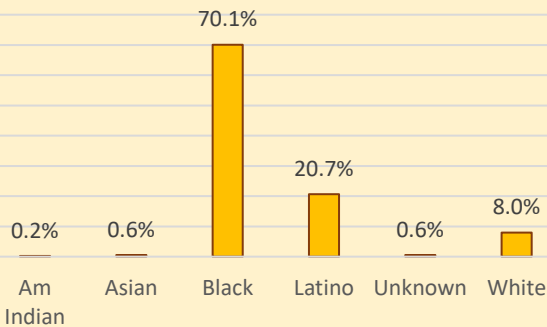

Sheriff's Daily Report

8/15/2024

Under the Custody of the Sheriff	
Total Male and Female	6,397
Jail Population	4,919
Community Corrections	1,478

Jail Population - Behind the Walls

Sheriff's Daily Report

8/15/2024

CCSO Population Demographics

In Confinement

Gender ID Distribution

Race Distribution

Age Distribution

Community Corrections

Gender ID Distribution

Race Distribution

Age Distribution