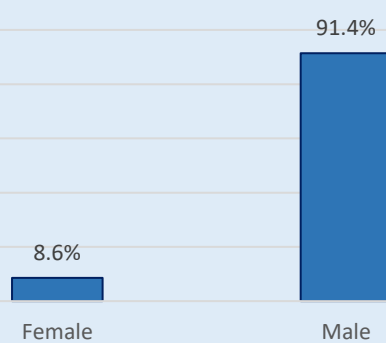

Sheriff's Daily Report

8/15/2024

Under the Custody of the Sheriff	
Total Male and Female	6,397
Jail Population	4,919
Community Corrections	1,478

Jail Population - Behind the Walls

Sheriff's Daily Report

8/15/2024

CCSO Population Demographics

In Confinement

Gender ID Distribution

Race Distribution

Age Distribution

Community Corrections

Gender ID Distribution

Race Distribution

Age Distribution