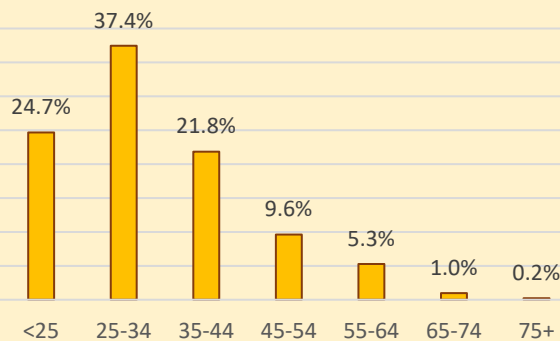

Sheriff's Daily Report

8/15/2024

Under the Custody of the Sheriff	
Total Male and Female	6,397
Jail Population	4,919
Community Corrections	1,478

Jail Population - Behind the Walls

Sheriff's Daily Report

8/15/2024

CCSO Population Demographics

In Confinement

Gender ID Distribution

Race Distribution

Age Distribution

Community Corrections

Gender ID Distribution

Race Distribution

Age Distribution