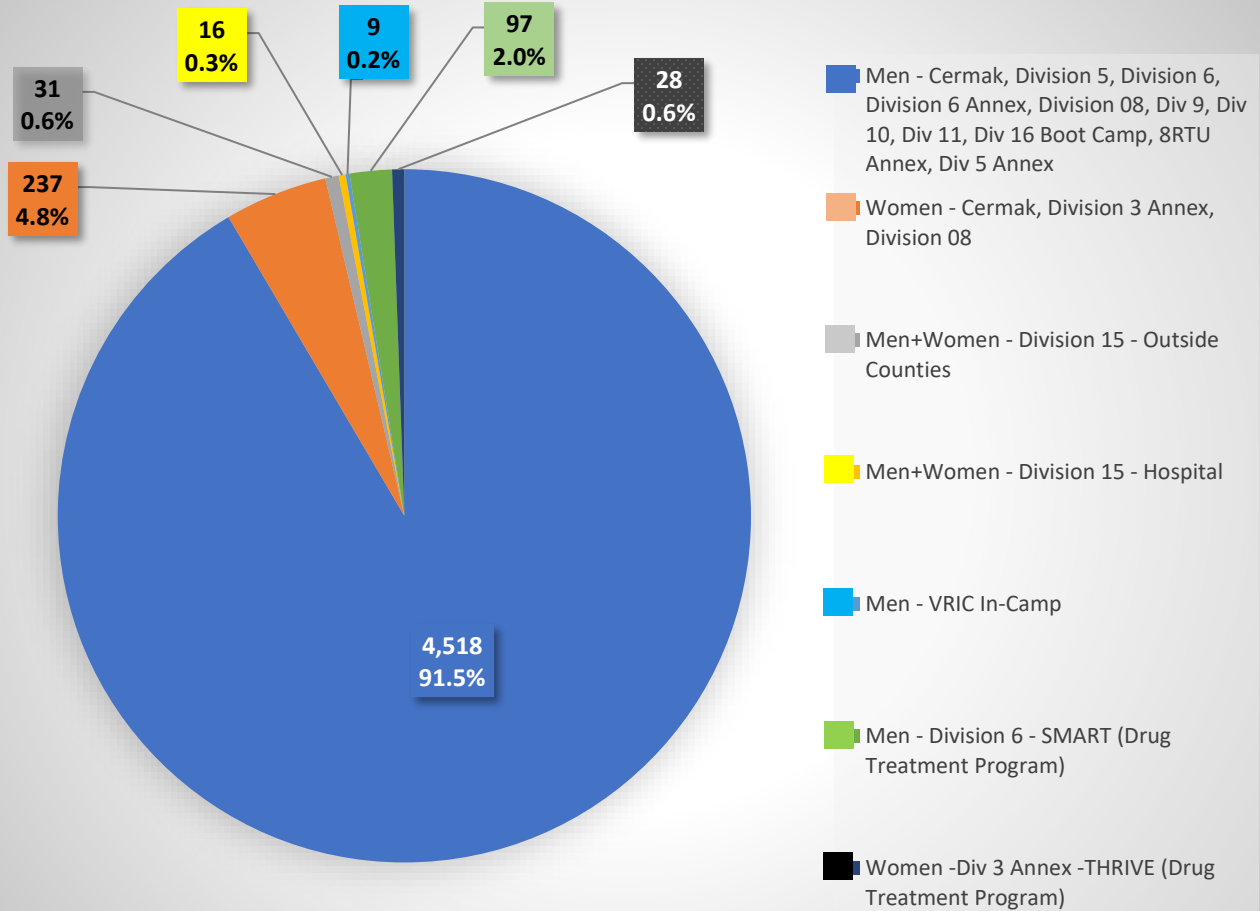

Sheriff's Daily Report

8/16/2024

| Under the Custody of the Sheriff | |
|----------------------------------|--------------|
| Total Male and Female | 6,400 |
| Jail Population | 4,936 |
| Community Corrections | 1,464 |

Jail Population - Behind the Walls

Sheriff's Daily Report

8/16/2024

CCSO Population Demographics

In Confinement

Gender ID Distribution

Race Distribution

Age Distribution

Community Corrections

Gender ID Distribution

Race Distribution

Age Distribution