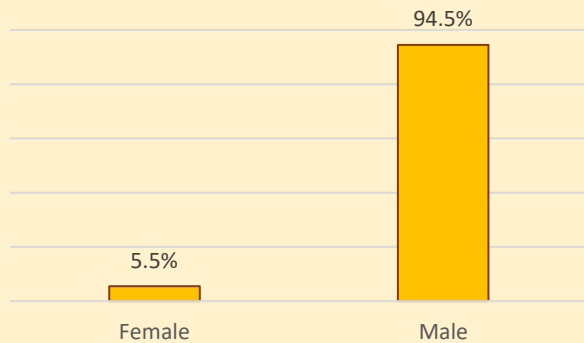

Sheriff's Daily Report

8/16/2024

| Under the Custody of the Sheriff | |
|----------------------------------|--------------|
| Total Male and Female | 6,400 |
| Jail Population | 4,936 |
| Community Corrections | 1,464 |

Jail Population - Behind the Walls

Sheriff's Daily Report

8/16/2024

CCSO Population Demographics

In Confinement

Gender ID Distribution

Race Distribution

Age Distribution

Community Corrections

Gender ID Distribution

Race Distribution

Age Distribution