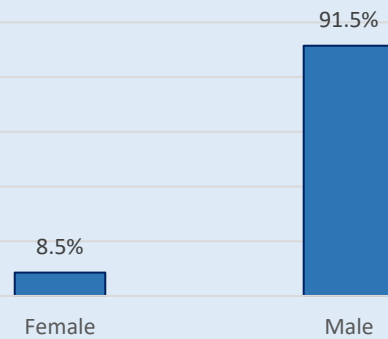

Sheriff's Daily Report

8/17/2024

| Under the Custody of the Sheriff | |
|----------------------------------|--------------|
| Total Male and Female | 6,406 |
| Jail Population | 4,948 |
| Community Corrections | 1,458 |

Jail Population - Behind the Walls

Sheriff's Daily Report

8/17/2024

CCSO Population Demographics

In Confinement

Gender ID Distribution

Race Distribution

Age Distribution

Community Corrections

Gender ID Distribution

Race Distribution

Age Distribution