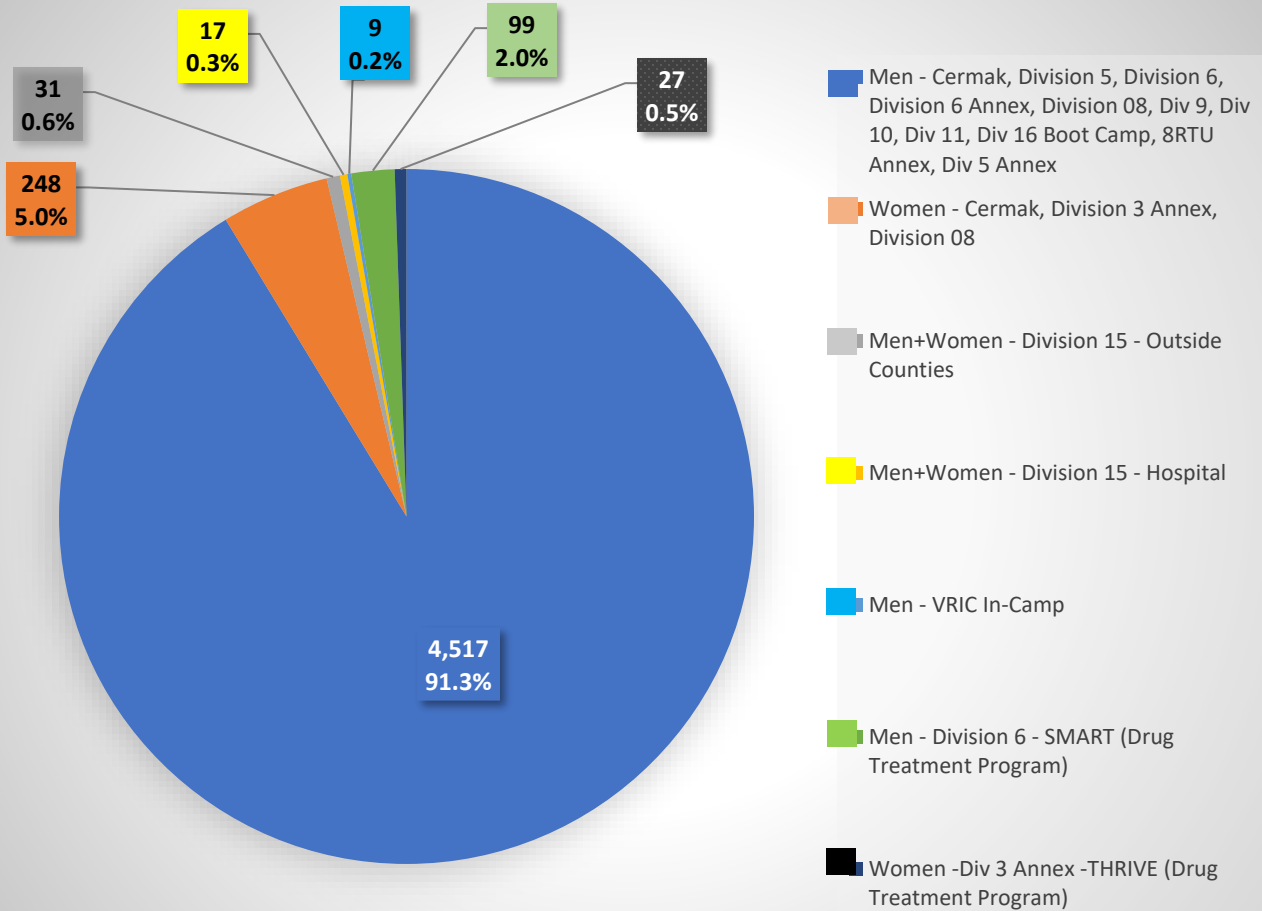

Sheriff's Daily Report

8/17/2024

| Under the Custody of the Sheriff | |
|----------------------------------|--------------|
| Total Male and Female | 6,406 |
| Jail Population | 4,948 |
| Community Corrections | 1,458 |

Jail Population - Behind the Walls

Sheriff's Daily Report

8/17/2024

CCSO Population Demographics

In Confinement

Gender ID Distribution

Race Distribution

Age Distribution

Community Corrections

Gender ID Distribution

Race Distribution

Age Distribution