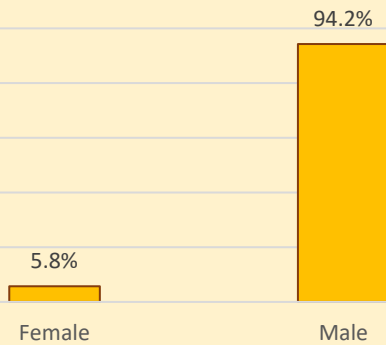

Sheriff's Daily Report

8/17/2024

| Under the Custody of the Sheriff | |
|----------------------------------|--------------|
| Total Male and Female | 6,406 |
| Jail Population | 4,948 |
| Community Corrections | 1,458 |

Jail Population - Behind the Walls

Sheriff's Daily Report

8/17/2024

CCSO Population Demographics

In Confinement

Gender ID Distribution

Race Distribution

Age Distribution

Community Corrections

Gender ID Distribution

Race Distribution

Age Distribution