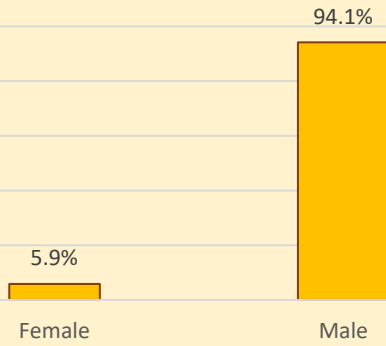

CCSO Population Demographics

In Confinement

Gender ID Distribution