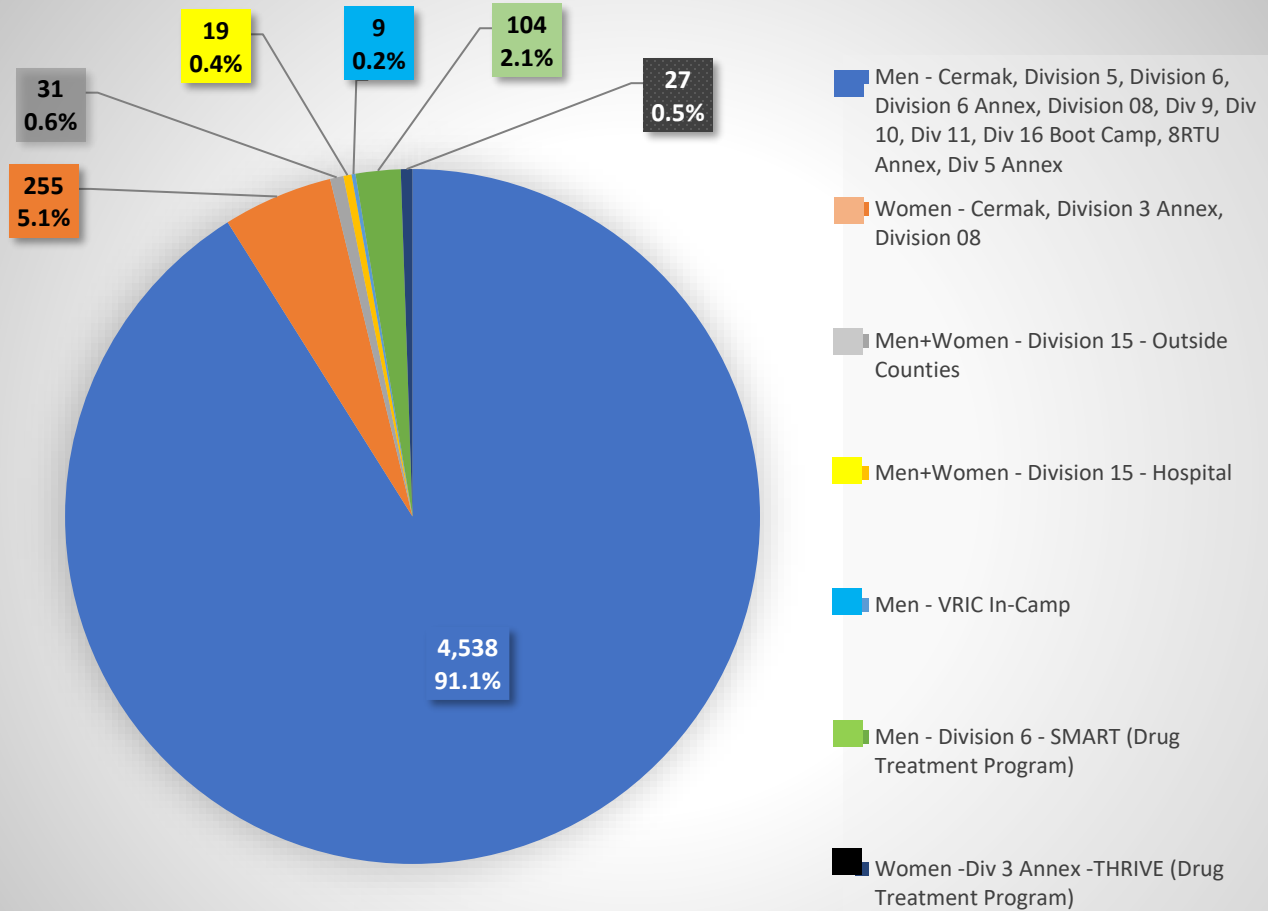

# Sheriff's Daily Report

## 8/18/2024

Under the Custody of the Sheriff	
Total Male and Female	6,450
Jail Population	4,983
Community Corrections	1,467

### Jail Population - Behind the Walls