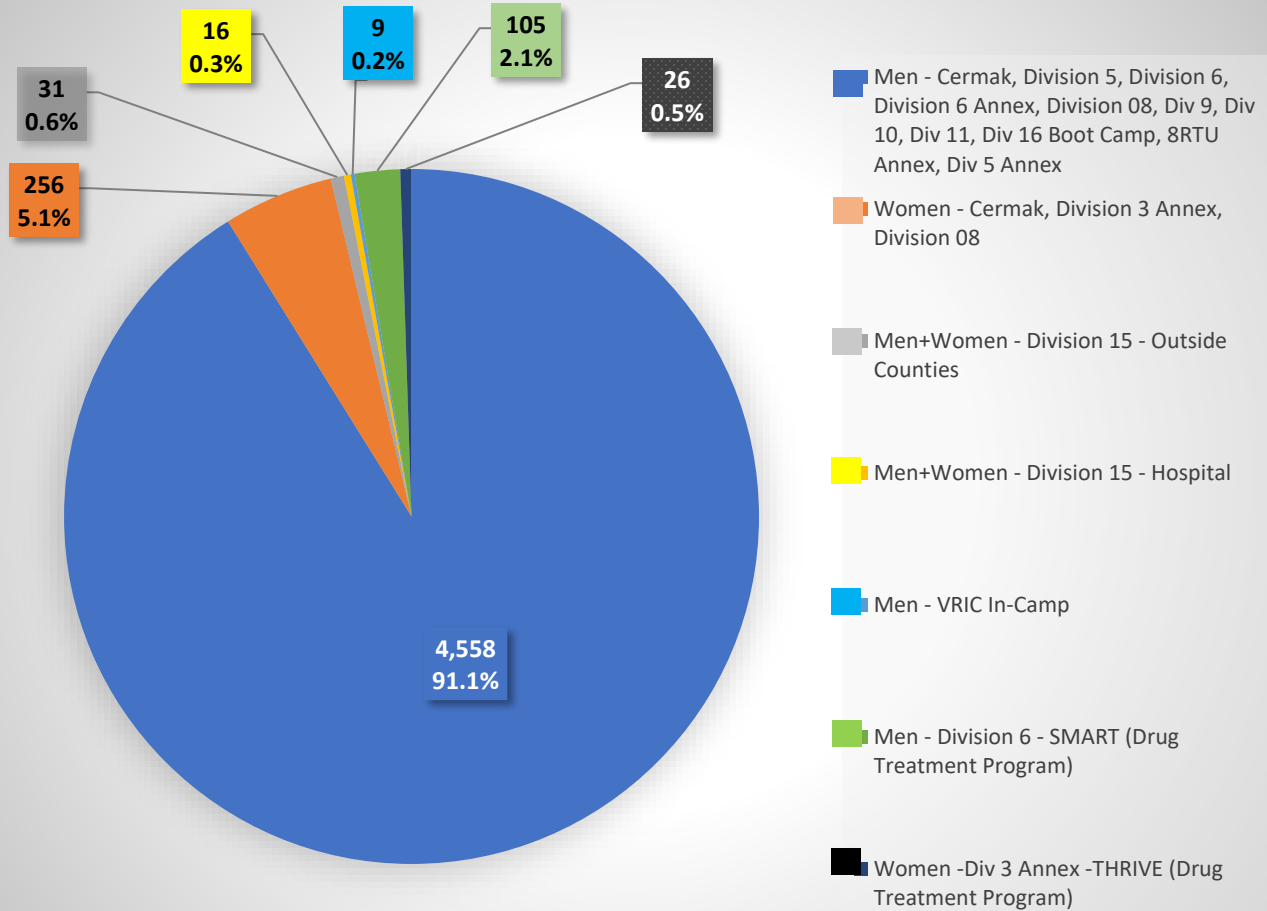

Sheriff's Daily Report

8/19/2024

Under the Custody of the Sheriff	
Total Male and Female	6,477
Jail Population	5,001
Community Corrections	1,476

Jail Population - Behind the Walls

Sheriff's Daily Report

8/19/2024

CCSO Population Demographics

In Confinement

Gender ID Distribution

Race Distribution

Age Distribution

Community Corrections

Gender ID Distribution

Race Distribution

Age Distribution