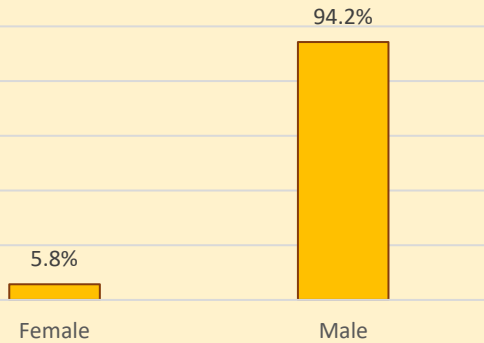

Sheriff's Daily Report

8/19/2024

Under the Custody of the Sheriff	
Total Male and Female	6,477
Jail Population	5,001
Community Corrections	1,476

Jail Population - Behind the Walls

Sheriff's Daily Report

8/19/2024

CCSO Population Demographics

In Confinement

Gender ID Distribution

Race Distribution

Age Distribution

Community Corrections

Gender ID Distribution

Race Distribution

Age Distribution