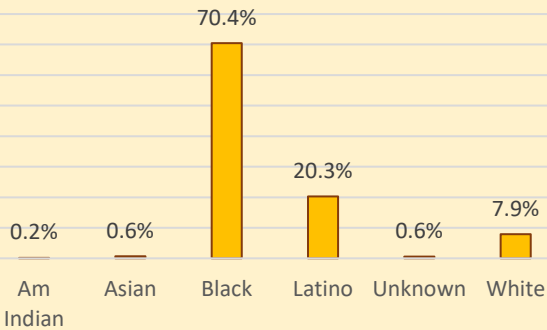

Sheriff's Daily Report

8/19/2024

Under the Custody of the Sheriff	
Total Male and Female	6,477
Jail Population	5,001
Community Corrections	1,476

Jail Population - Behind the Walls

Sheriff's Daily Report

8/19/2024

CCSO Population Demographics

In Confinement

Gender ID Distribution

Race Distribution

Age Distribution

Community Corrections

Gender ID Distribution

Race Distribution

Age Distribution