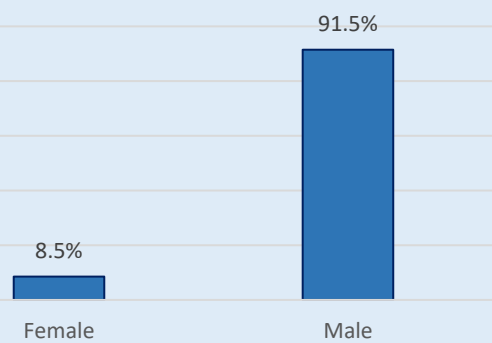

Sheriff's Daily Report

8/19/2024

Under the Custody of the Sheriff	
Total Male and Female	6,477
Jail Population	5,001
Community Corrections	1,476

Jail Population - Behind the Walls

Sheriff's Daily Report

8/19/2024

CCSO Population Demographics

In Confinement

Gender ID Distribution

Race Distribution

Age Distribution

Community Corrections

Gender ID Distribution

Race Distribution

Age Distribution