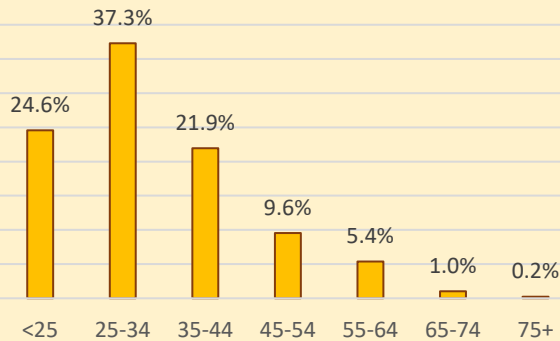

Sheriff's Daily Report

8/19/2024

Under the Custody of the Sheriff	
Total Male and Female	6,477
Jail Population	5,001
Community Corrections	1,476

Jail Population - Behind the Walls

Sheriff's Daily Report

8/19/2024

CCSO Population Demographics

In Confinement

Gender ID Distribution

Race Distribution

Age Distribution

Community Corrections

Gender ID Distribution

Race Distribution

Age Distribution