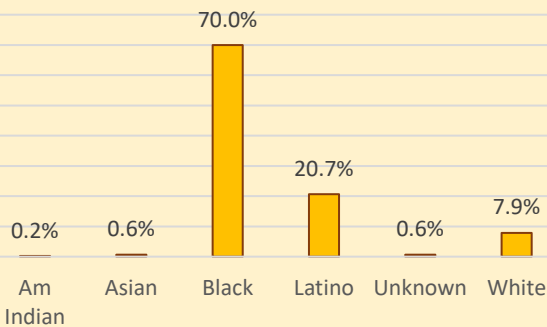

Sheriff's Daily Report

8/20/2024

Under the Custody of the Sheriff	
Total Male and Female	6,407
Jail Population	4,914
Community Corrections	1,493

Jail Population - Behind the Walls

Sheriff's Daily Report

8/20/2024

CCSO Population Demographics

In Confinement

Gender ID Distribution

Race Distribution

Age Distribution

Community Corrections

Gender ID Distribution

Race Distribution

Age Distribution