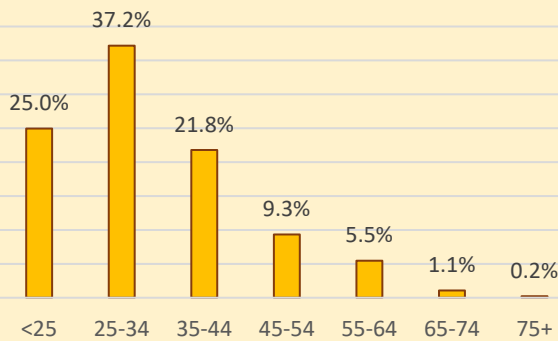

Sheriff's Daily Report

8/20/2024

Under the Custody of the Sheriff	
Total Male and Female	6,407
Jail Population	4,914
Community Corrections	1,493

Jail Population - Behind the Walls

Sheriff's Daily Report

8/20/2024

CCSO Population Demographics

In Confinement

Gender ID Distribution

Race Distribution

Age Distribution

Community Corrections

Gender ID Distribution

Race Distribution

Age Distribution