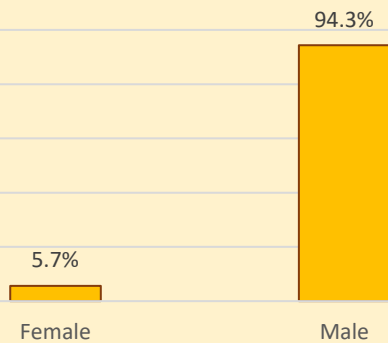

Sheriff's Daily Report

8/20/2024

Under the Custody of the Sheriff	
Total Male and Female	6,407
Jail Population	4,914
Community Corrections	1,493

Jail Population - Behind the Walls

Sheriff's Daily Report

8/20/2024

CCSO Population Demographics

In Confinement

Gender ID Distribution

Race Distribution

Age Distribution

Community Corrections

Gender ID Distribution

Race Distribution

Age Distribution