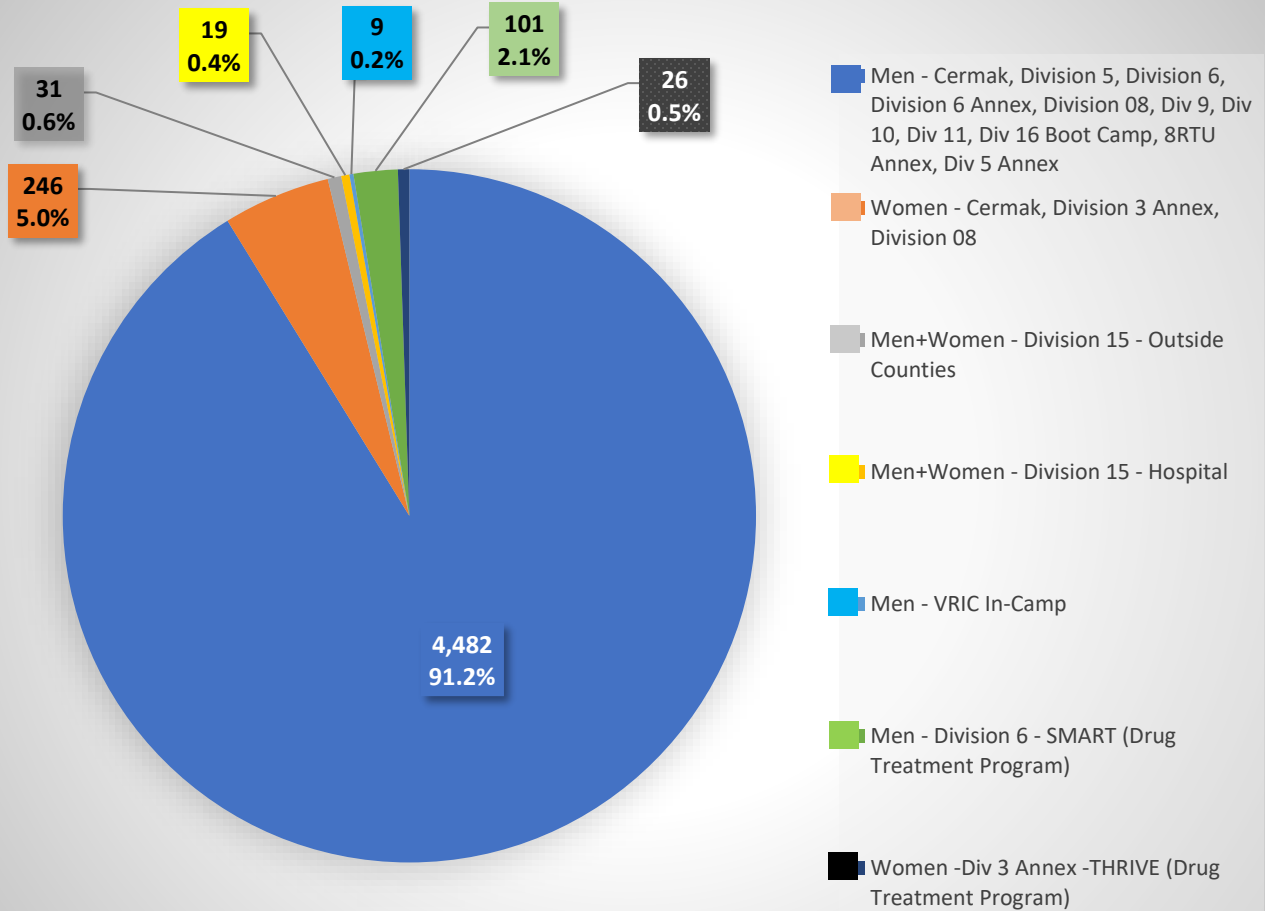

Sheriff's Daily Report

8/20/2024

Under the Custody of the Sheriff	
Total Male and Female	6,407
Jail Population	4,914
Community Corrections	1,493

Jail Population - Behind the Walls

Sheriff's Daily Report

8/20/2024

CCSO Population Demographics

In Confinement

Gender ID Distribution

Race Distribution

Age Distribution

Community Corrections

Gender ID Distribution

Race Distribution

Age Distribution