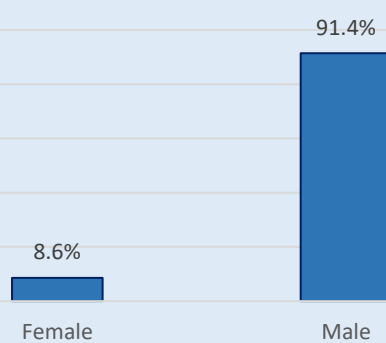

Sheriff's Daily Report

8/20/2024

Under the Custody of the Sheriff	
Total Male and Female	6,407
Jail Population	4,914
Community Corrections	1,493

Jail Population - Behind the Walls

Sheriff's Daily Report

8/20/2024

CCSO Population Demographics

In Confinement

Gender ID Distribution

Race Distribution

Age Distribution

Community Corrections

Gender ID Distribution

Race Distribution

Age Distribution