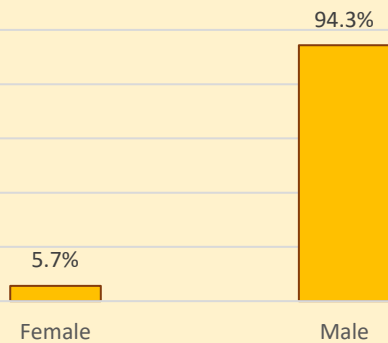

Sheriff's Daily Report

8/21/2024

CCSO Population Demographics

In Confinement

Gender ID Distribution