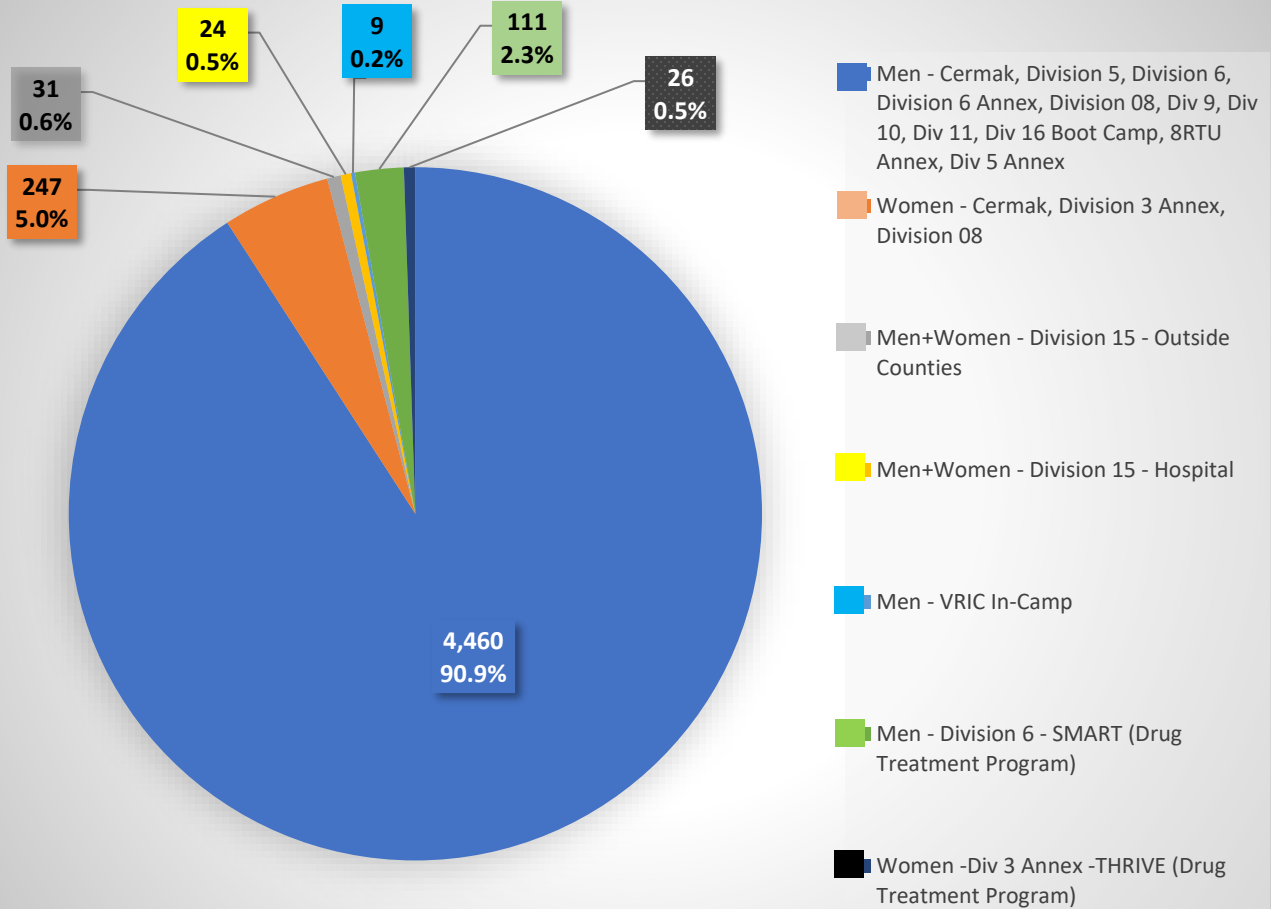

# Sheriff's Daily Report

## 8/21/2024

Under the Custody of the Sheriff	
<b>Total Male and Female</b>	<b>6,405</b>
Jail Population	4,908
Community Corrections	1,497

### Jail Population - Behind the Walls