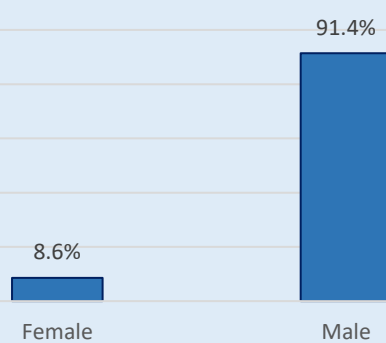

Sheriff's Daily Report

8/22/2024

Under the Custody of the Sheriff	
Total Male and Female	6,395
Jail Population	4,893
Community Corrections	1,502

Jail Population - Behind the Walls

Sheriff's Daily Report

8/22/2024

CCSO Population Demographics

In Confinement

Gender ID Distribution

Race Distribution

Age Distribution

Community Corrections

Gender ID Distribution

Race Distribution

Age Distribution