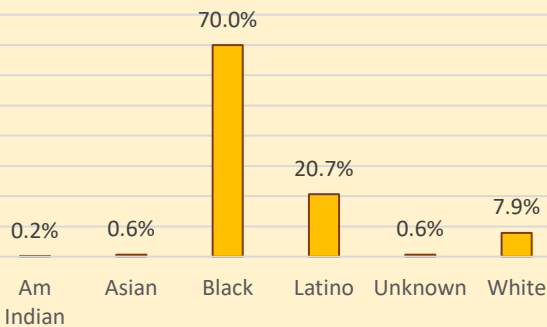

Sheriff's Daily Report

8/22/2024

Under the Custody of the Sheriff	
Total Male and Female	6,395
Jail Population	4,893
Community Corrections	1,502

Jail Population - Behind the Walls

Sheriff's Daily Report

8/22/2024

CCSO Population Demographics

In Confinement

Gender ID Distribution

Race Distribution

Age Distribution

Community Corrections

Gender ID Distribution

Race Distribution

Age Distribution