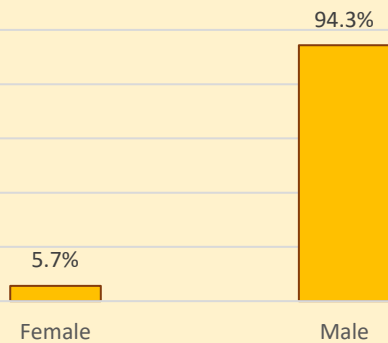

Sheriff's Daily Report

8/22/2024

Under the Custody of the Sheriff	
Total Male and Female	6,395
Jail Population	4,893
Community Corrections	1,502

Jail Population - Behind the Walls

Sheriff's Daily Report

8/22/2024

CCSO Population Demographics

In Confinement

Gender ID Distribution

Race Distribution

Age Distribution

Community Corrections

Gender ID Distribution

Race Distribution

Age Distribution