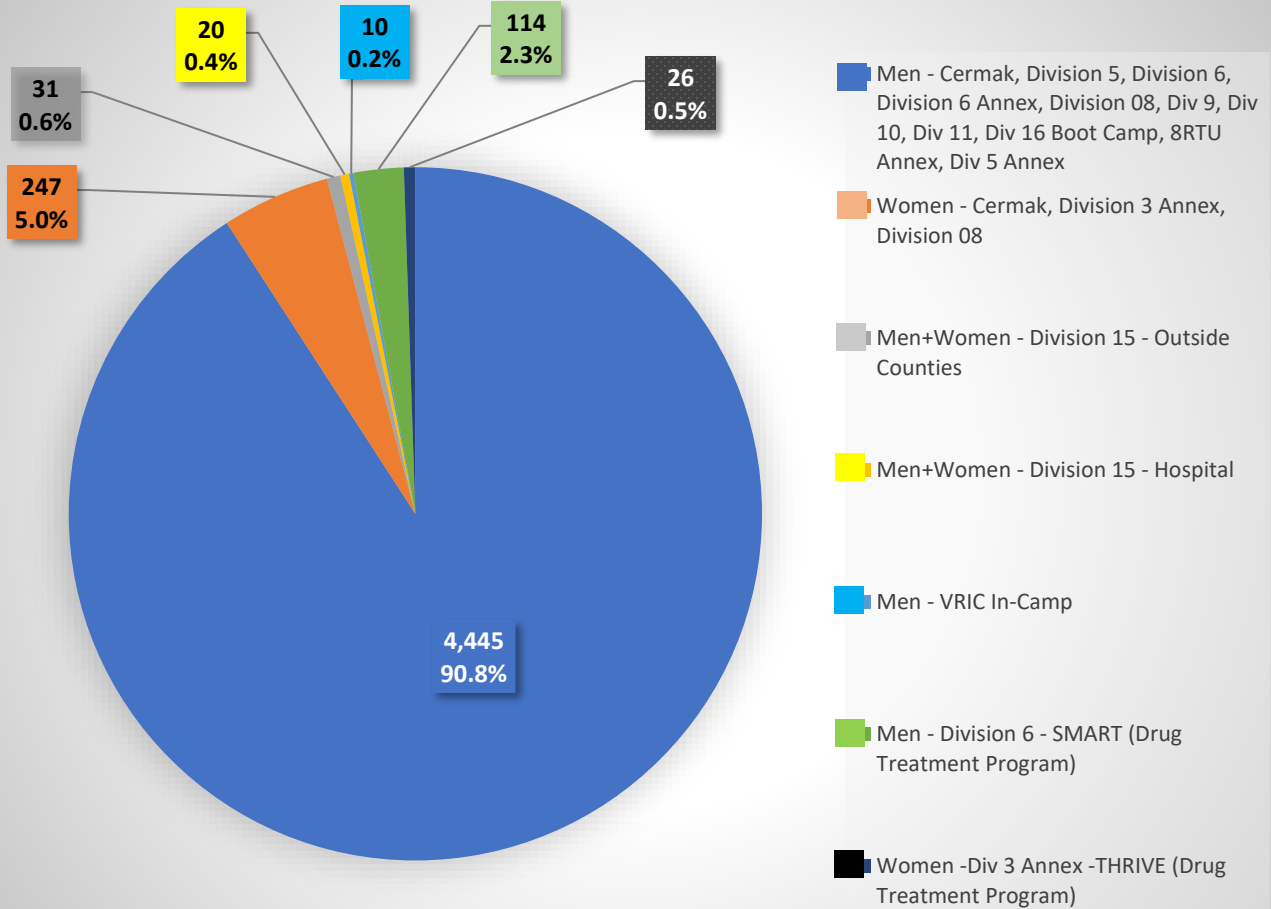

Sheriff's Daily Report

8/22/2024

Under the Custody of the Sheriff	
Total Male and Female	6,395
Jail Population	4,893
Community Corrections	1,502

Jail Population - Behind the Walls

Sheriff's Daily Report

8/22/2024

CCSO Population Demographics

In Confinement

Gender ID Distribution

Race Distribution

Age Distribution

Community Corrections

Gender ID Distribution

Race Distribution

Age Distribution