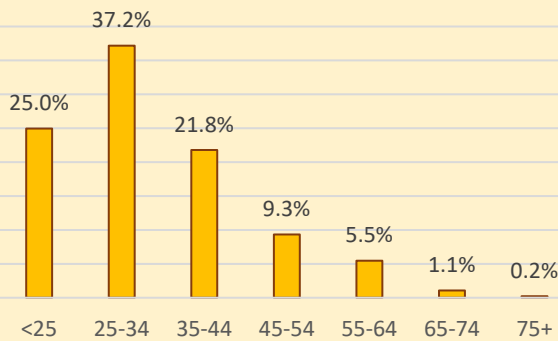

Sheriff's Daily Report

8/22/2024

Under the Custody of the Sheriff	
Total Male and Female	6,395
Jail Population	4,893
Community Corrections	1,502

Jail Population - Behind the Walls

Sheriff's Daily Report

8/22/2024

CCSO Population Demographics

In Confinement

Gender ID Distribution

Race Distribution

Age Distribution

Community Corrections

Gender ID Distribution

Race Distribution

Age Distribution