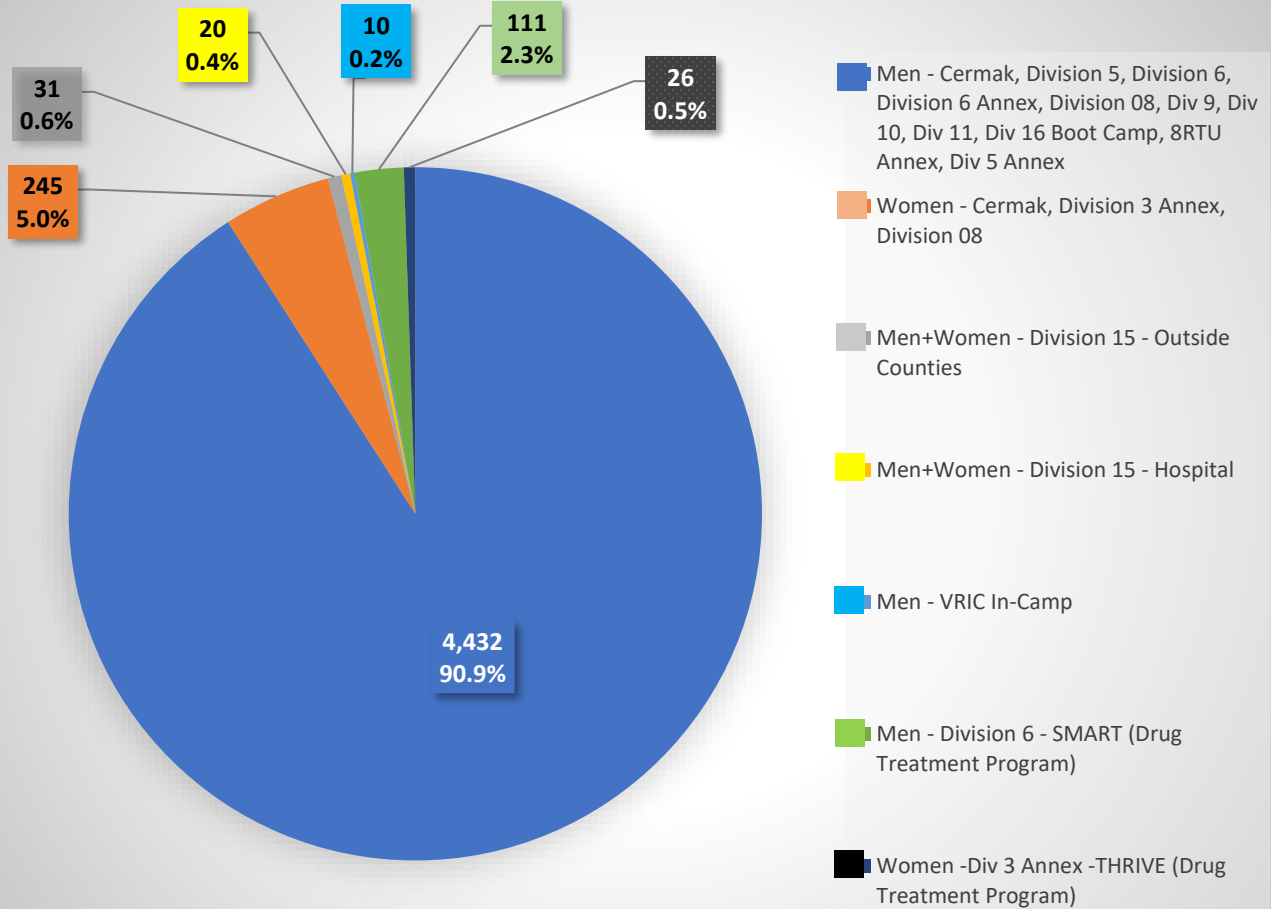

# Sheriff's Daily Report

## 8/23/2024

Under the Custody of the Sheriff	
<b>Total Male and Female</b>	<b>6,381</b>
Jail Population	4,875
Community Corrections	1,506

### Jail Population - Behind the Walls