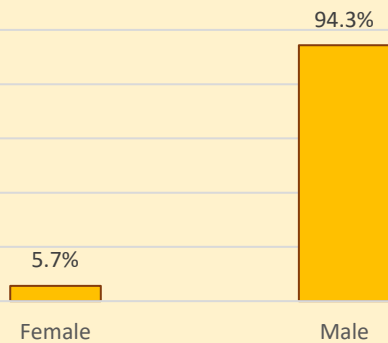

Sheriff's Daily Report

8/23/2024

CCSO Population Demographics

In Confinement

Gender ID Distribution