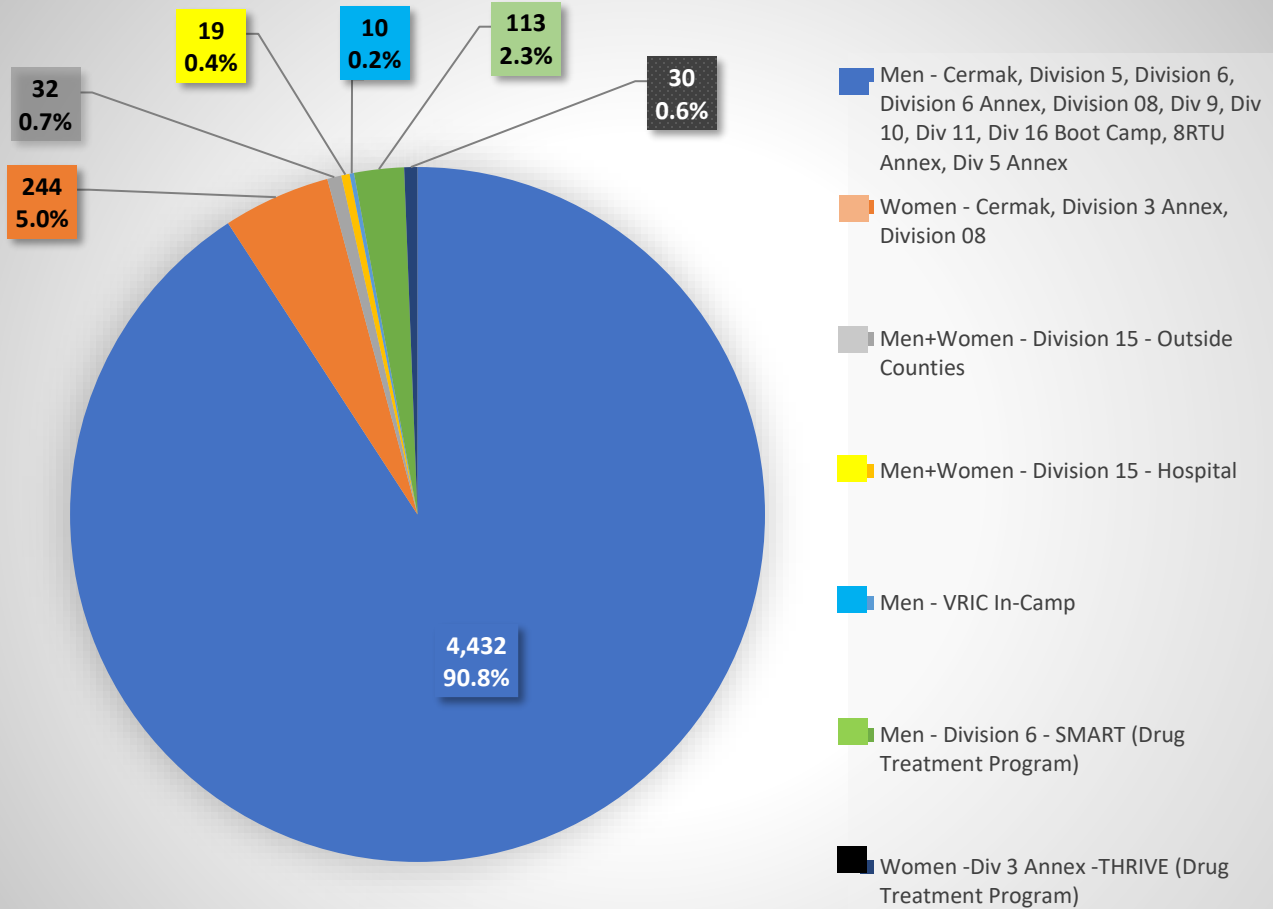

Sheriff's Daily Report

8/24/2024

Under the Custody of the Sheriff	
Total Male and Female	6,387
Jail Population	4,880
Community Corrections	1,507

Jail Population - Behind the Walls

Sheriff's Daily Report

8/24/2024

CCSO Population Demographics