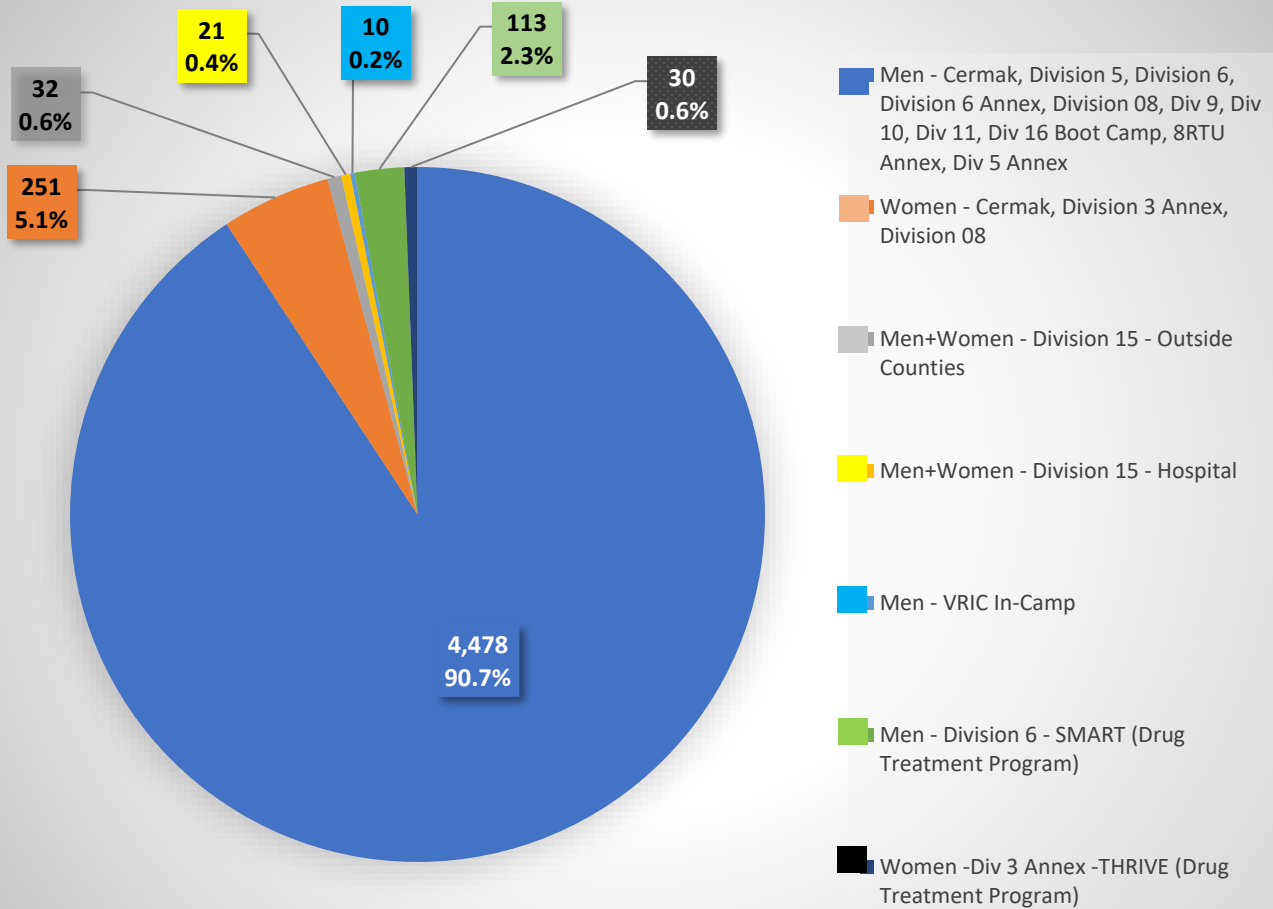

Sheriff's Daily Report

8/25/2024

Under the Custody of the Sheriff	
Total Male and Female	6,442
Jail Population	4,935
Community Corrections	1,507

Jail Population - Behind the Walls

Sheriff's Daily Report

8/25/2024

CCSO Population Demographics