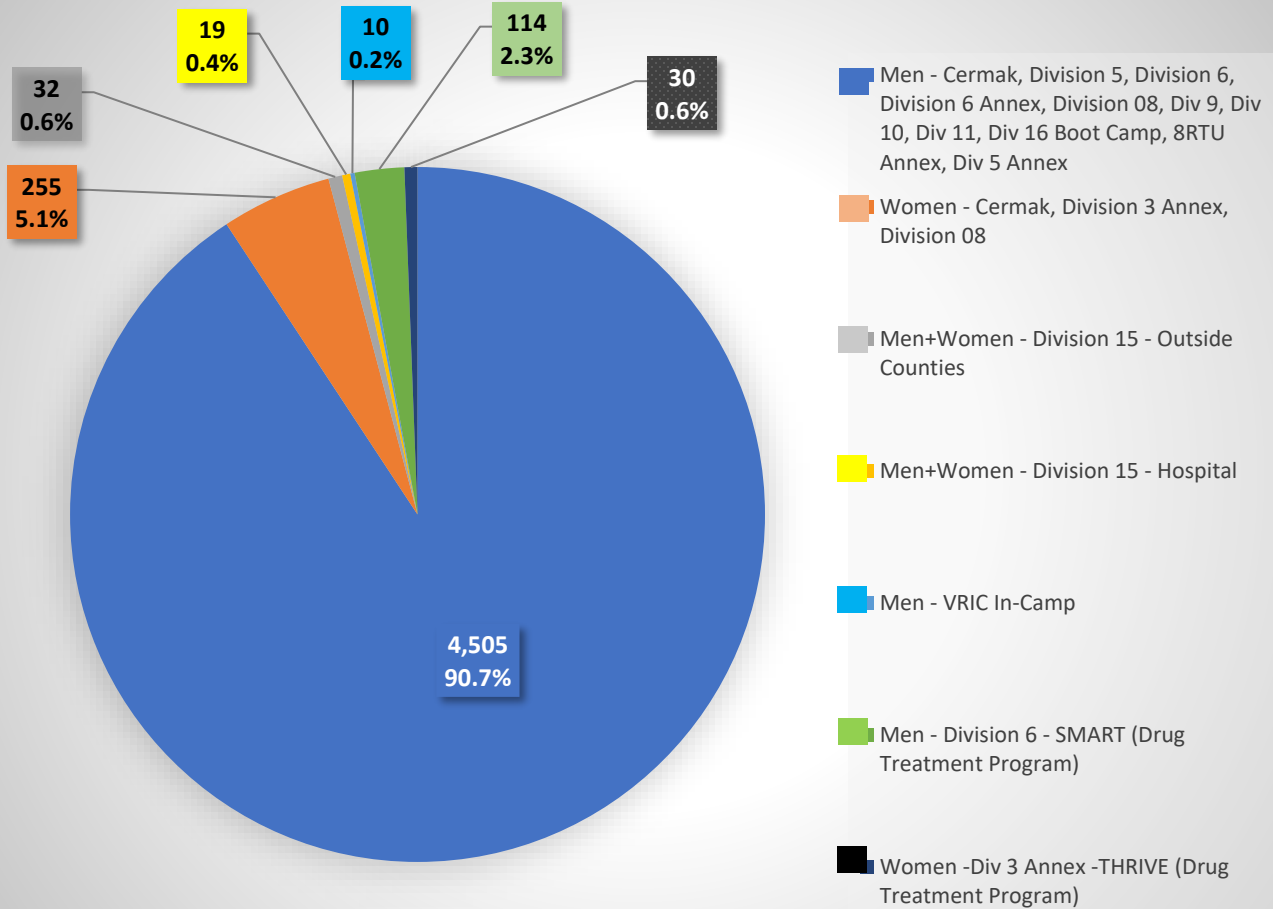

# Sheriff's Daily Report

## 8/26/2024

| Under the Custody of the Sheriff |       |
|----------------------------------|-------|
| Total Male and Female            | 6,472 |
| Jail Population                  | 4,965 |
| Community Corrections            | 1,507 |

### Jail Population - Behind the Walls