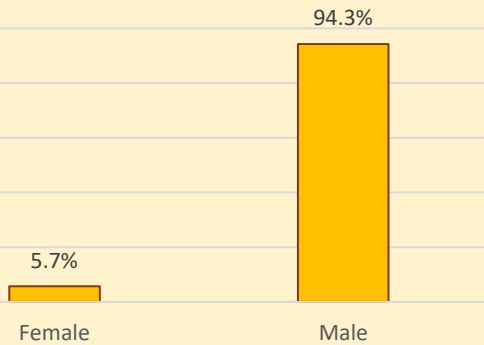

Sheriff's Daily Report

8/26/2024

CCSO Population Demographics

In Confinement

Gender ID Distribution