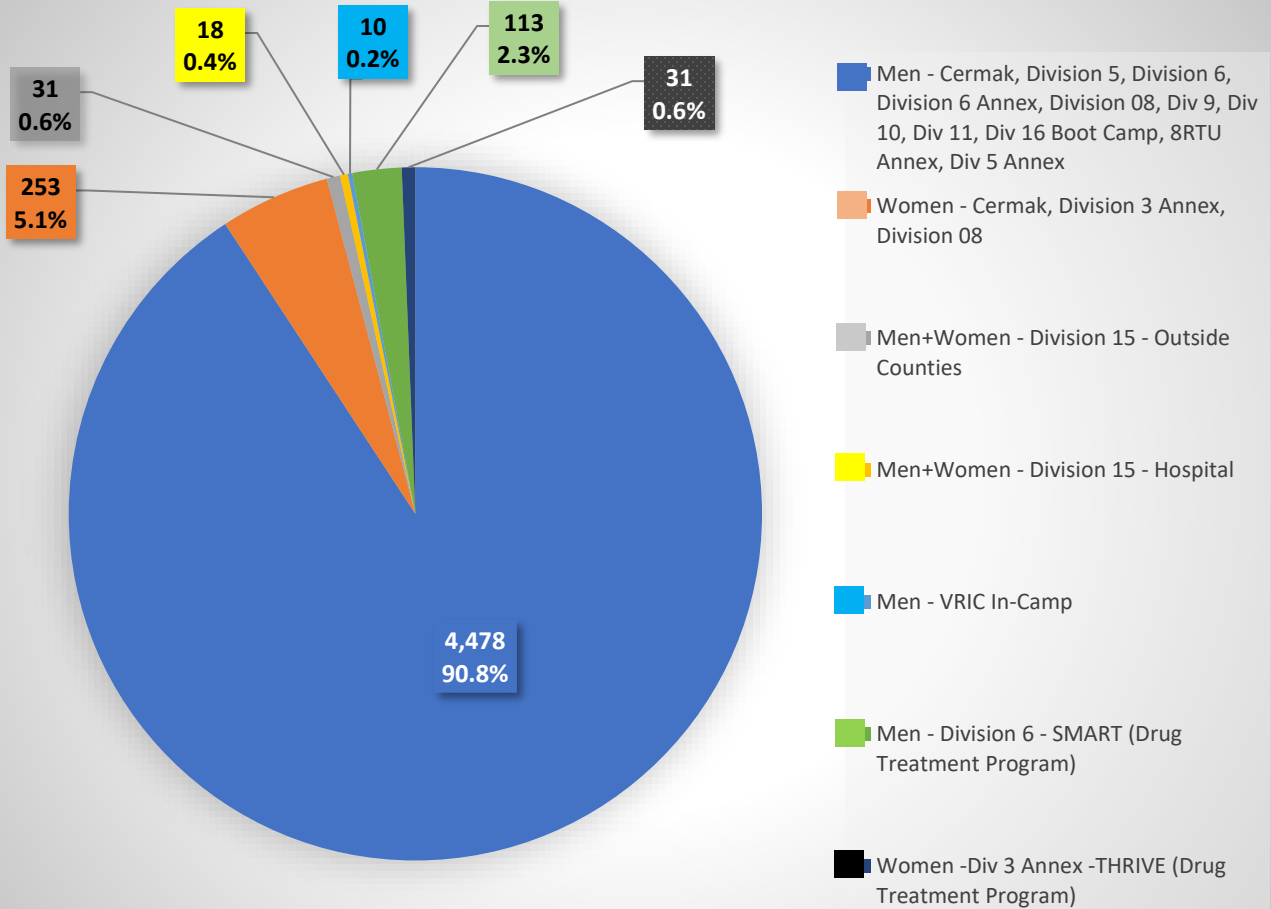

Sheriff's Daily Report

8/27/2024

| Under the Custody of the Sheriff | |
|----------------------------------|--------------|
| Total Male and Female | 6,444 |
| Jail Population | 4,934 |
| Community Corrections | 1,510 |

Jail Population - Behind the Walls

Sheriff's Daily Report

8/27/2024

CCSO Population Demographics