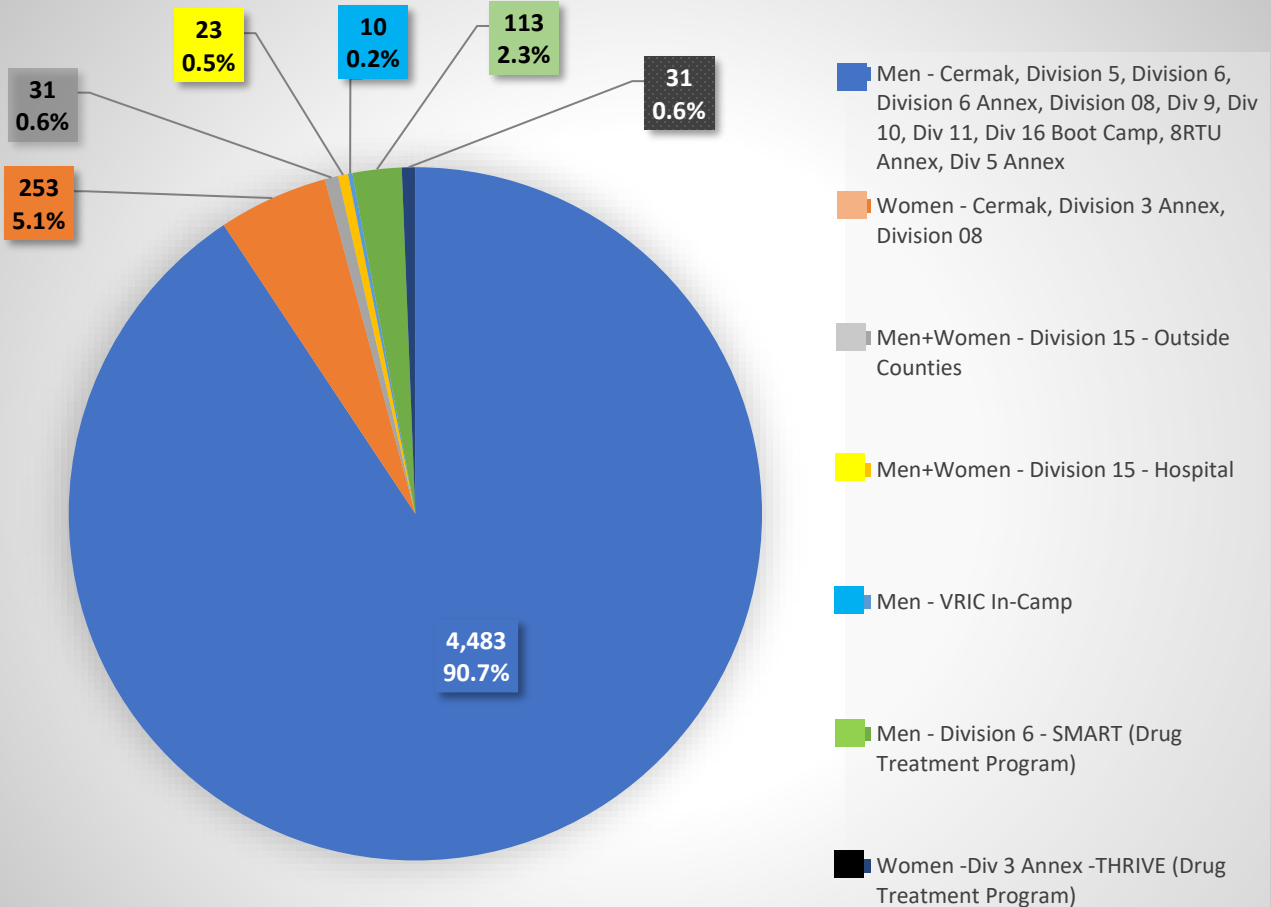

# Sheriff's Daily Report

8/28/2024

Under the Custody of the Sheriff	
<b>Total Male and Female</b>	<b>6,432</b>
Jail Population	4,944
Community Corrections	1,488

## Jail Population - Behind the Walls