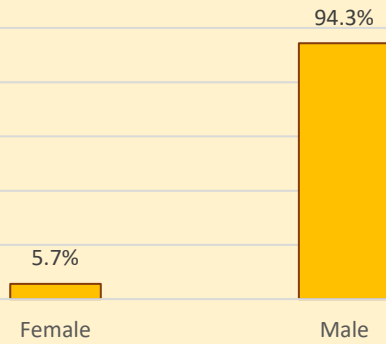

CCSO Population Demographics

In Confinement

Gender ID Distribution