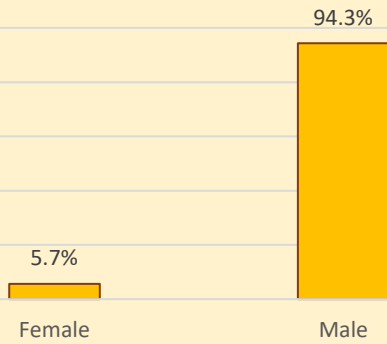

CCSO Population Demographics

In Confinement

Gender ID Distribution