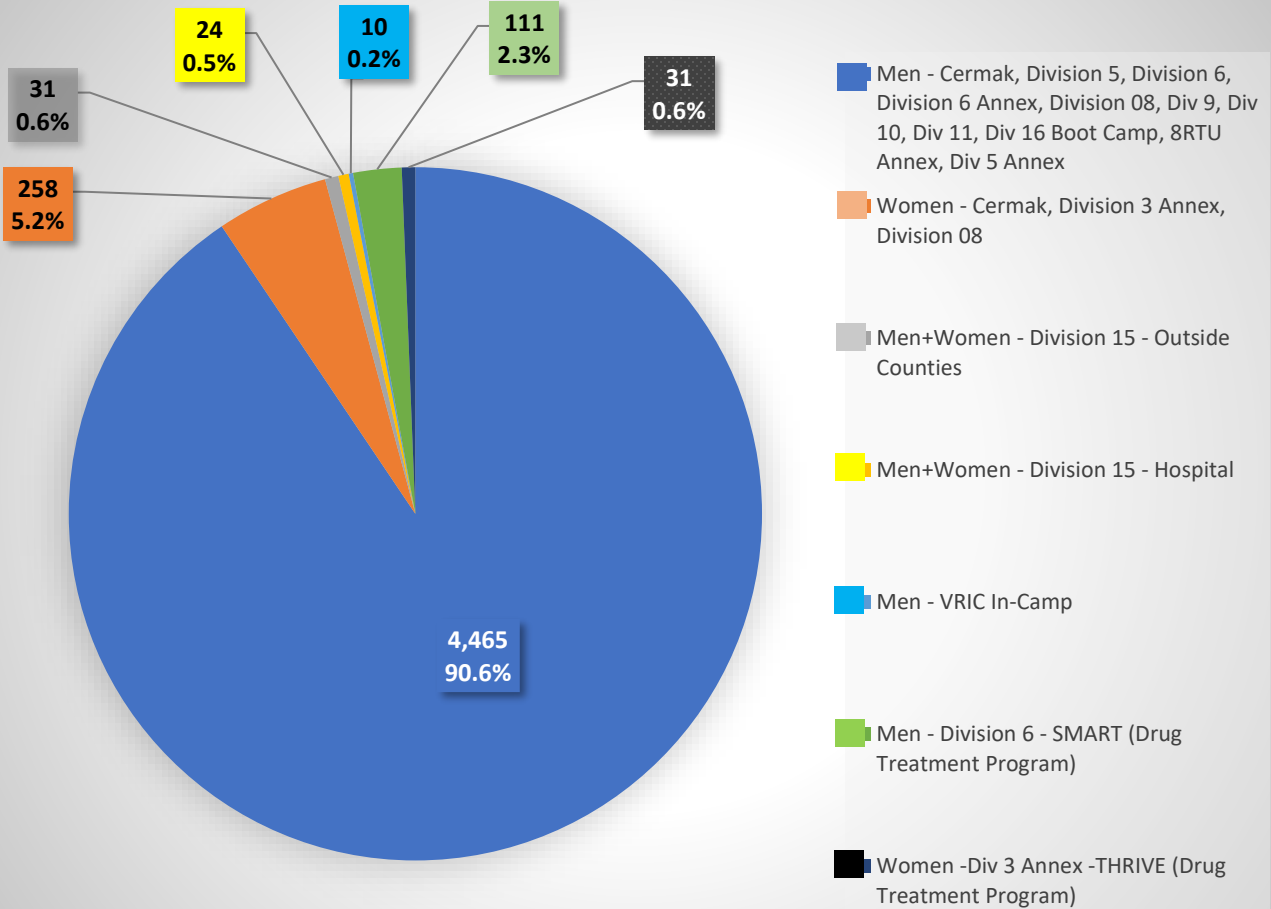

# Sheriff's Daily Report

## 8/29/2024

Under the Custody of the Sheriff	
<b>Total Male and Female</b>	<b>6,407</b>
Jail Population	4,930
Community Corrections	1,477

### Jail Population - Behind the Walls