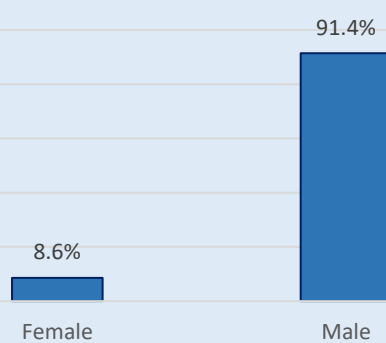

Sheriff's Daily Report

8/30/2024

Under the Custody of the Sheriff	
Total Male and Female	6,432
Jail Population	4,957
Community Corrections	1,475

Jail Population - Behind the Walls

Sheriff's Daily Report

8/30/2024

CCSO Population Demographics

In Confinement

Gender ID Distribution

Race Distribution

Age Distribution

Community Corrections

Gender ID Distribution

Race Distribution

Age Distribution