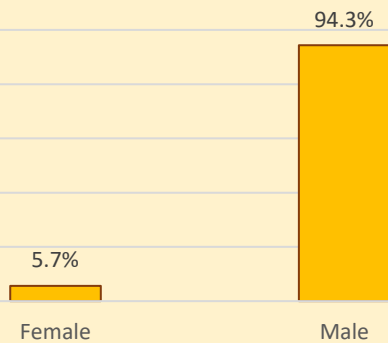

Sheriff's Daily Report

8/30/2024

Under the Custody of the Sheriff	
Total Male and Female	6,432
Jail Population	4,957
Community Corrections	1,475

Jail Population - Behind the Walls

Sheriff's Daily Report

8/30/2024

CCSO Population Demographics

In Confinement

Gender ID Distribution

Race Distribution

Age Distribution

Community Corrections

Gender ID Distribution

Race Distribution

Age Distribution