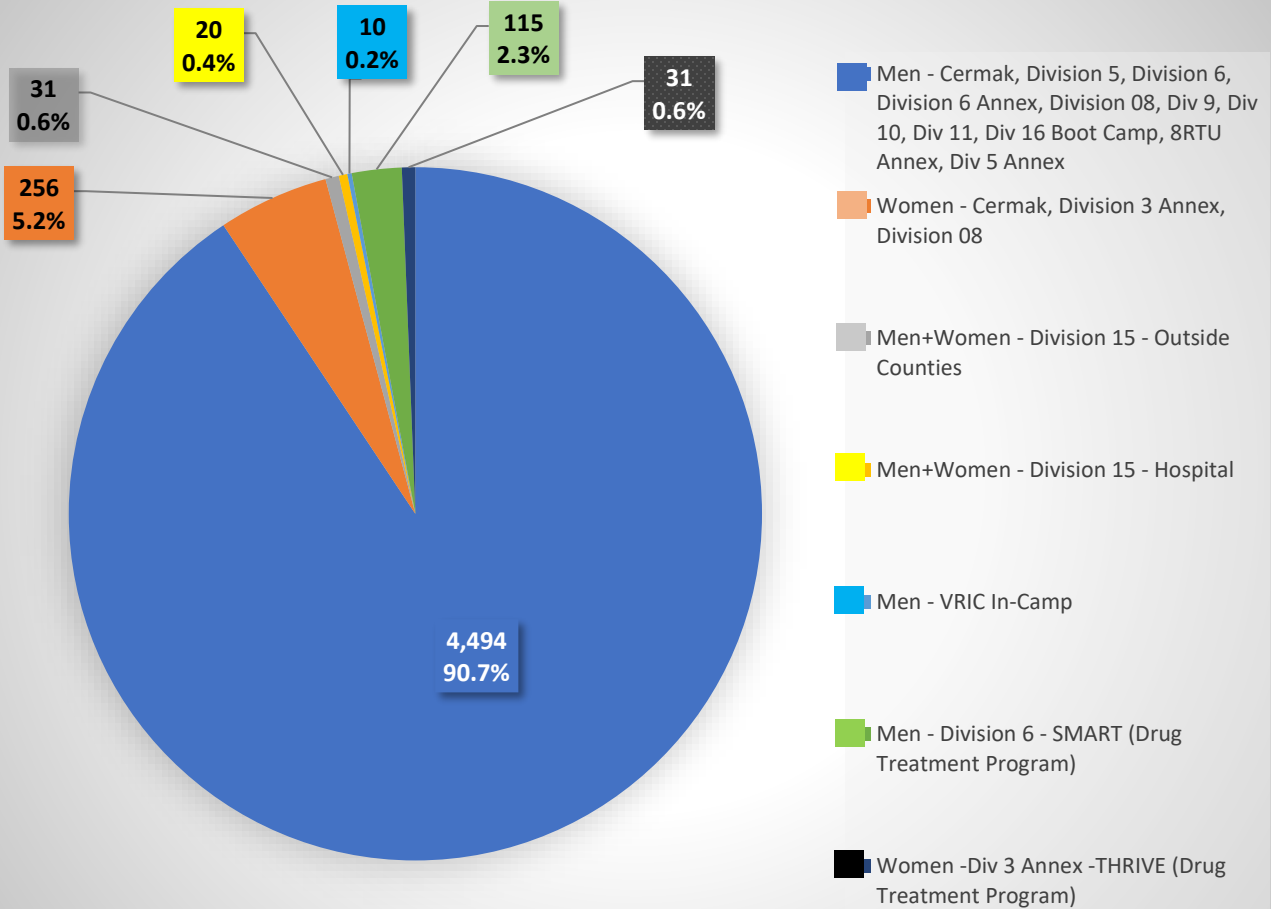

Sheriff's Daily Report

8/30/2024

Under the Custody of the Sheriff	
Total Male and Female	6,432
Jail Population	4,957
Community Corrections	1,475

Jail Population - Behind the Walls

Sheriff's Daily Report

8/30/2024

CCSO Population Demographics

In Confinement

Gender ID Distribution

Race Distribution

Age Distribution

Community Corrections

Gender ID Distribution

Race Distribution

Age Distribution