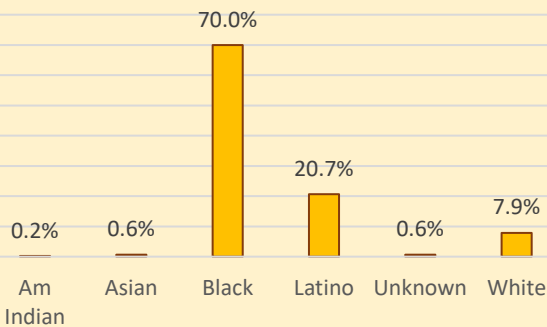

Sheriff's Daily Report

8/30/2024

Under the Custody of the Sheriff	
Total Male and Female	6,432
Jail Population	4,957
Community Corrections	1,475

Jail Population - Behind the Walls

Sheriff's Daily Report

8/30/2024

CCSO Population Demographics

In Confinement

Gender ID Distribution

Race Distribution

Age Distribution

Community Corrections

Gender ID Distribution

Race Distribution

Age Distribution