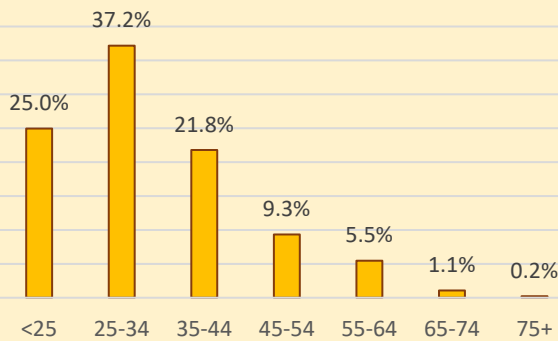

Sheriff's Daily Report

8/30/2024

Under the Custody of the Sheriff	
Total Male and Female	6,432
Jail Population	4,957
Community Corrections	1,475

Jail Population - Behind the Walls

Sheriff's Daily Report

8/30/2024

CCSO Population Demographics

In Confinement

Gender ID Distribution

Race Distribution

Age Distribution

Community Corrections

Gender ID Distribution

Race Distribution

Age Distribution