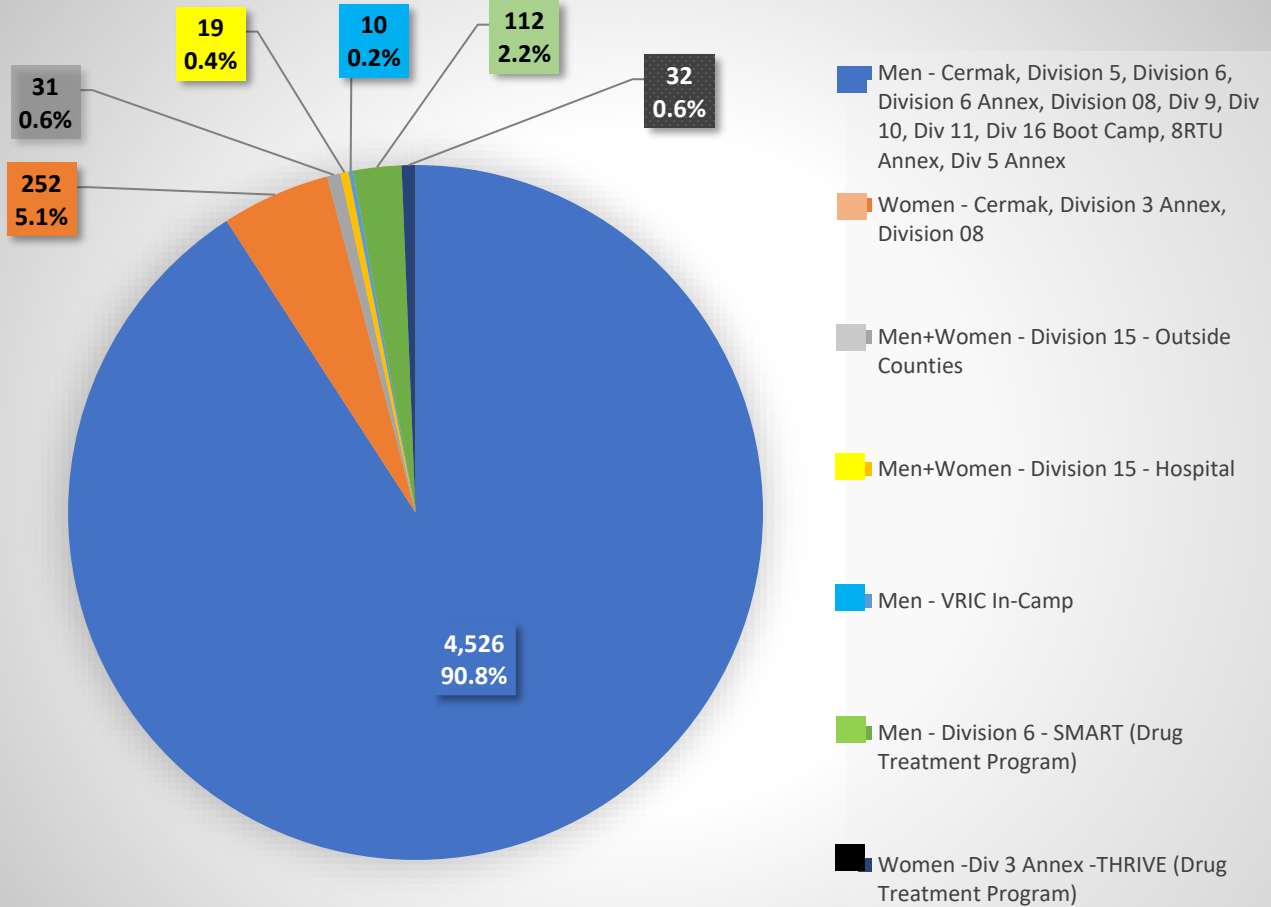

# Sheriff's Daily Report

## 8/31/2024

Under the Custody of the Sheriff	
Total Male and Female	6,451
Jail Population	4,982
Community Corrections	1,469

### Jail Population - Behind the Walls