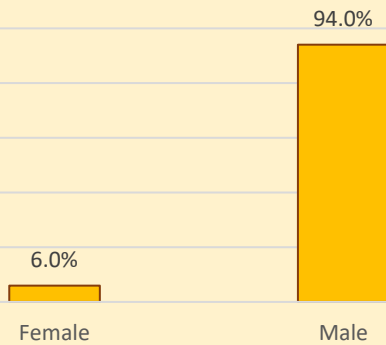

Sheriff's Daily Report

8/31/2024

CCSO Population Demographics

In Confinement

Gender ID Distribution