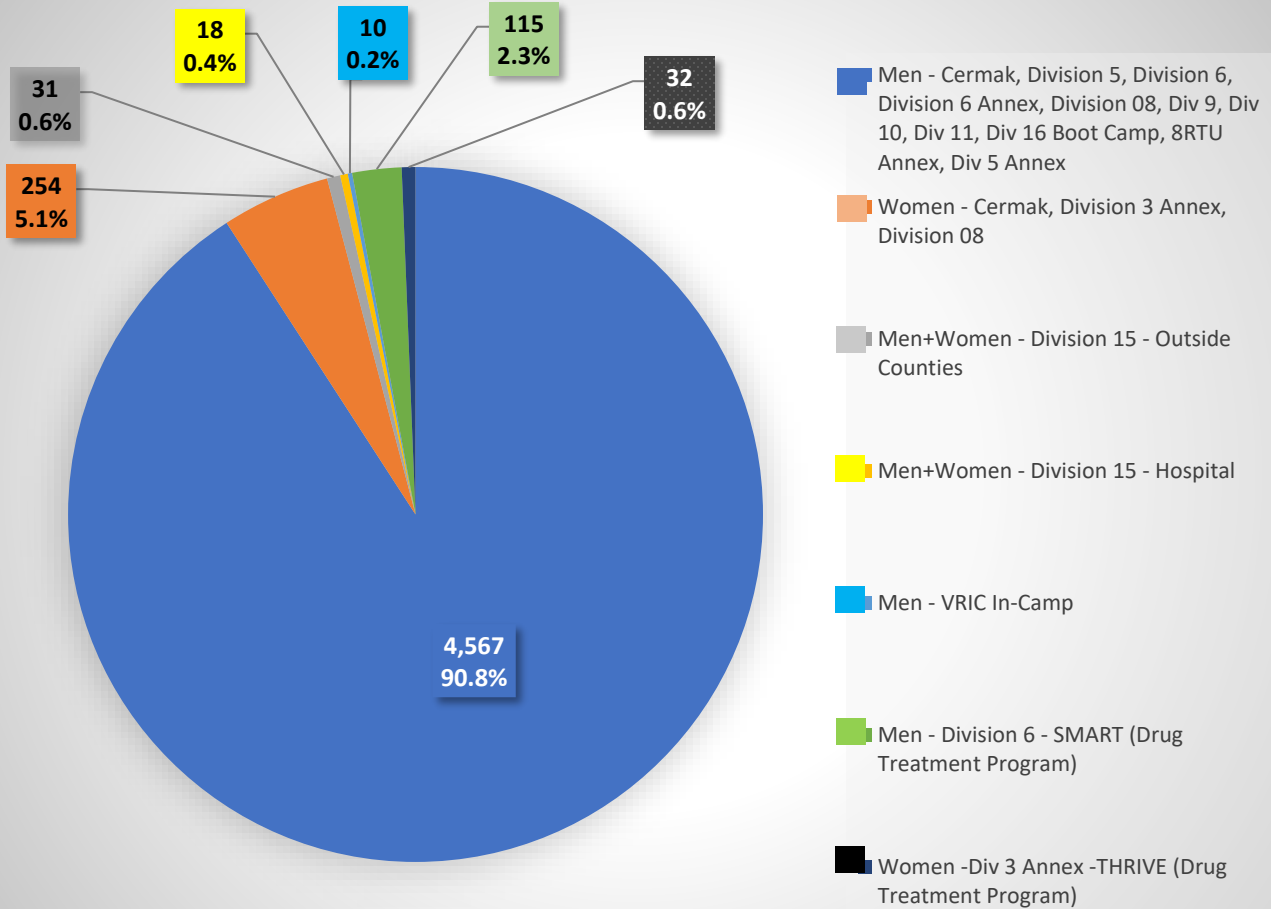

# Sheriff's Daily Report

## 9/1/2024

Under the Custody of the Sheriff	
Total Male and Female	6,495
Jail Population	5,027
Community Corrections	1,468

### Jail Population - Behind the Walls