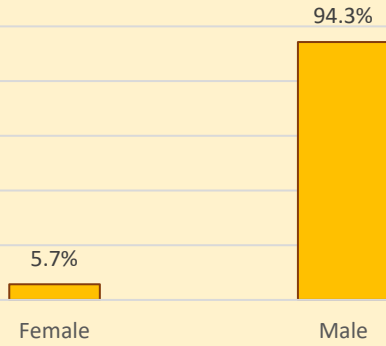

CCSO Population Demographics

In Confinement

Gender ID Distribution