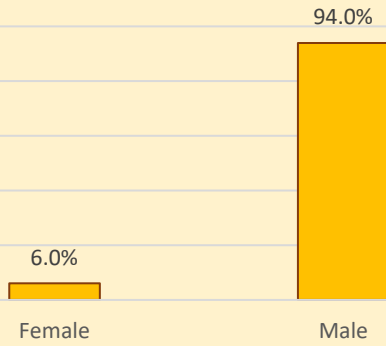

Sheriff's Daily Report

9/2/2024

Under the Custody of the Sheriff	
Total Male and Female	6,533
Jail Population	5,063
Community Corrections	1,470

Jail Population - Behind the Walls

Sheriff's Daily Report

9/2/2024

CCSO Population Demographics

In Confinement

Gender ID Distribution

Race Distribution

Age Distribution

Community Corrections

Gender ID Distribution

Race Distribution

Age Distribution