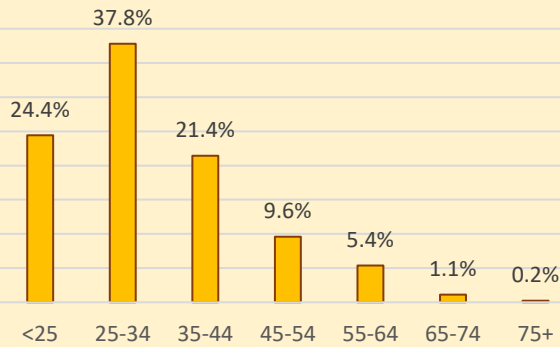

Sheriff's Daily Report

9/2/2024

Under the Custody of the Sheriff	
Total Male and Female	6,533
Jail Population	5,063
Community Corrections	1,470

Jail Population - Behind the Walls

Sheriff's Daily Report

9/2/2024

CCSO Population Demographics

In Confinement

Gender ID Distribution

Race Distribution

Age Distribution

Community Corrections

Gender ID Distribution

Race Distribution

Age Distribution