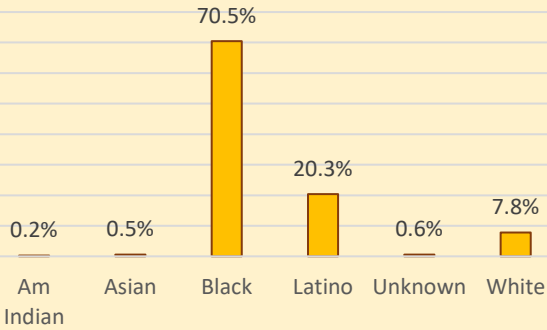

Sheriff's Daily Report

9/2/2024

Under the Custody of the Sheriff	
Total Male and Female	6,533
Jail Population	5,063
Community Corrections	1,470

Jail Population - Behind the Walls

Sheriff's Daily Report

9/2/2024

CCSO Population Demographics

In Confinement

Gender ID Distribution

Race Distribution

Age Distribution

Community Corrections

Gender ID Distribution

Race Distribution

Age Distribution