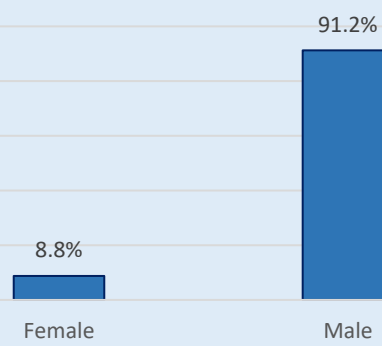

Sheriff's Daily Report

9/2/2024

Under the Custody of the Sheriff	
Total Male and Female	6,533
Jail Population	5,063
Community Corrections	1,470

Jail Population - Behind the Walls

Sheriff's Daily Report

9/2/2024

CCSO Population Demographics

In Confinement

Gender ID Distribution

Race Distribution

Age Distribution

Community Corrections

Gender ID Distribution

Race Distribution

Age Distribution