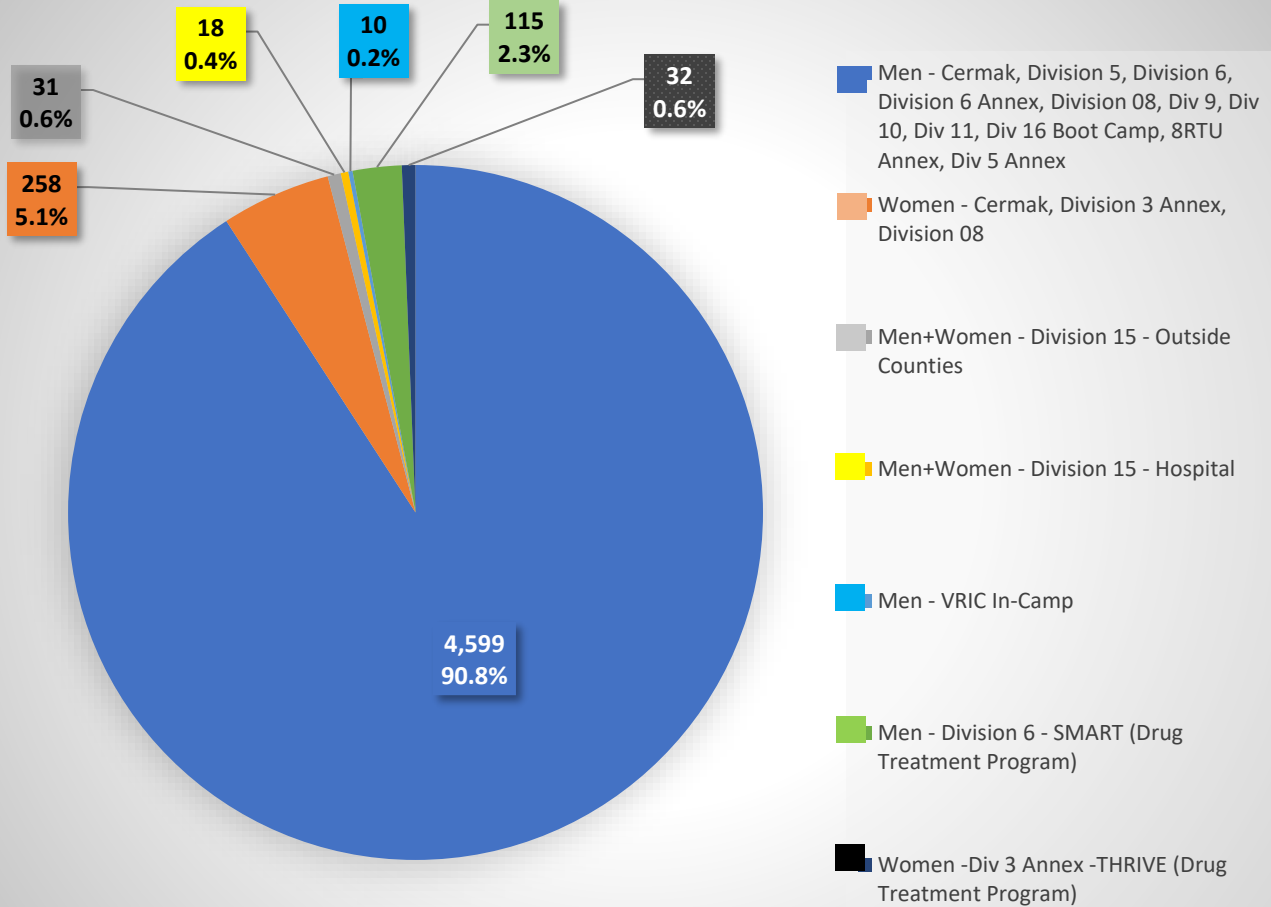

Sheriff's Daily Report

9/2/2024

Under the Custody of the Sheriff	
Total Male and Female	6,533
Jail Population	5,063
Community Corrections	1,470

Jail Population - Behind the Walls

Sheriff's Daily Report

9/2/2024

CCSO Population Demographics

In Confinement

Gender ID Distribution

Race Distribution

Age Distribution

Community Corrections

Gender ID Distribution

Race Distribution

Age Distribution