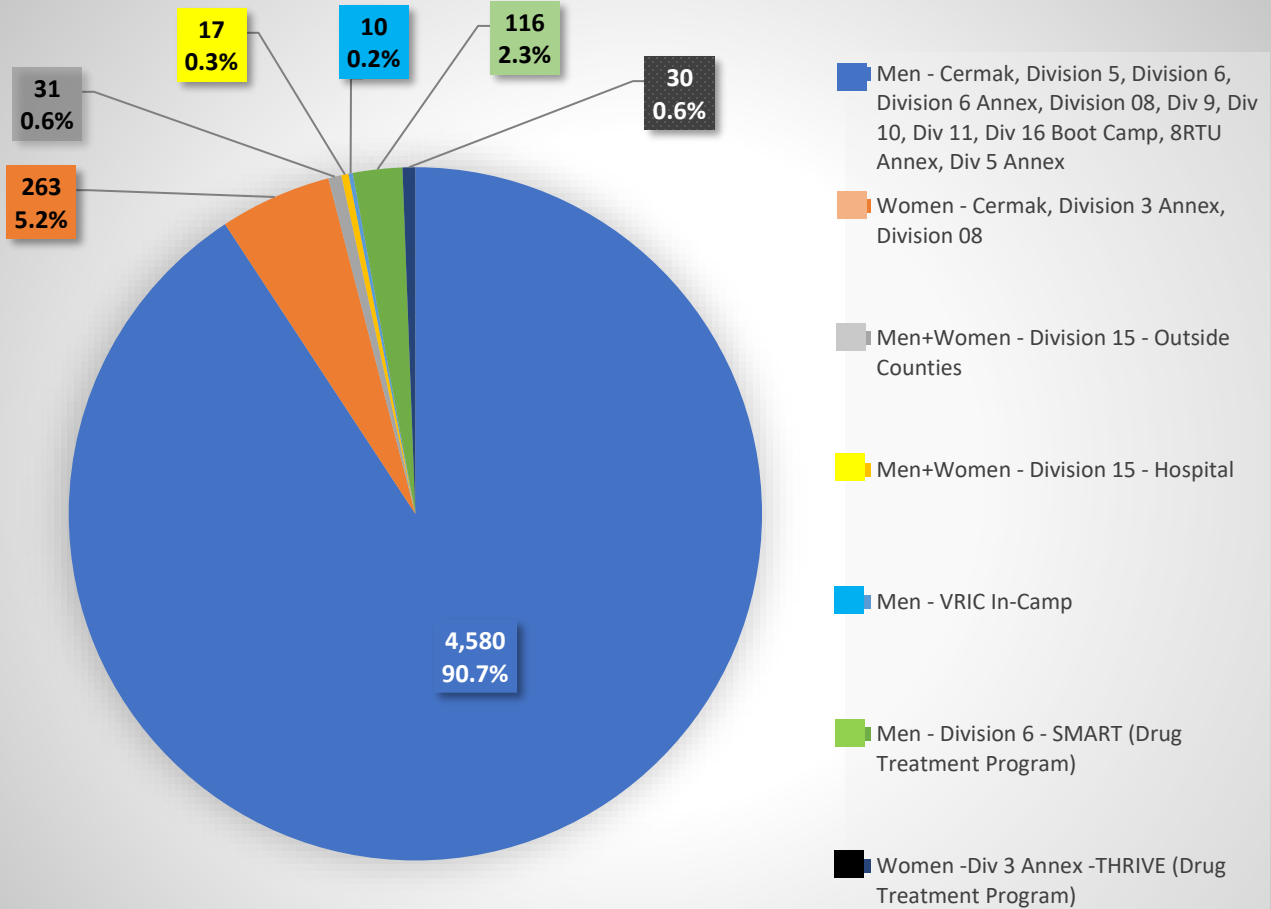

# Sheriff's Daily Report

9/3/2024

Under the Custody of the Sheriff	
<b>Total Male and Female</b>	<b>6,517</b>
Jail Population	5,047
Community Corrections	1,470

## Jail Population - Behind the Walls

## Sheriff's Daily Report

9/3/2024

### CCSO Population Demographics