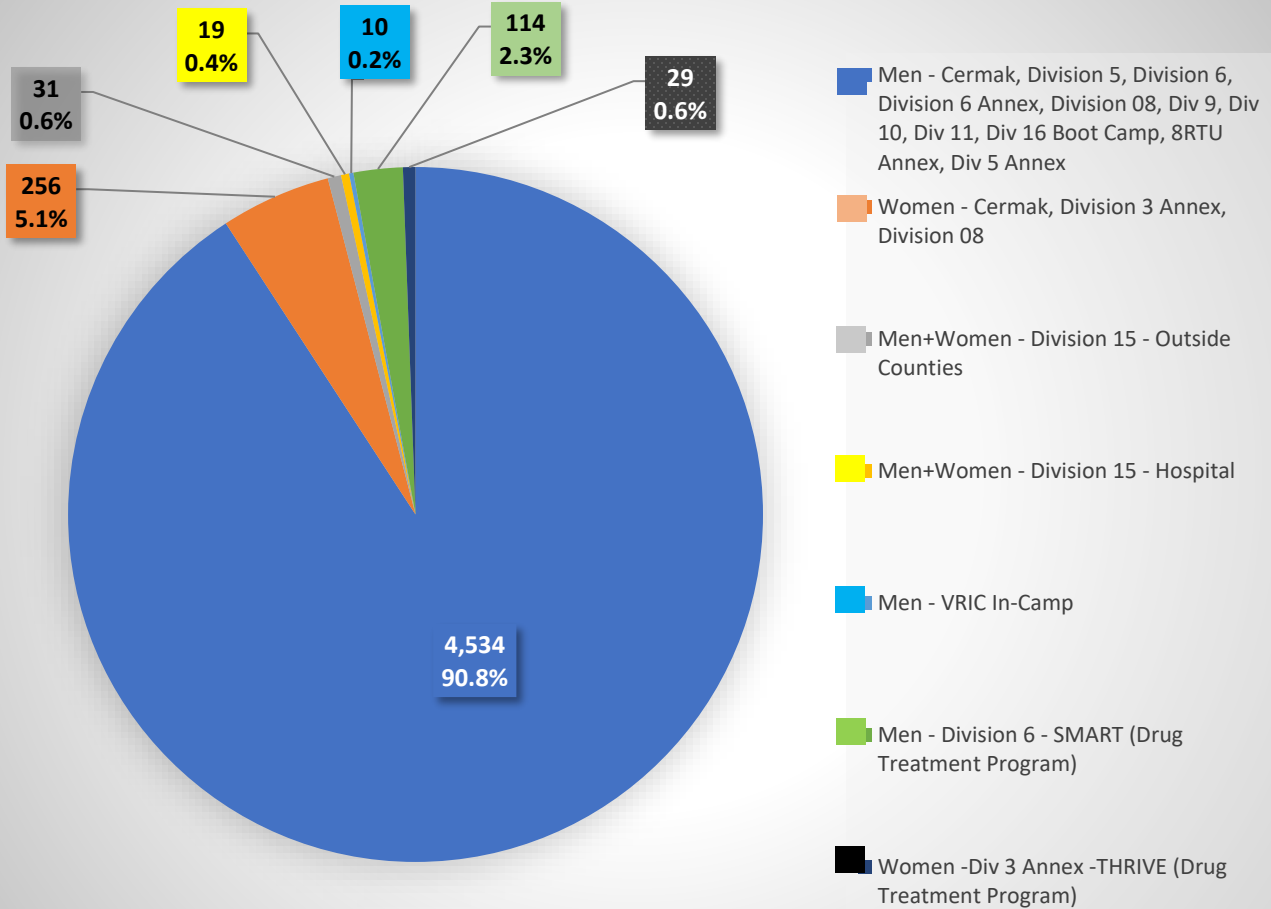

# Sheriff's Daily Report

## 9/4/2024

Under the Custody of the Sheriff	
Total Male and Female	6,459
Jail Population	4,993
Community Corrections	1,466

### Jail Population - Behind the Walls