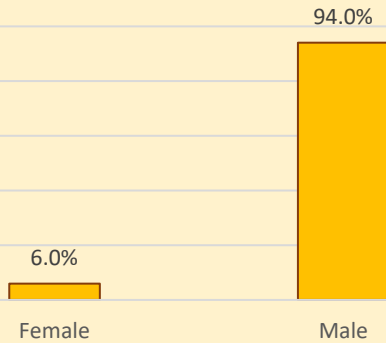

CCSO Population Demographics

In Confinement

Gender ID Distribution