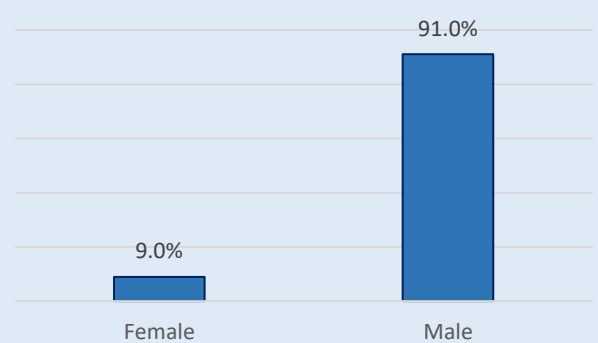

Sheriff's Daily Report

9/5/2024

Under the Custody of the Sheriff	
Total Male and Female	6,471
Jail Population	5,009
Community Corrections	1,462

Jail Population - Behind the Walls

Sheriff's Daily Report

9/5/2024

CCSO Population Demographics

In Confinement

Gender ID Distribution

Race Distribution

Age Distribution

Community Corrections

Gender ID Distribution

Race Distribution

Age Distribution