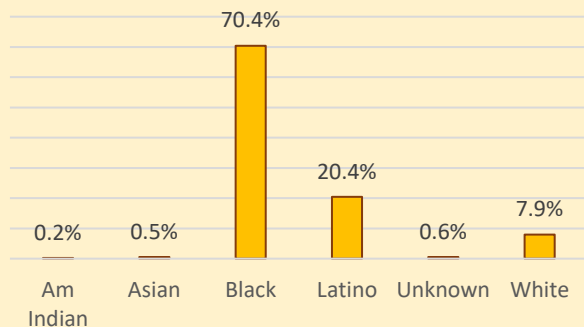

Sheriff's Daily Report

9/5/2024

Under the Custody of the Sheriff	
Total Male and Female	6,471
Jail Population	5,009
Community Corrections	1,462

Jail Population - Behind the Walls

Sheriff's Daily Report

9/5/2024

CCSO Population Demographics

In Confinement

Gender ID Distribution

Race Distribution

Age Distribution

Community Corrections

Gender ID Distribution

Race Distribution

Age Distribution