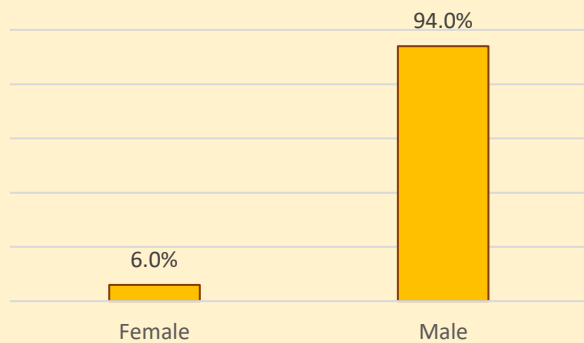

Sheriff's Daily Report

9/5/2024

Under the Custody of the Sheriff	
Total Male and Female	6,471
Jail Population	5,009
Community Corrections	1,462

Jail Population - Behind the Walls

Sheriff's Daily Report

9/5/2024

CCSO Population Demographics

In Confinement

Gender ID Distribution

Race Distribution

Age Distribution

Community Corrections

Gender ID Distribution

Race Distribution

Age Distribution