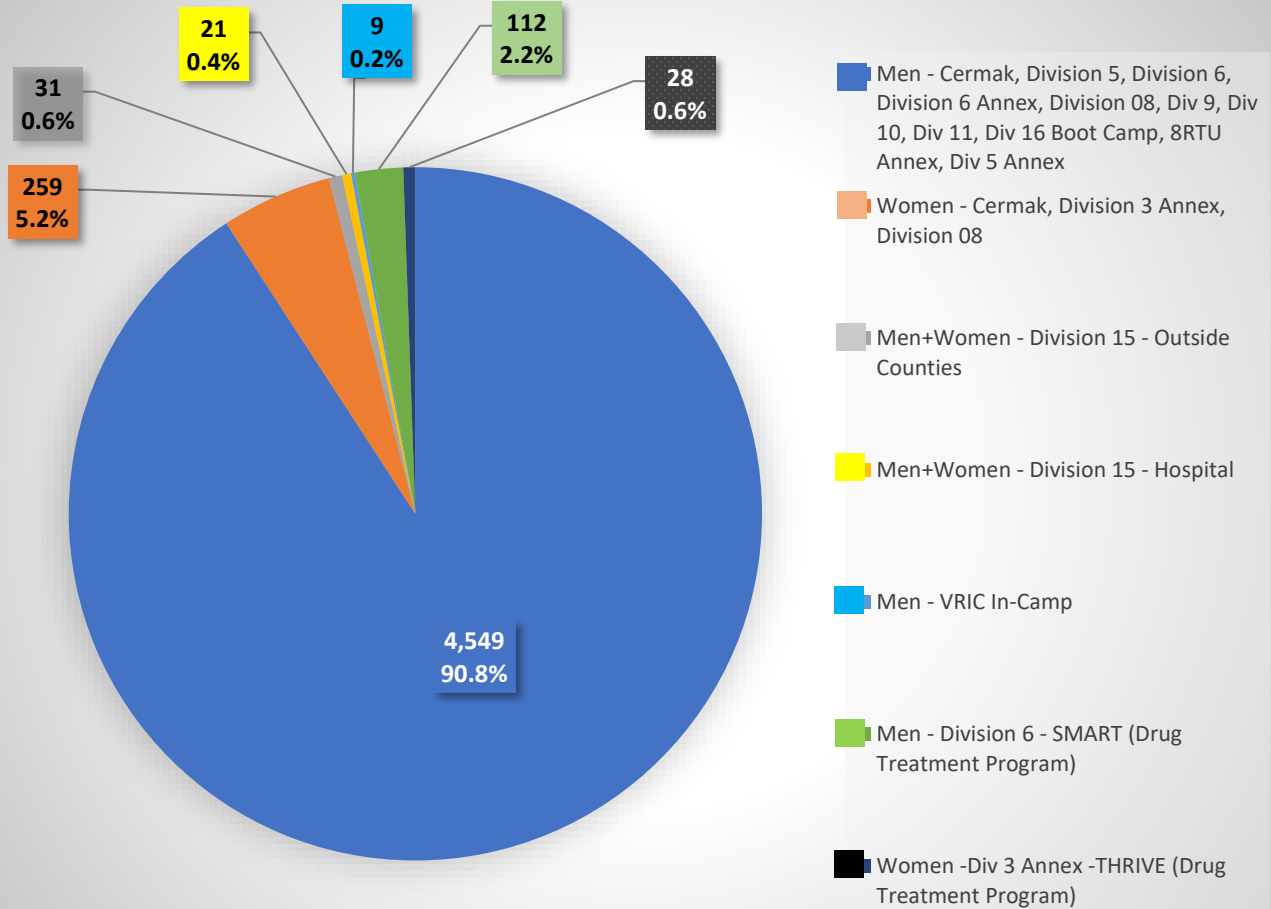

Sheriff's Daily Report

9/5/2024

Under the Custody of the Sheriff	
Total Male and Female	6,471
Jail Population	5,009
Community Corrections	1,462

Jail Population - Behind the Walls

Sheriff's Daily Report

9/5/2024

CCSO Population Demographics

In Confinement

Gender ID Distribution

Race Distribution

Age Distribution

Community Corrections

Gender ID Distribution

Race Distribution

Age Distribution