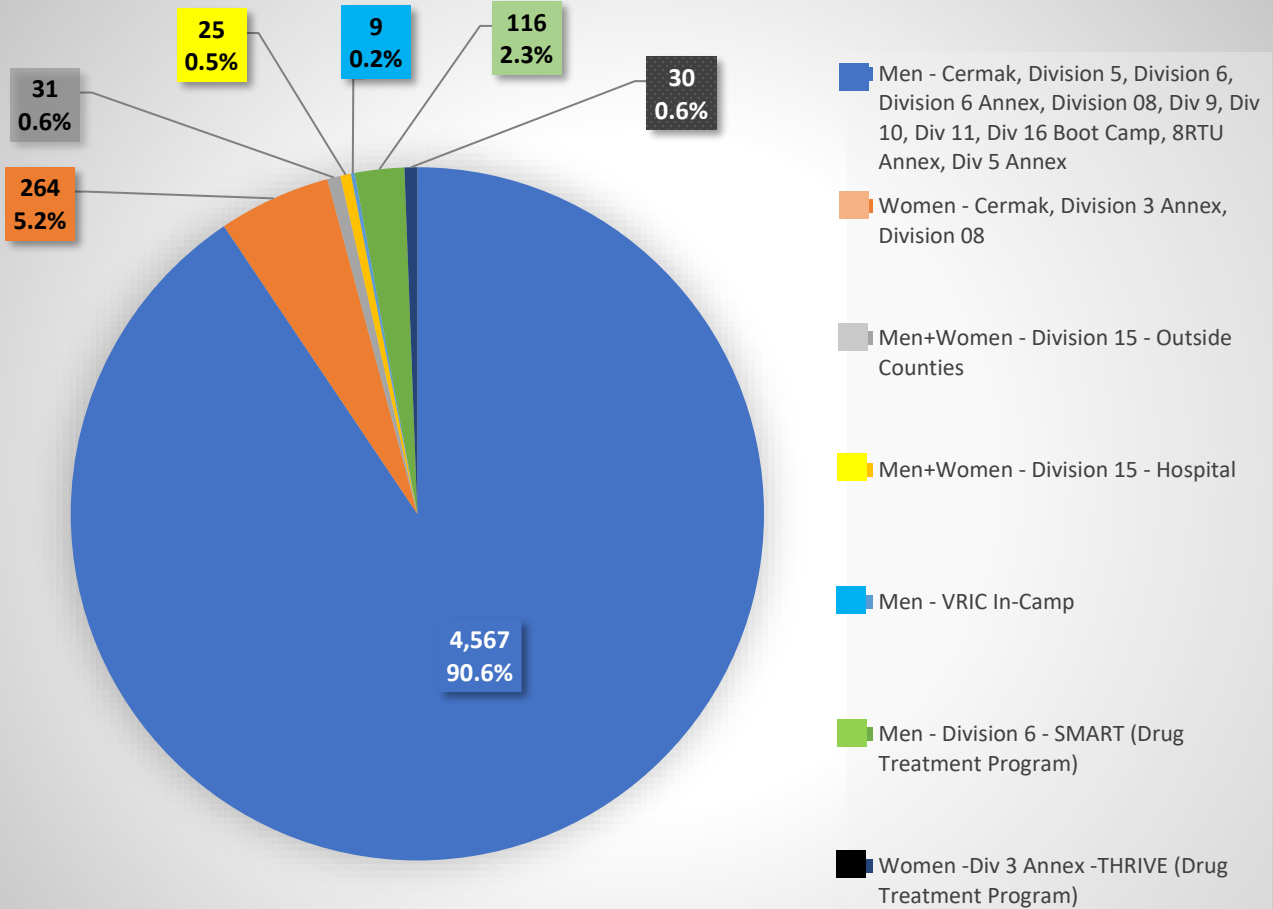

# Sheriff's Daily Report

9/6/2024

Under the Custody of the Sheriff	
<b>Total Male and Female</b>	<b>6,492</b>
Jail Population	5,042
Community Corrections	1,450

## Jail Population - Behind the Walls

# Sheriff's Daily Report

9/6/2024

## CCSO Population Demographics