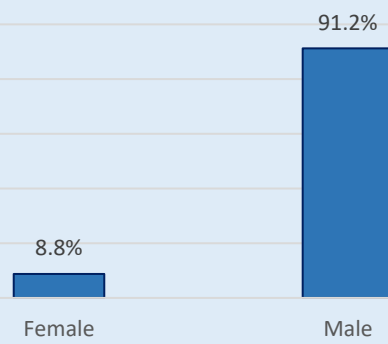

Sheriff's Daily Report

9/7/2024

Under the Custody of the Sheriff	
Total Male and Female	6,516
Jail Population	5,070
Community Corrections	1,446

Jail Population - Behind the Walls

Sheriff's Daily Report

9/7/2024

CCSO Population Demographics

In Confinement

Gender ID Distribution

Race Distribution

Age Distribution

Community Corrections

Gender ID Distribution

Race Distribution

Age Distribution