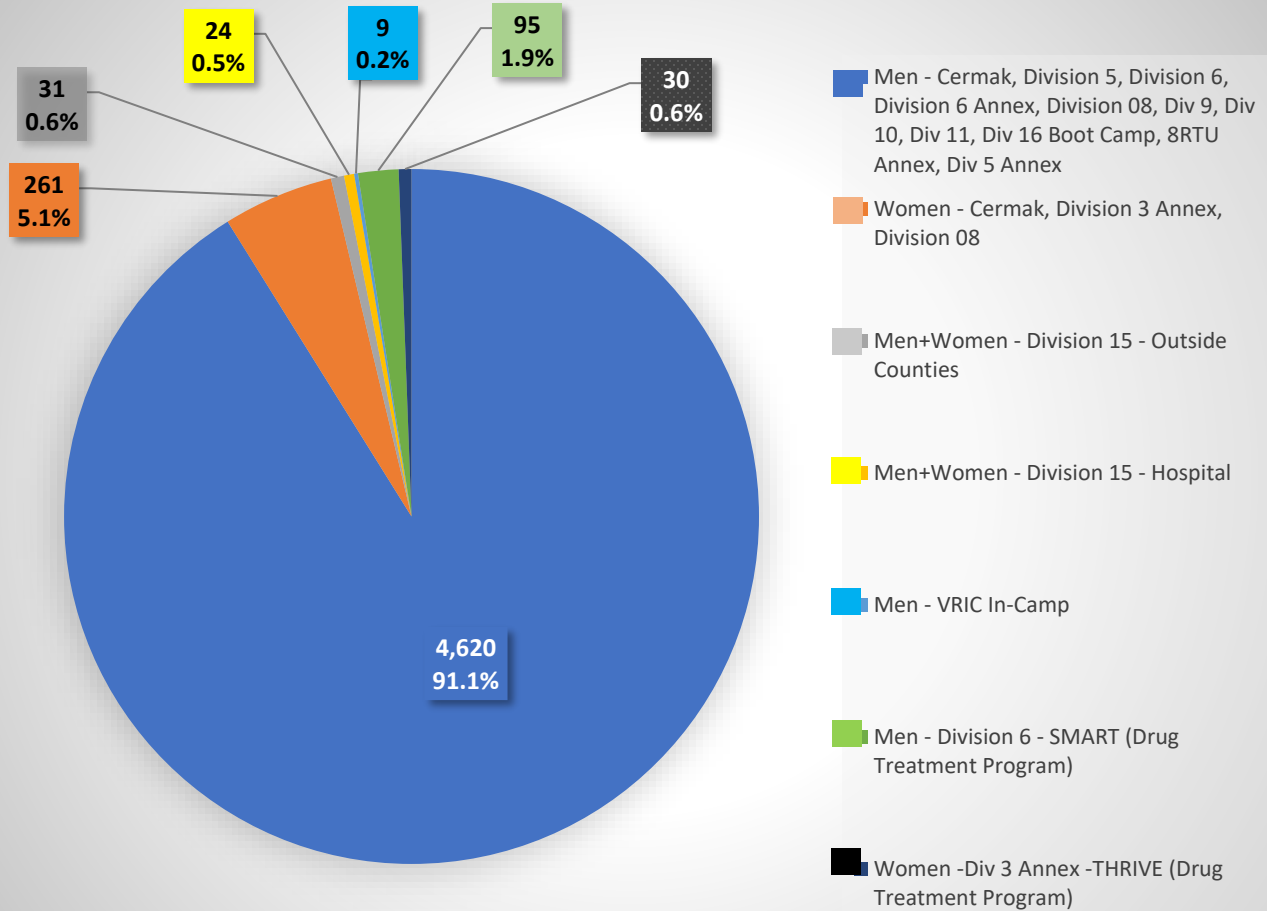

Sheriff's Daily Report

9/7/2024

Under the Custody of the Sheriff	
Total Male and Female	6,516
Jail Population	5,070
Community Corrections	1,446

Jail Population - Behind the Walls

Sheriff's Daily Report

9/7/2024

CCSO Population Demographics

In Confinement

Gender ID Distribution

Race Distribution

Age Distribution

Community Corrections

Gender ID Distribution

Race Distribution

Age Distribution