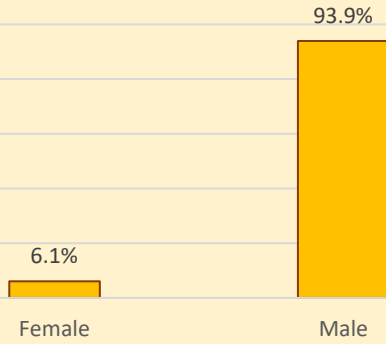

Sheriff's Daily Report

9/7/2024

Under the Custody of the Sheriff	
Total Male and Female	6,516
Jail Population	5,070
Community Corrections	1,446

Jail Population - Behind the Walls

Sheriff's Daily Report

9/7/2024

CCSO Population Demographics

In Confinement

Gender ID Distribution

Race Distribution

Age Distribution

Community Corrections

Gender ID Distribution

Race Distribution

Age Distribution