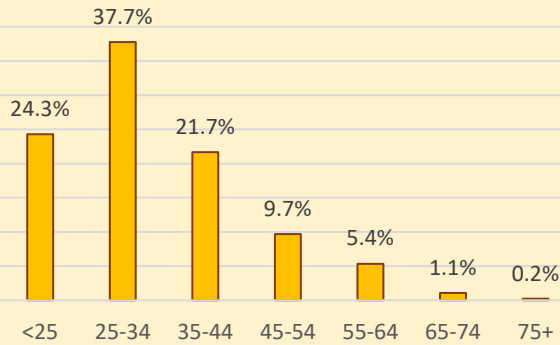

Sheriff's Daily Report

9/7/2024

Under the Custody of the Sheriff	
Total Male and Female	6,516
Jail Population	5,070
Community Corrections	1,446

Jail Population - Behind the Walls

Sheriff's Daily Report

9/7/2024

CCSO Population Demographics

In Confinement

Gender ID Distribution

Race Distribution

Age Distribution

Community Corrections

Gender ID Distribution

Race Distribution

Age Distribution