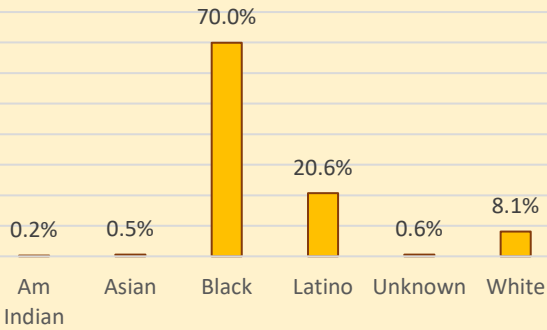

Sheriff's Daily Report

9/7/2024

Under the Custody of the Sheriff	
Total Male and Female	6,516
Jail Population	5,070
Community Corrections	1,446

Jail Population - Behind the Walls

Sheriff's Daily Report

9/7/2024

CCSO Population Demographics

In Confinement

Gender ID Distribution

Race Distribution

Age Distribution

Community Corrections

Gender ID Distribution

Race Distribution

Age Distribution