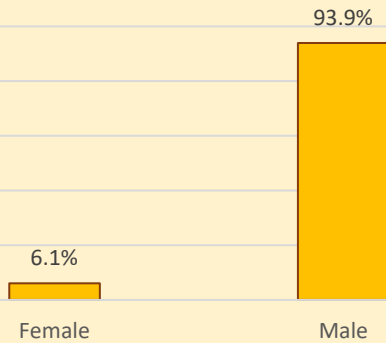

Sheriff's Daily Report

9/8/2024

Under the Custody of the Sheriff	
Total Male and Female	6,592
Jail Population	5,145
Community Corrections	1,447

Jail Population - Behind the Walls

Sheriff's Daily Report

9/8/2024

CCSO Population Demographics

In Confinement

Gender ID Distribution

Race Distribution

Age Distribution

Community Corrections

Gender ID Distribution

Race Distribution

Age Distribution