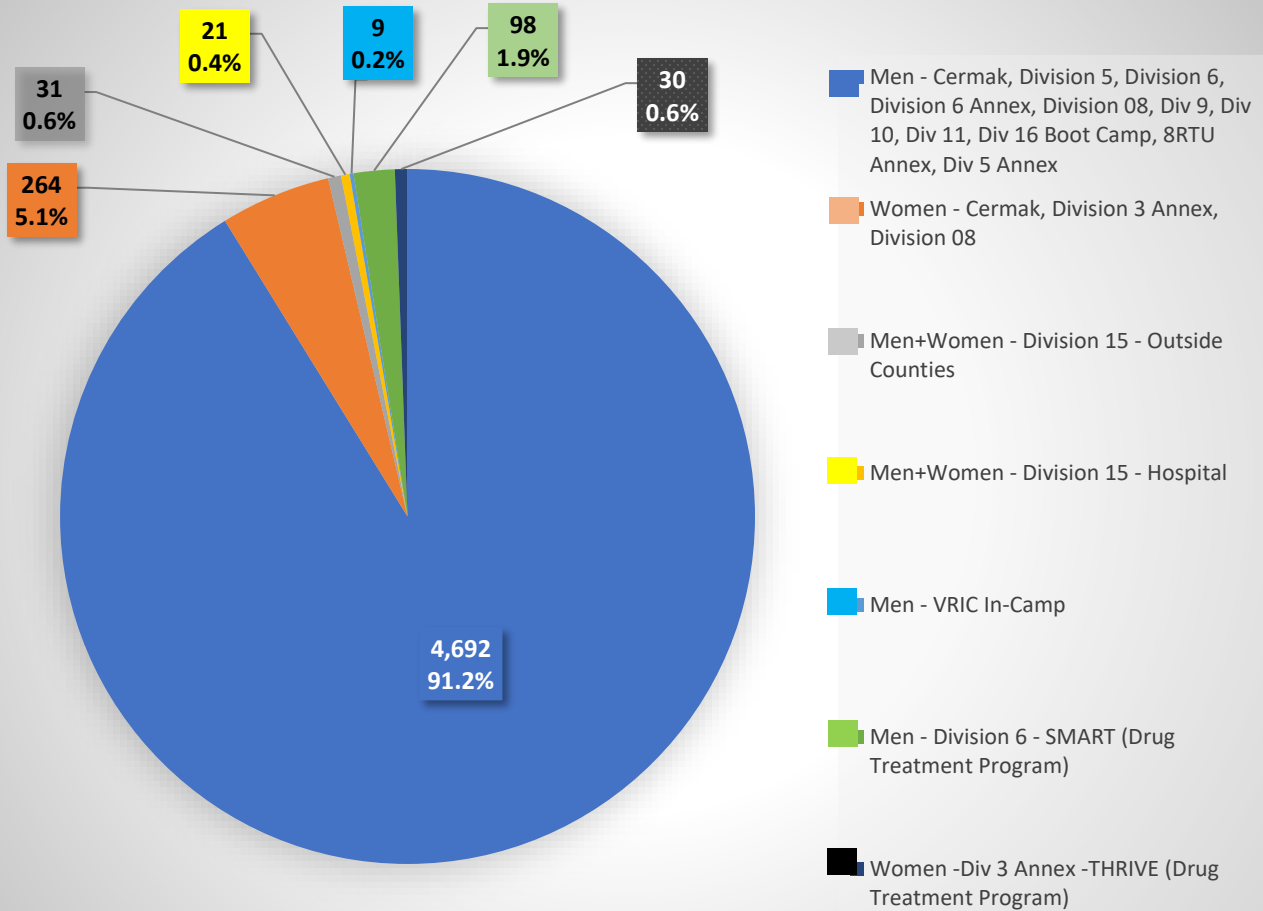

Sheriff's Daily Report

9/8/2024

Under the Custody of the Sheriff	
Total Male and Female	6,592
Jail Population	5,145
Community Corrections	1,447

Jail Population - Behind the Walls

Sheriff's Daily Report

9/8/2024

CCSO Population Demographics

In Confinement

Gender ID Distribution

Race Distribution

Age Distribution

Community Corrections

Gender ID Distribution

Race Distribution

Age Distribution