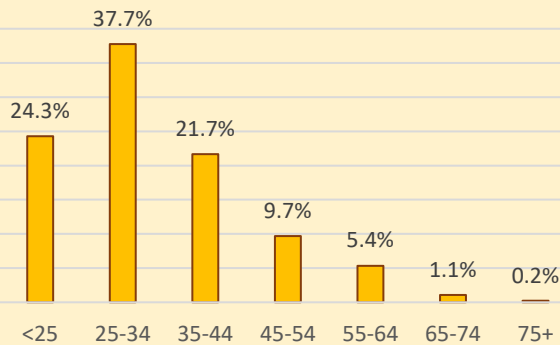

Sheriff's Daily Report

9/8/2024

Under the Custody of the Sheriff	
Total Male and Female	6,592
Jail Population	5,145
Community Corrections	1,447

Jail Population - Behind the Walls

Sheriff's Daily Report

9/8/2024

CCSO Population Demographics

In Confinement

Gender ID Distribution

Race Distribution

Age Distribution

Community Corrections

Gender ID Distribution

Race Distribution

Age Distribution