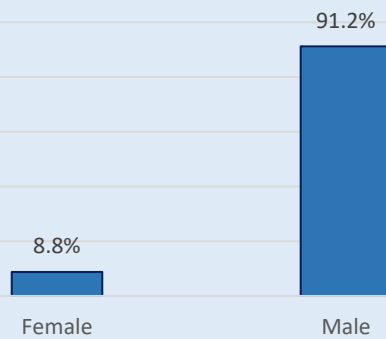

Sheriff's Daily Report

9/8/2024

Under the Custody of the Sheriff	
Total Male and Female	6,592
Jail Population	5,145
Community Corrections	1,447

Jail Population - Behind the Walls

Sheriff's Daily Report

9/8/2024

CCSO Population Demographics

In Confinement

Gender ID Distribution

Race Distribution

Age Distribution

Community Corrections

Gender ID Distribution

Race Distribution

Age Distribution