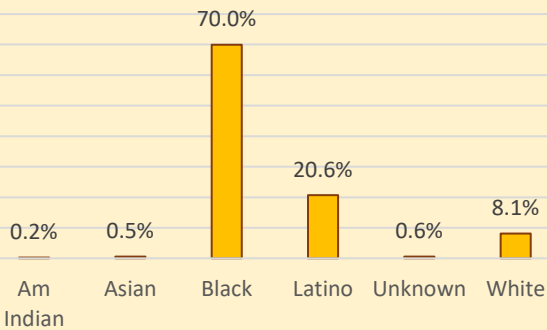

Sheriff's Daily Report

9/8/2024

Under the Custody of the Sheriff	
Total Male and Female	6,592
Jail Population	5,145
Community Corrections	1,447

Jail Population - Behind the Walls

Sheriff's Daily Report

9/8/2024

CCSO Population Demographics

In Confinement

Gender ID Distribution

Race Distribution

Age Distribution

Community Corrections

Gender ID Distribution

Race Distribution

Age Distribution