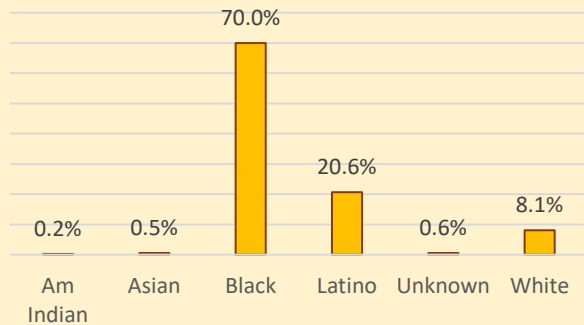

Sheriff's Daily Report

9/9/2024

Under the Custody of the Sheriff	
Total Male and Female	6,628
Jail Population	5,171
Community Corrections	1,457

Jail Population - Behind the Walls

Sheriff's Daily Report

9/9/2024

CCSO Population Demographics

In Confinement

Gender ID Distribution

Race Distribution

Age Distribution

Community Corrections

Gender ID Distribution

Race Distribution

Age Distribution