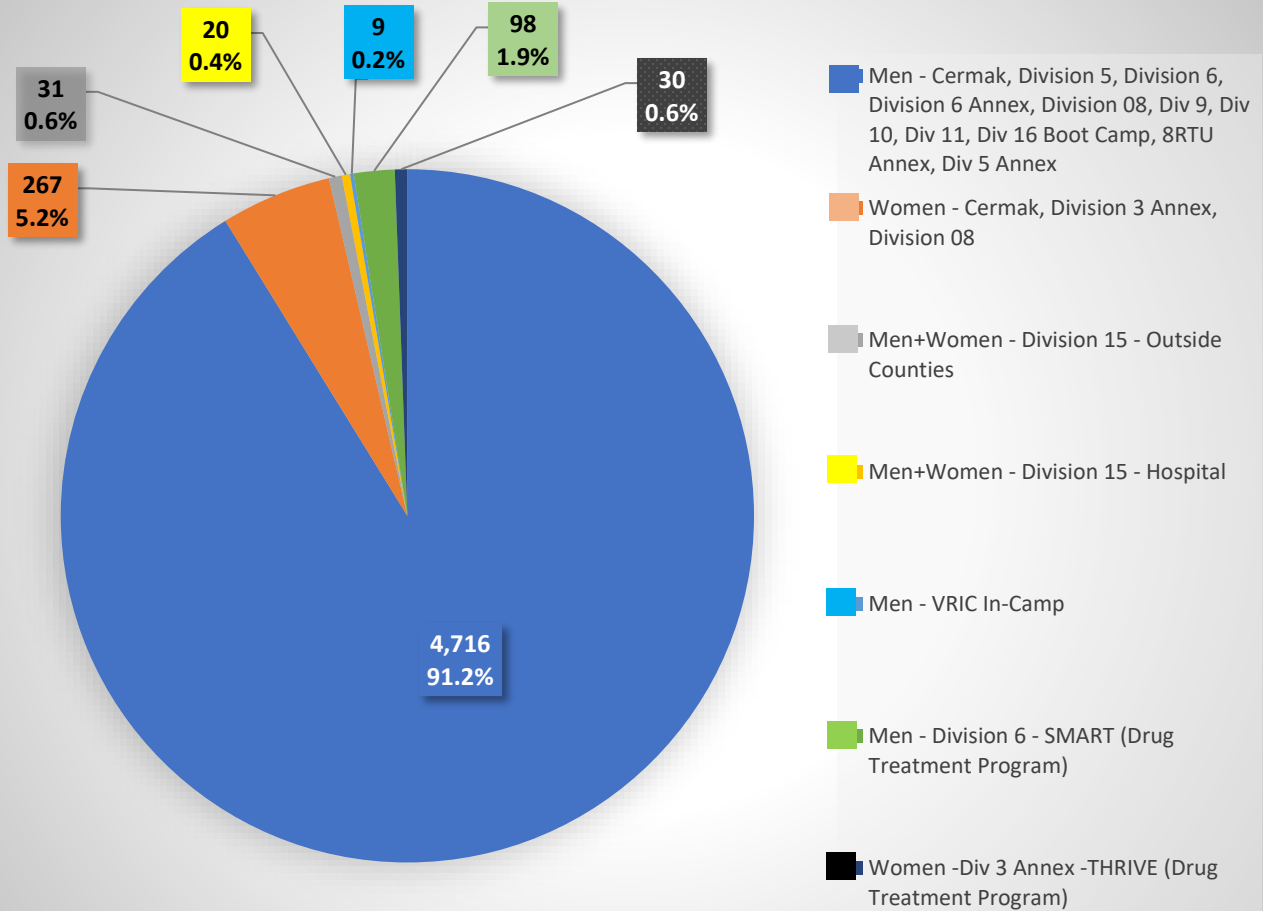

Sheriff's Daily Report

9/9/2024

Under the Custody of the Sheriff	
Total Male and Female	6,628
Jail Population	5,171
Community Corrections	1,457

Jail Population - Behind the Walls

Sheriff's Daily Report

9/9/2024

CCSO Population Demographics

In Confinement

Gender ID Distribution

Race Distribution

Age Distribution

Community Corrections

Gender ID Distribution

Race Distribution

Age Distribution