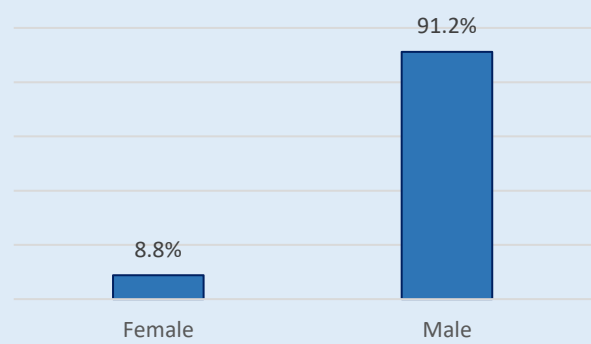

Sheriff's Daily Report

9/9/2024

Under the Custody of the Sheriff	
Total Male and Female	6,628
Jail Population	5,171
Community Corrections	1,457

Jail Population - Behind the Walls

Sheriff's Daily Report

9/9/2024

CCSO Population Demographics

In Confinement

Gender ID Distribution

Race Distribution

Age Distribution

Community Corrections

Gender ID Distribution

Race Distribution

Age Distribution