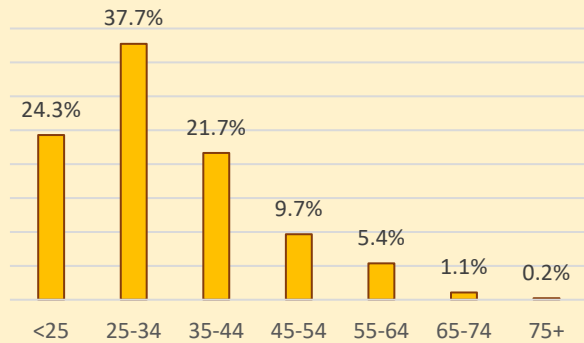

Sheriff's Daily Report

9/9/2024

Under the Custody of the Sheriff	
Total Male and Female	6,628
Jail Population	5,171
Community Corrections	1,457

Jail Population - Behind the Walls

Sheriff's Daily Report

9/9/2024

CCSO Population Demographics

In Confinement

Gender ID Distribution

Race Distribution

Age Distribution

Community Corrections

Gender ID Distribution

Race Distribution

Age Distribution