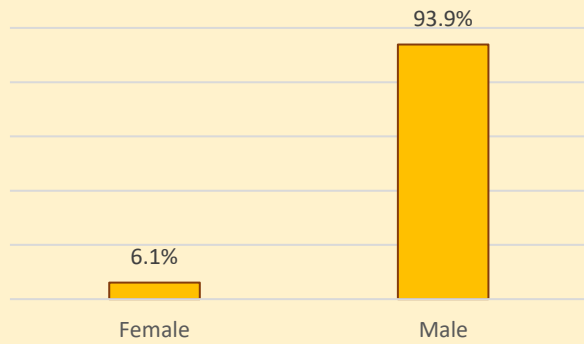

Sheriff's Daily Report

9/9/2024

Under the Custody of the Sheriff	
Total Male and Female	6,628
Jail Population	5,171
Community Corrections	1,457

Jail Population - Behind the Walls

Sheriff's Daily Report

9/9/2024

CCSO Population Demographics

In Confinement

Gender ID Distribution

Race Distribution

Age Distribution

Community Corrections

Gender ID Distribution

Race Distribution

Age Distribution