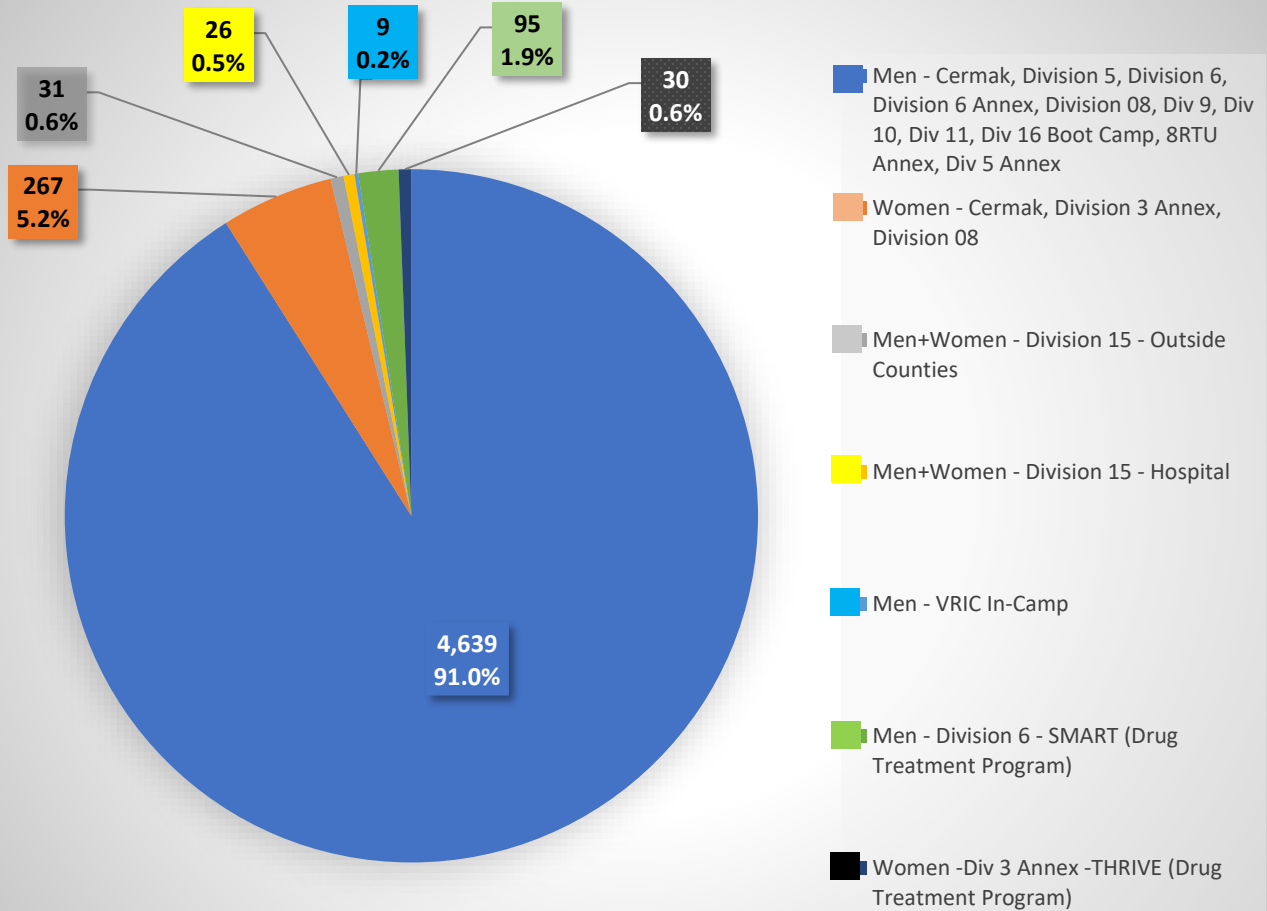

# Sheriff's Daily Report

## 9/10/2024

Under the Custody of the Sheriff	
Total Male and Female	<b>6,552</b>
Jail Population	5,097
Community Corrections	1,455

### Jail Population - Behind the Walls

## CCSO Population Demographics