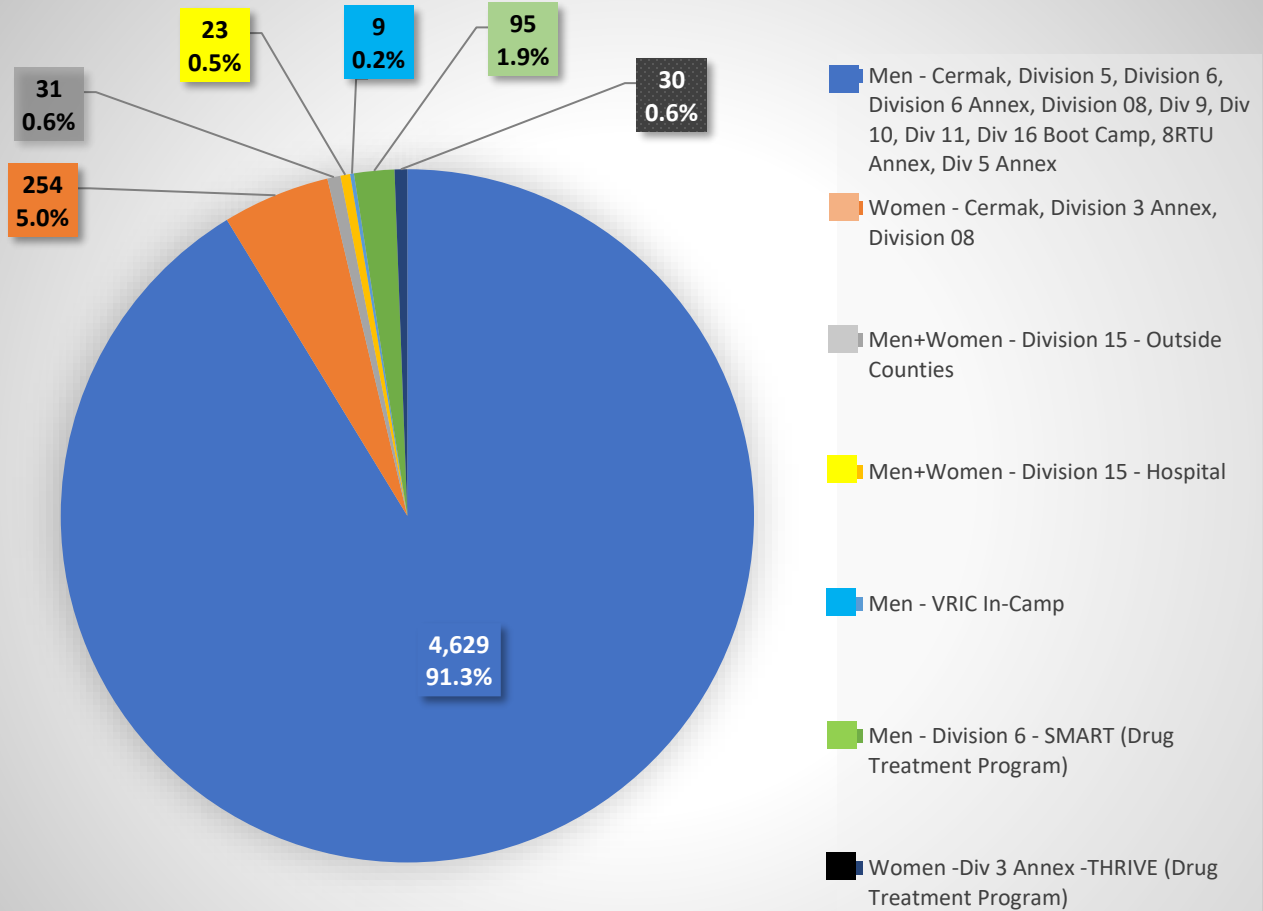

Sheriff's Daily Report

9/11/2024

Under the Custody of the Sheriff	
Total Male and Female	6,524
Jail Population	5,071
Community Corrections	1,453

Jail Population - Behind the Walls

Sheriff's Daily Report

9/11/2024

CCSO Population Demographics

In Confinement

Gender ID Distribution

Race Distribution

Age Distribution

Community Corrections

Gender ID Distribution

Race Distribution

Age Distribution