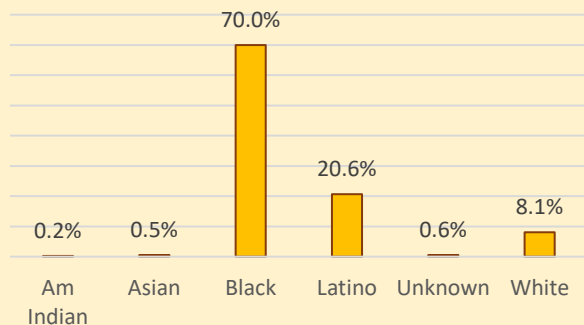

Sheriff's Daily Report

9/11/2024

Under the Custody of the Sheriff	
Total Male and Female	6,524
Jail Population	5,071
Community Corrections	1,453

Jail Population - Behind the Walls

Sheriff's Daily Report

9/11/2024

CCSO Population Demographics

In Confinement

Gender ID Distribution

Race Distribution

Age Distribution

Community Corrections

Gender ID Distribution

Race Distribution

Age Distribution