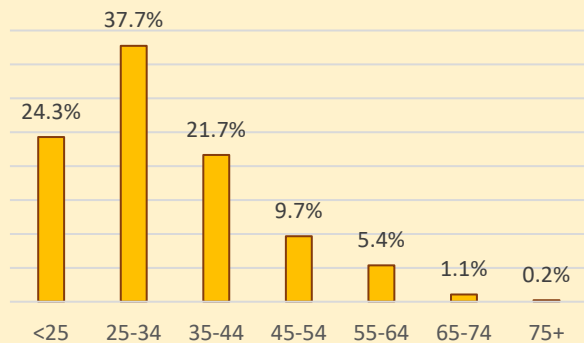

Sheriff's Daily Report

9/11/2024

Under the Custody of the Sheriff	
Total Male and Female	6,524
Jail Population	5,071
Community Corrections	1,453

Jail Population - Behind the Walls

Sheriff's Daily Report

9/11/2024

CCSO Population Demographics

In Confinement

Gender ID Distribution

Race Distribution

Age Distribution

Community Corrections

Gender ID Distribution

Race Distribution

Age Distribution