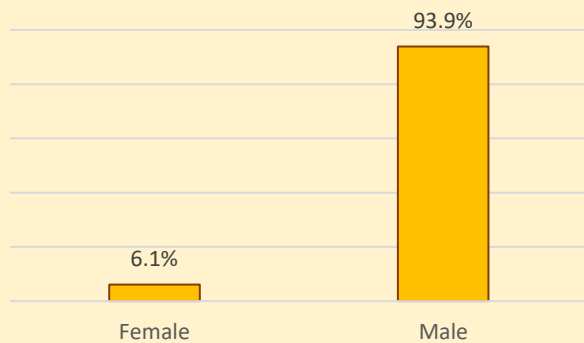

Sheriff's Daily Report

9/11/2024

Under the Custody of the Sheriff	
Total Male and Female	6,524
Jail Population	5,071
Community Corrections	1,453

Jail Population - Behind the Walls

Sheriff's Daily Report

9/11/2024

CCSO Population Demographics

In Confinement

Gender ID Distribution

Race Distribution

Age Distribution

Community Corrections

Gender ID Distribution

Race Distribution

Age Distribution