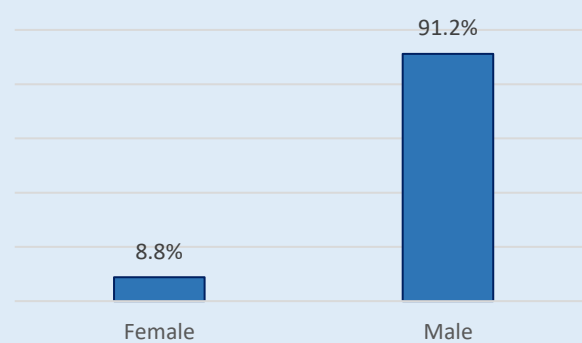

Sheriff's Daily Report

9/11/2024

Under the Custody of the Sheriff	
Total Male and Female	6,524
Jail Population	5,071
Community Corrections	1,453

Jail Population - Behind the Walls

Sheriff's Daily Report

9/11/2024

CCSO Population Demographics

In Confinement

Gender ID Distribution

Race Distribution

Age Distribution

Community Corrections

Gender ID Distribution

Race Distribution

Age Distribution