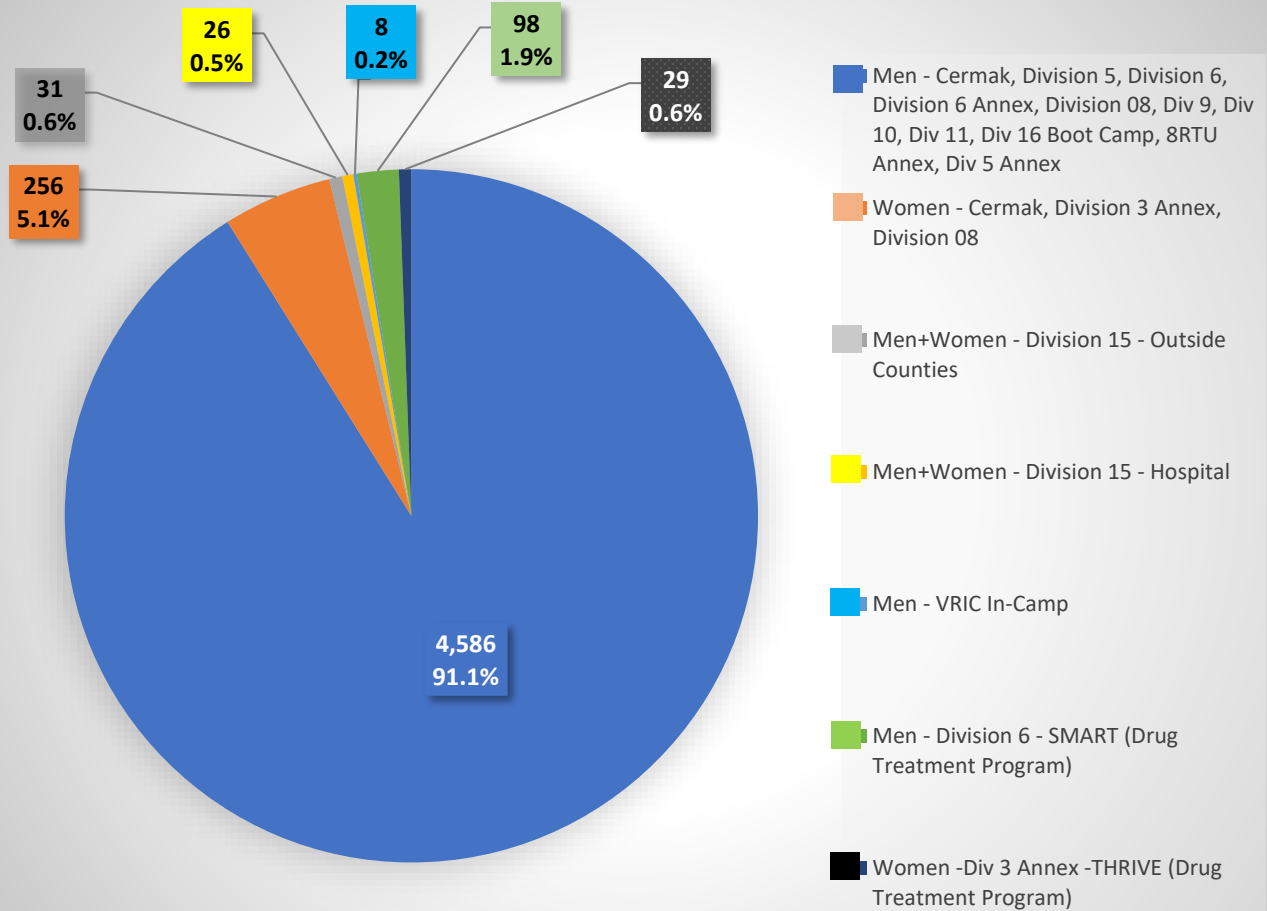

# Sheriff's Daily Report

9/12/2024

Under the Custody of the Sheriff	
Total Male and Female	6,486
Jail Population	5,034
Community Corrections	1,452

## Jail Population - Behind the Walls

# Sheriff's Daily Report

9/12/2024

### In Confinement

Gender ID Distribution

Race Distribution

Age Distribution