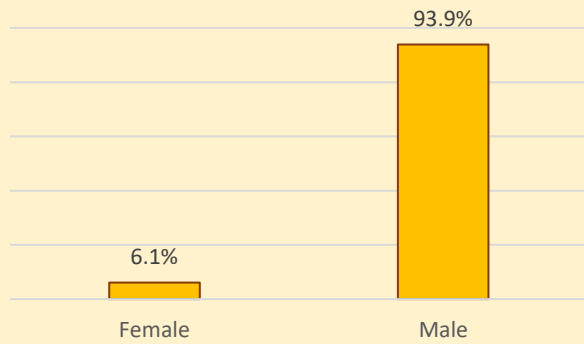

CCSO Population Demographics

In Confinement

Gender ID Distribution