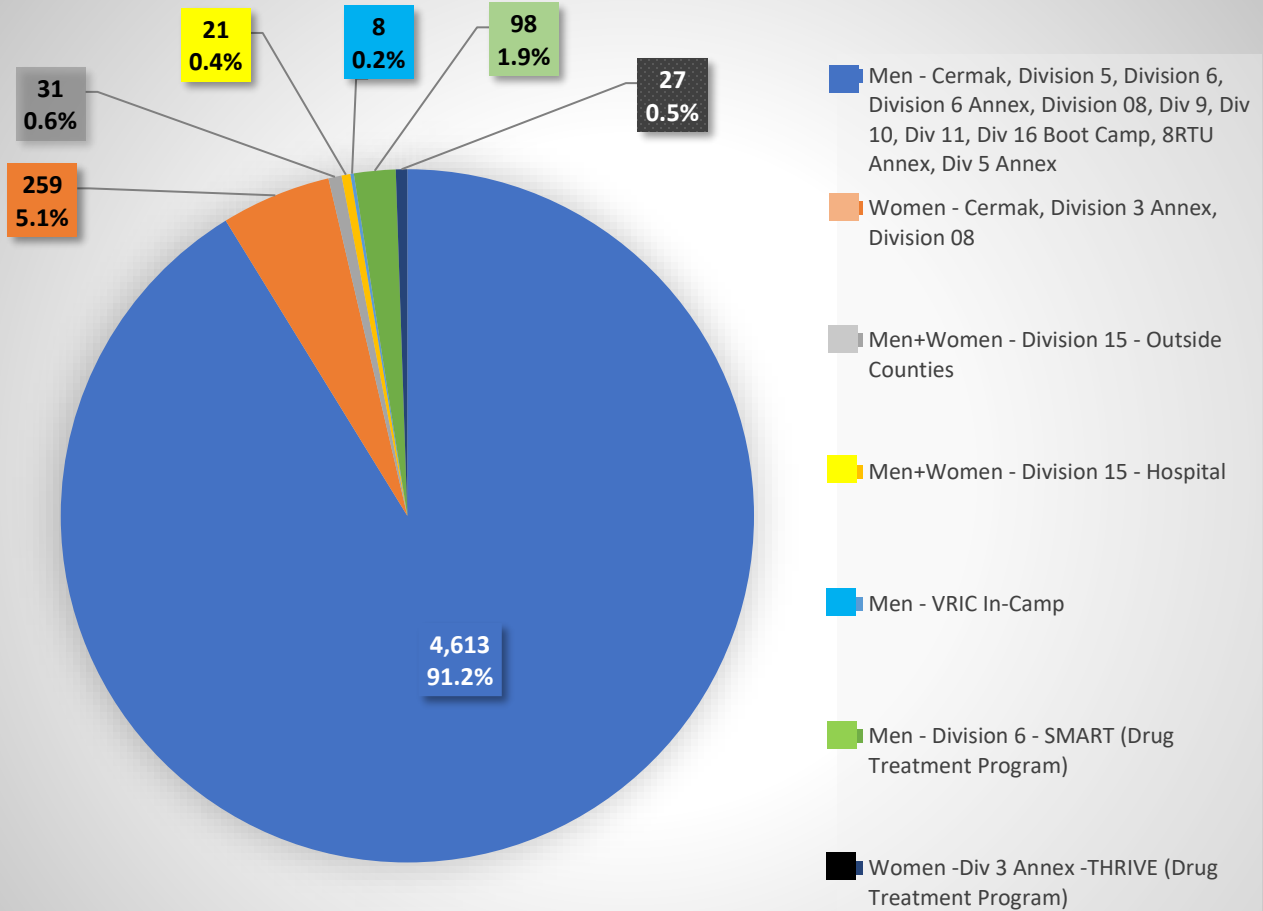

# Sheriff's Daily Report

## 9/13/2024

Under the Custody of the Sheriff	
Total Male and Female	<b>6,505</b>
Jail Population	5,057
Community Corrections	1,448

### Jail Population - Behind the Walls