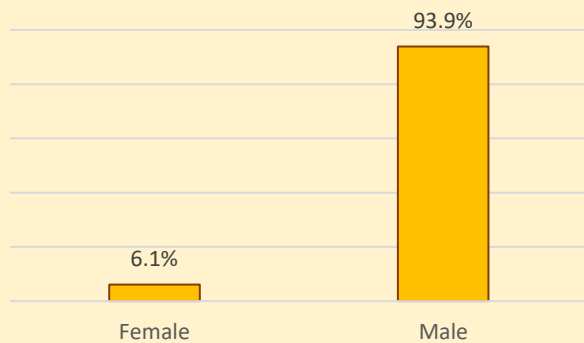

Sheriff's Daily Report

9/13/2024

CCSO Population Demographics

In Confinement

Gender ID Distribution