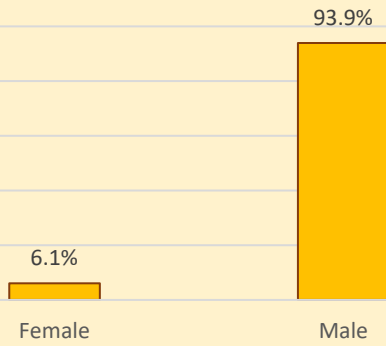

Sheriff's Daily Report

9/14/2024

Under the Custody of the Sheriff	
Total Male and Female	6,500
Jail Population	5,052
Community Corrections	1,448

Jail Population - Behind the Walls

Sheriff's Daily Report

9/14/2024

CCSO Population Demographics

In Confinement

Gender ID Distribution

Race Distribution

Age Distribution

Community Corrections

Gender ID Distribution

Race Distribution

Age Distribution