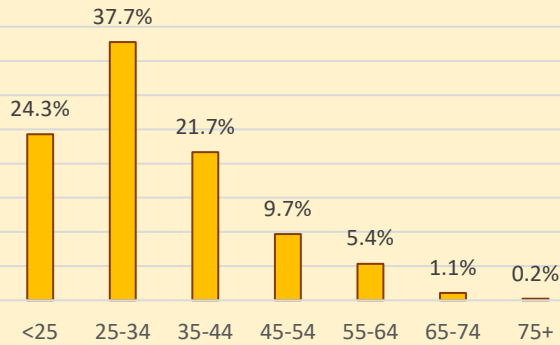

Sheriff's Daily Report

9/14/2024

Under the Custody of the Sheriff	
Total Male and Female	6,500
Jail Population	5,052
Community Corrections	1,448

Jail Population - Behind the Walls

Sheriff's Daily Report

9/14/2024

CCSO Population Demographics

In Confinement

Gender ID Distribution

Race Distribution

Age Distribution

Community Corrections

Gender ID Distribution

Race Distribution

Age Distribution