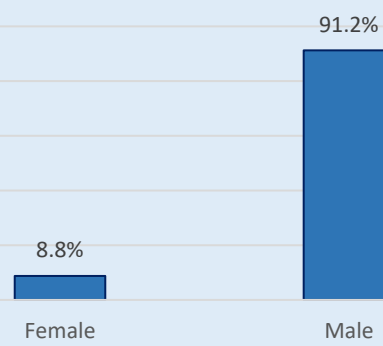

Sheriff's Daily Report

9/14/2024

Under the Custody of the Sheriff	
Total Male and Female	6,500
Jail Population	5,052
Community Corrections	1,448

Jail Population - Behind the Walls

Sheriff's Daily Report

9/14/2024

CCSO Population Demographics

In Confinement

Gender ID Distribution

Race Distribution

Age Distribution

Community Corrections

Gender ID Distribution

Race Distribution

Age Distribution