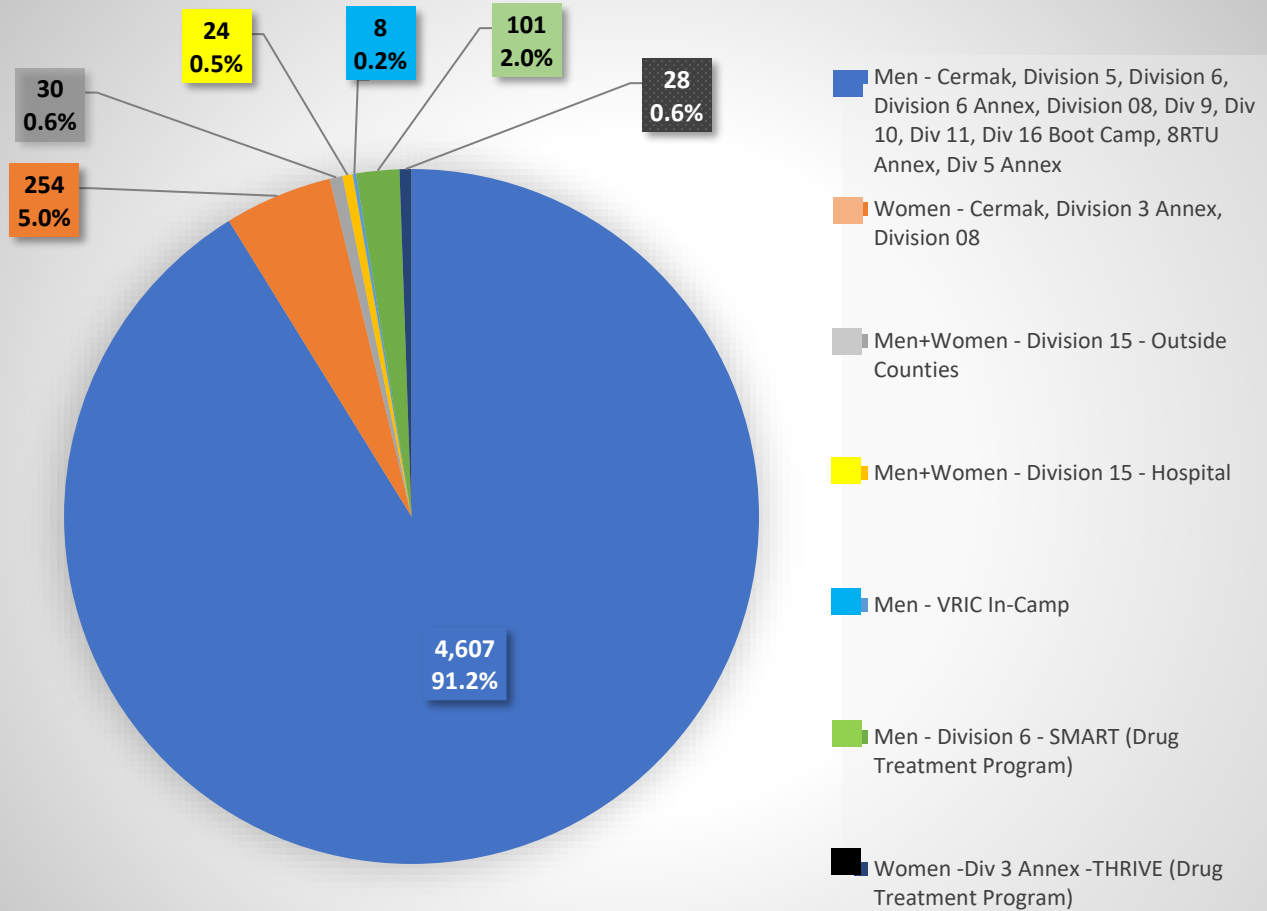

Sheriff's Daily Report

9/14/2024

Under the Custody of the Sheriff	
Total Male and Female	6,500
Jail Population	5,052
Community Corrections	1,448

Jail Population - Behind the Walls

Sheriff's Daily Report

9/14/2024

CCSO Population Demographics

In Confinement

Gender ID Distribution

Race Distribution

Age Distribution

Community Corrections

Gender ID Distribution

Race Distribution

Age Distribution