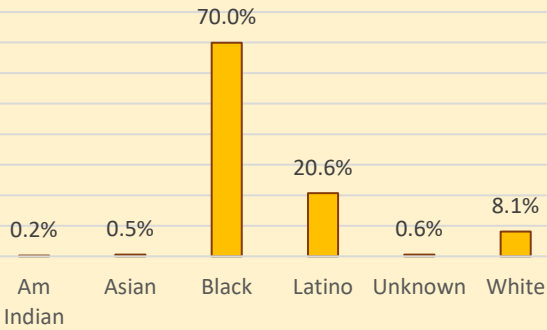

Sheriff's Daily Report

9/14/2024

Under the Custody of the Sheriff	
Total Male and Female	6,500
Jail Population	5,052
Community Corrections	1,448

Jail Population - Behind the Walls

Sheriff's Daily Report

9/14/2024

CCSO Population Demographics

In Confinement

Gender ID Distribution

Race Distribution

Age Distribution

Community Corrections

Gender ID Distribution

Race Distribution

Age Distribution