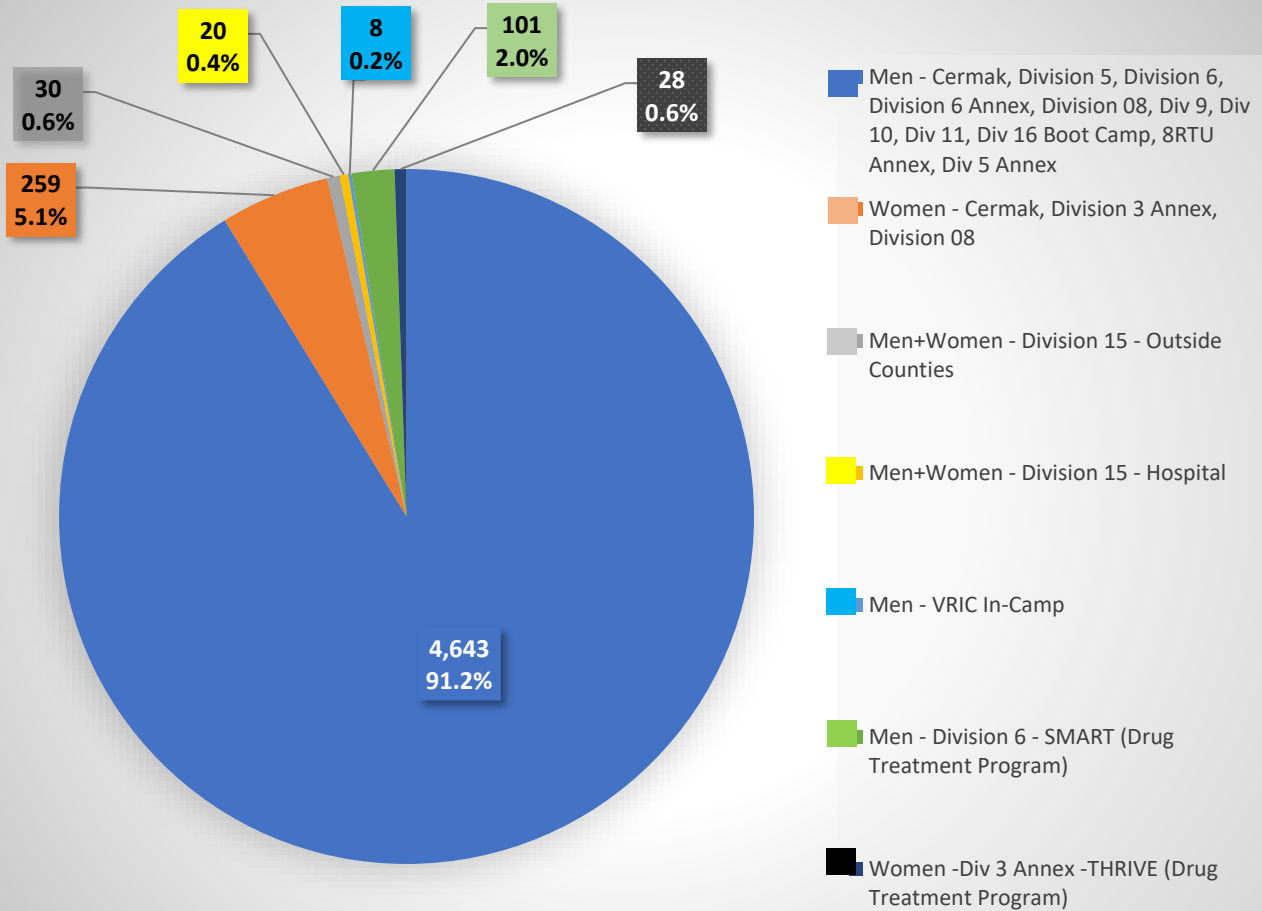

# Sheriff's Daily Report

## 9/15/2024

Under the Custody of the Sheriff	
<b>Total Male and Female</b>	<b>6,539</b>
Jail Population	5,089
Community Corrections	1,450

### Jail Population - Behind the Walls