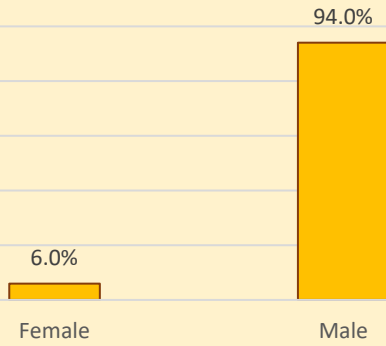

CCSO Population Demographics

In Confinement

Gender ID Distribution