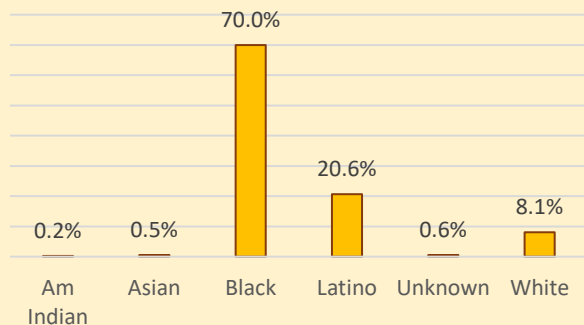

Sheriff's Daily Report

9/16/2024

Under the Custody of the Sheriff	
Total Male and Female	6,573
Jail Population	5,119
Community Corrections	1,454

Jail Population - Behind the Walls

Sheriff's Daily Report

9/16/2024

CCSO Population Demographics

In Confinement

Gender ID Distribution

Race Distribution

Age Distribution

Community Corrections

Gender ID Distribution

Race Distribution

Age Distribution