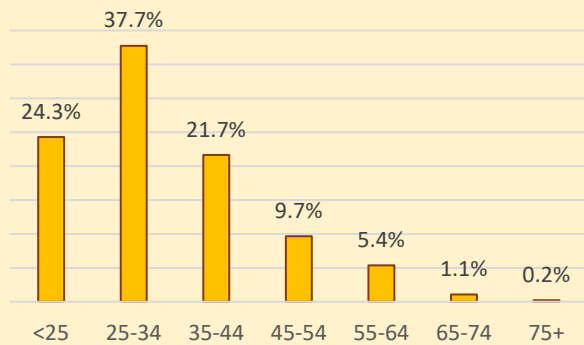

Sheriff's Daily Report

9/16/2024

Under the Custody of the Sheriff	
Total Male and Female	6,573
Jail Population	5,119
Community Corrections	1,454

Jail Population - Behind the Walls

Sheriff's Daily Report

9/16/2024

CCSO Population Demographics

In Confinement

Gender ID Distribution

Race Distribution

Age Distribution

Community Corrections

Gender ID Distribution

Race Distribution

Age Distribution