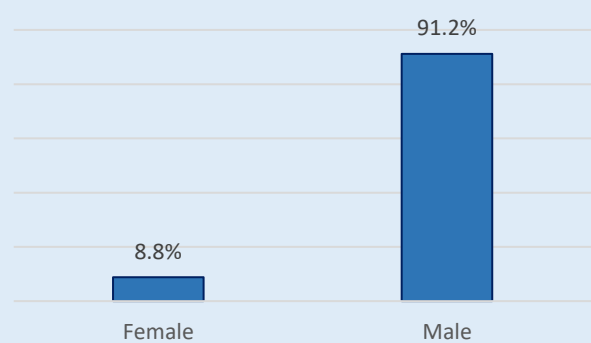

Sheriff's Daily Report

9/16/2024

Under the Custody of the Sheriff	
Total Male and Female	6,573
Jail Population	5,119
Community Corrections	1,454

Jail Population - Behind the Walls

Sheriff's Daily Report

9/16/2024

CCSO Population Demographics

In Confinement

Gender ID Distribution

Race Distribution

Age Distribution

Community Corrections

Gender ID Distribution

Race Distribution

Age Distribution