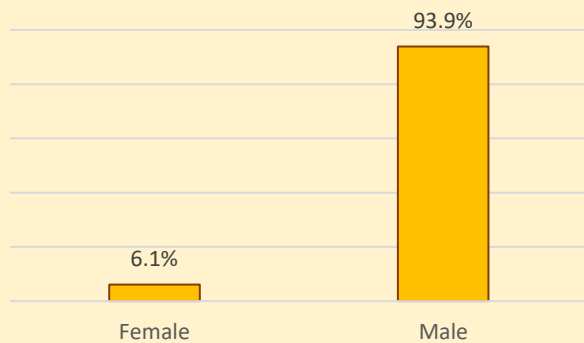

Sheriff's Daily Report

9/16/2024

Under the Custody of the Sheriff	
Total Male and Female	6,573
Jail Population	5,119
Community Corrections	1,454

Jail Population - Behind the Walls

Sheriff's Daily Report

9/16/2024

CCSO Population Demographics

In Confinement

Gender ID Distribution

Race Distribution

Age Distribution

Community Corrections

Gender ID Distribution

Race Distribution

Age Distribution