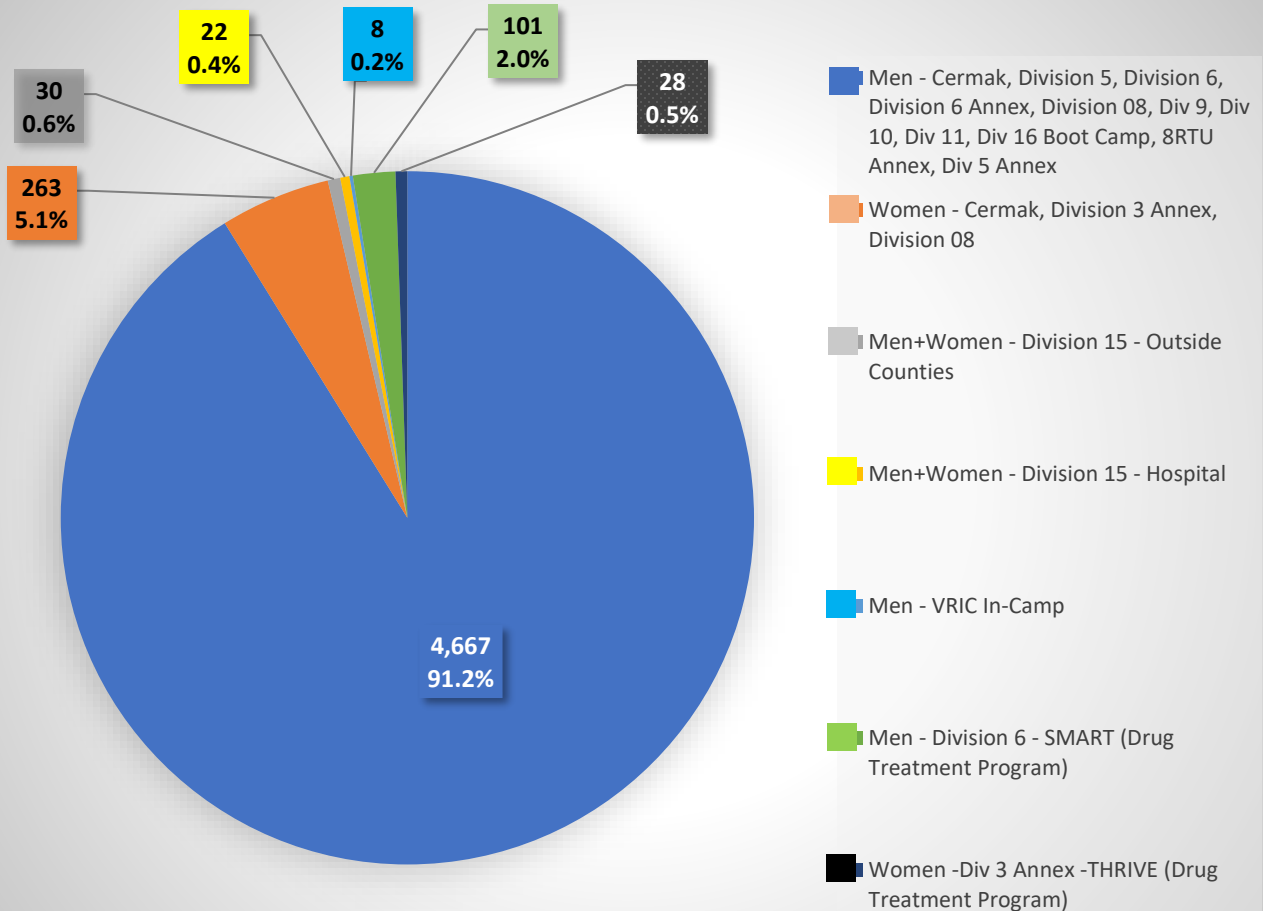

Sheriff's Daily Report

9/16/2024

Under the Custody of the Sheriff	
Total Male and Female	6,573
Jail Population	5,119
Community Corrections	1,454

Jail Population - Behind the Walls

Sheriff's Daily Report

9/16/2024

CCSO Population Demographics

In Confinement

Gender ID Distribution

Race Distribution

Age Distribution

Community Corrections

Gender ID Distribution

Race Distribution

Age Distribution