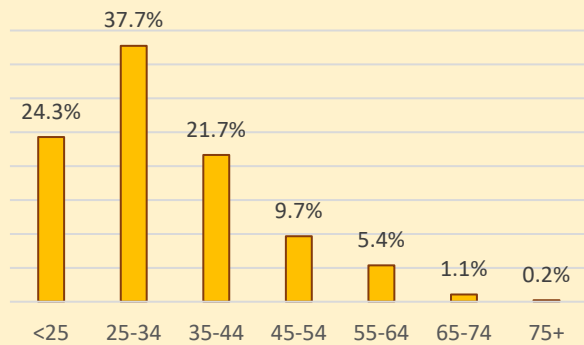

Sheriff's Daily Report

9/18/2024

Under the Custody of the Sheriff	
Total Male and Female	6,511
Jail Population	5,039
Community Corrections	1,472

Jail Population - Behind the Walls

Sheriff's Daily Report

9/18/2024

CCSO Population Demographics

In Confinement

Gender ID Distribution

Race Distribution

Age Distribution

Community Corrections

Gender ID Distribution

Race Distribution

Age Distribution