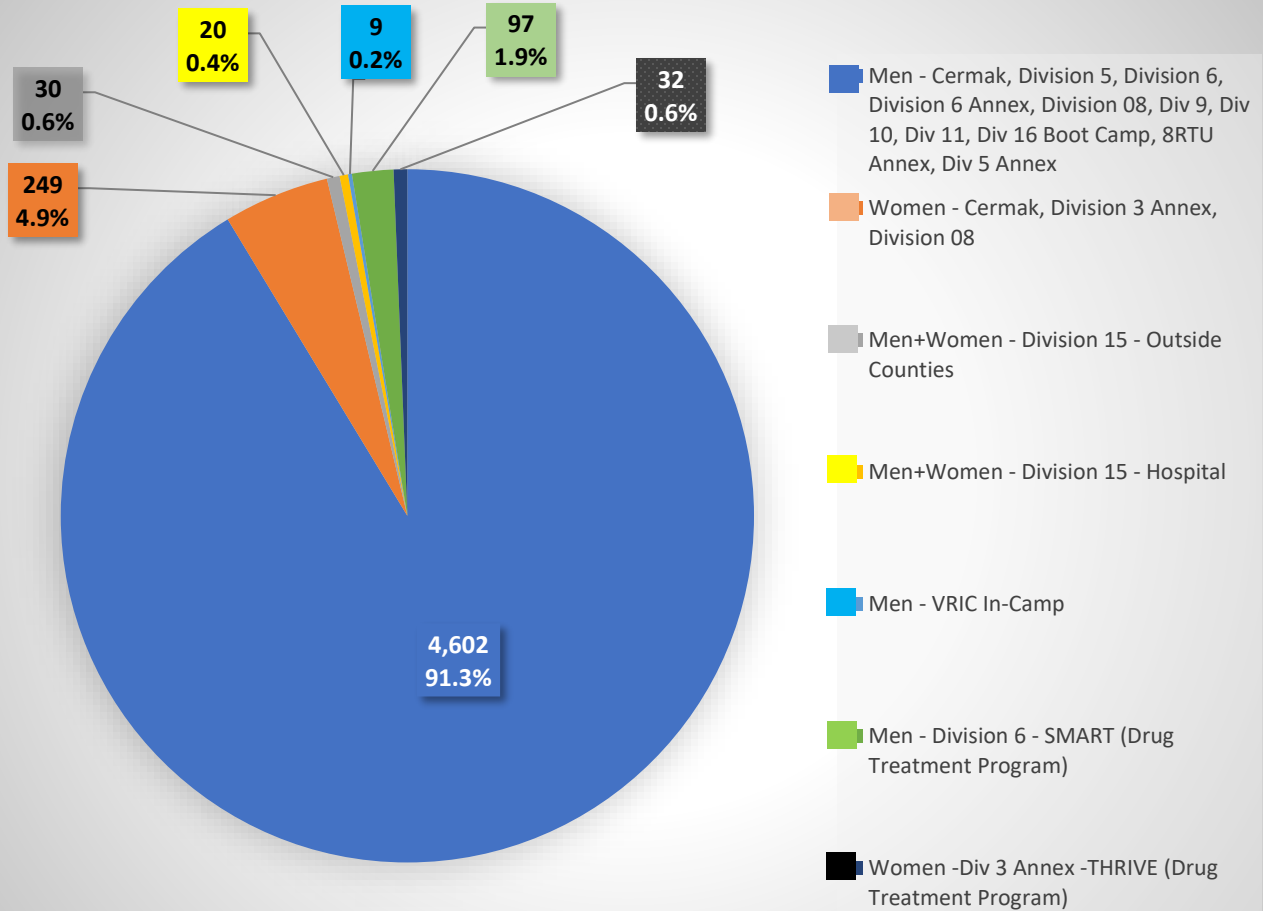

Sheriff's Daily Report

9/18/2024

Under the Custody of the Sheriff	
Total Male and Female	6,511
Jail Population	5,039
Community Corrections	1,472

Jail Population - Behind the Walls

Sheriff's Daily Report

9/18/2024

CCSO Population Demographics

In Confinement

Gender ID Distribution

Race Distribution

Age Distribution

Community Corrections

Gender ID Distribution

Race Distribution

Age Distribution