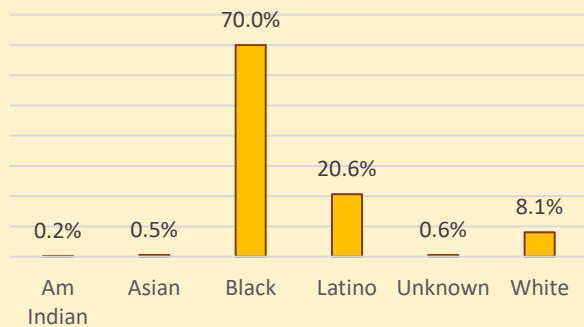

Sheriff's Daily Report

9/18/2024

Under the Custody of the Sheriff	
Total Male and Female	6,511
Jail Population	5,039
Community Corrections	1,472

Jail Population - Behind the Walls

Sheriff's Daily Report

9/18/2024

CCSO Population Demographics

In Confinement

Gender ID Distribution

Race Distribution

Age Distribution

Community Corrections

Gender ID Distribution

Race Distribution

Age Distribution