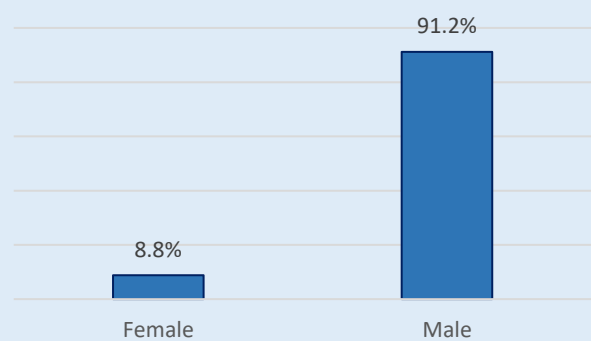

Sheriff's Daily Report

9/18/2024

Under the Custody of the Sheriff	
Total Male and Female	6,511
Jail Population	5,039
Community Corrections	1,472

Jail Population - Behind the Walls

Sheriff's Daily Report

9/18/2024

CCSO Population Demographics

In Confinement

Gender ID Distribution

Race Distribution

Age Distribution

Community Corrections

Gender ID Distribution

Race Distribution

Age Distribution