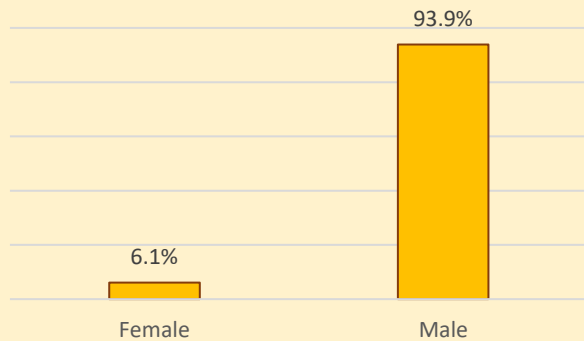

Sheriff's Daily Report

9/18/2024

Under the Custody of the Sheriff	
Total Male and Female	6,511
Jail Population	5,039
Community Corrections	1,472

Jail Population - Behind the Walls

Sheriff's Daily Report

9/18/2024

CCSO Population Demographics

In Confinement

Gender ID Distribution

Race Distribution

Age Distribution

Community Corrections

Gender ID Distribution

Race Distribution

Age Distribution