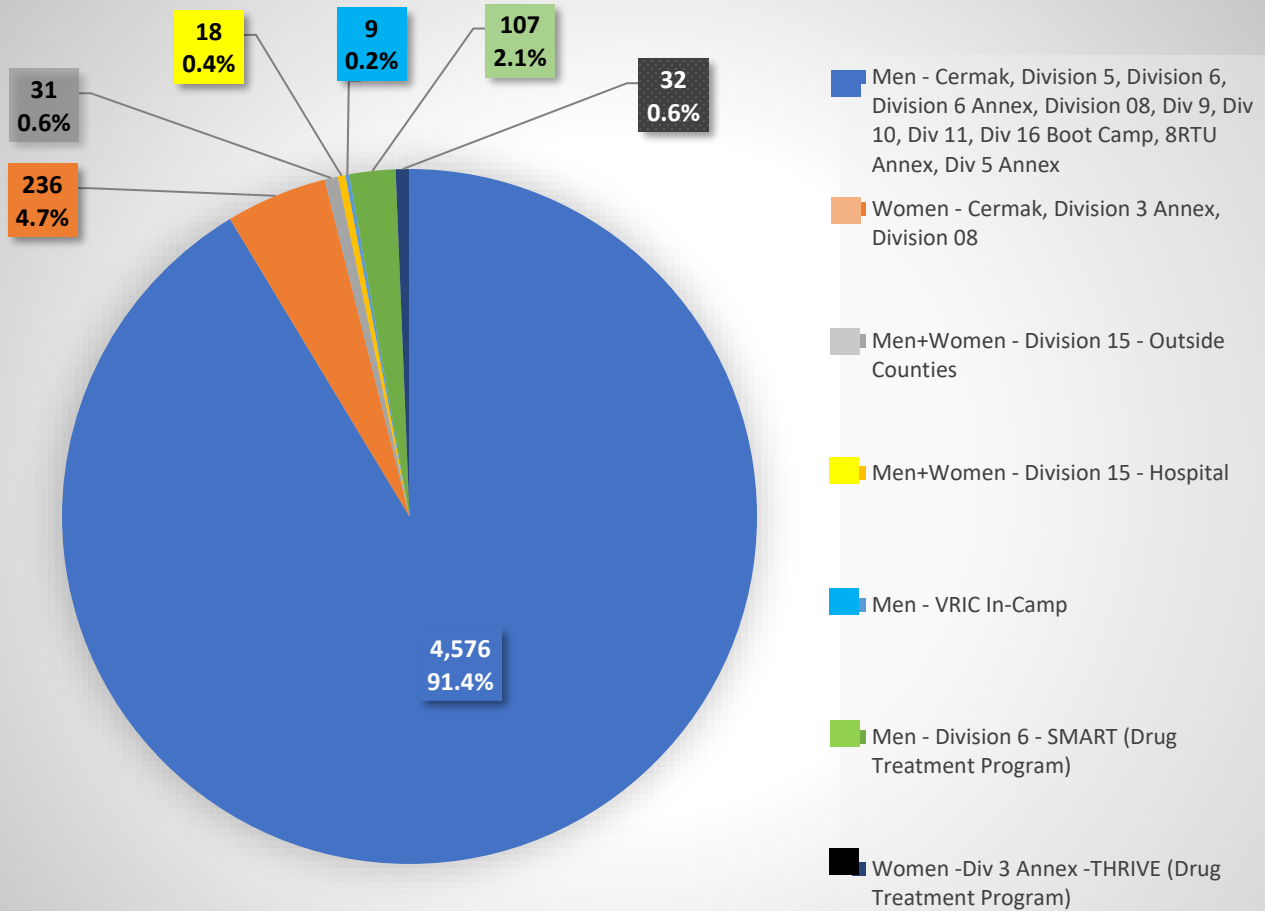

# Sheriff's Daily Report

## 9/21/2024

Under the Custody of the Sheriff	
Total Male and Female	6,484
Jail Population	5,009
Community Corrections	1,475

### Jail Population - Behind the Walls