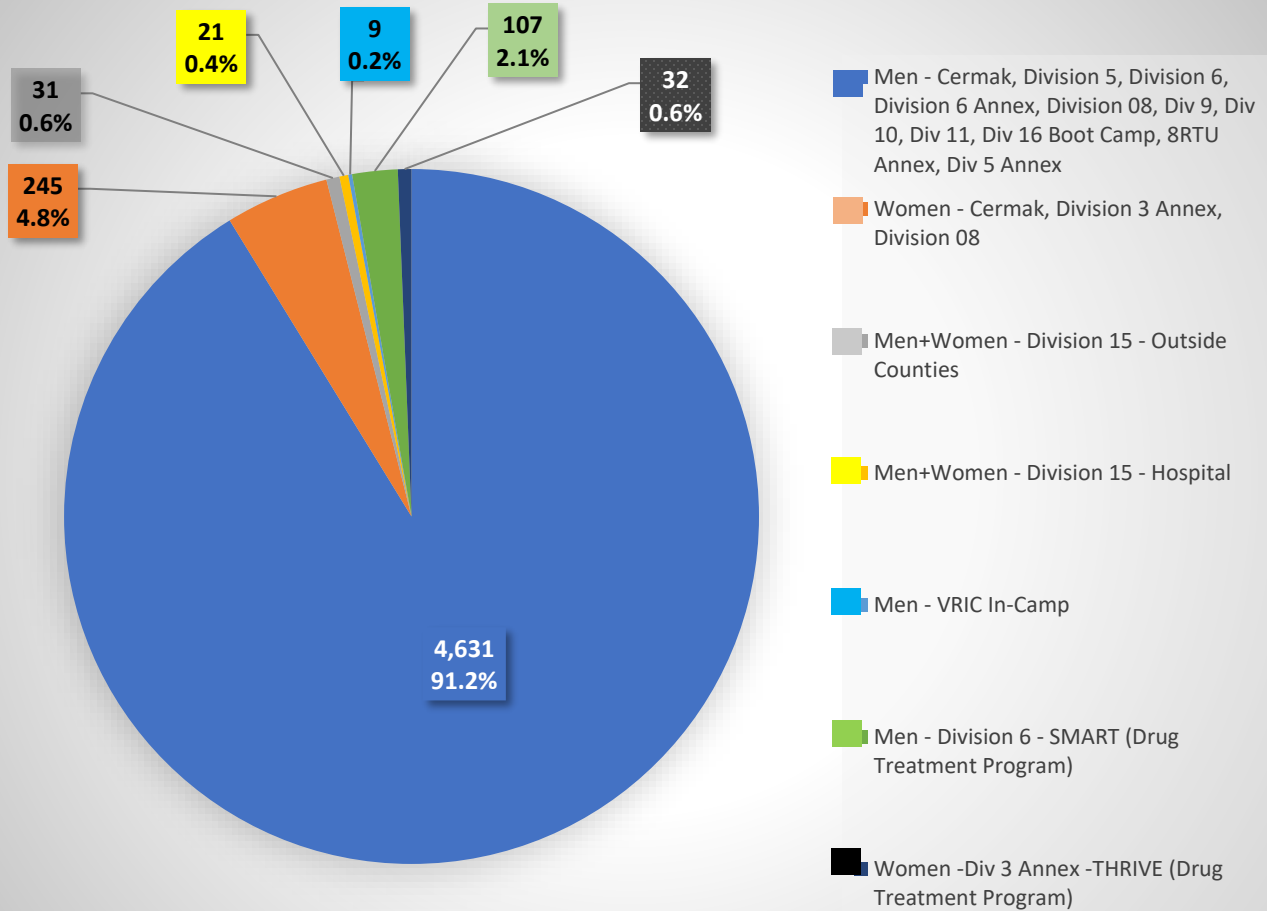

# Sheriff's Daily Report

## 9/22/2024

Under the Custody of the Sheriff	
Total Male and Female	6,555
Jail Population	5,076
Community Corrections	1,479

### Jail Population - Behind the Walls

## CCSO Population Demographics