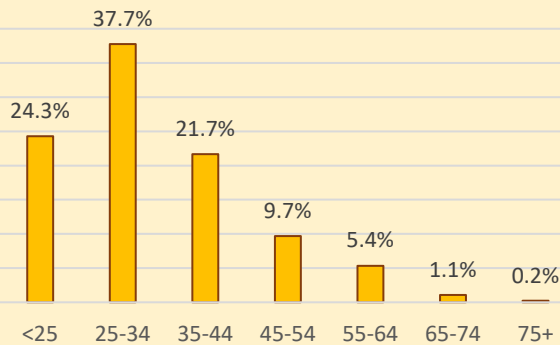

Sheriff's Daily Report

9/23/2024

Under the Custody of the Sheriff	
Total Male and Female	6,601
Jail Population	5,118
Community Corrections	1,483

Jail Population - Behind the Walls

Sheriff's Daily Report

9/23/2024

CCSO Population Demographics

In Confinement

Gender ID Distribution

Race Distribution

Age Distribution

Community Corrections

Gender ID Distribution

Race Distribution

Age Distribution