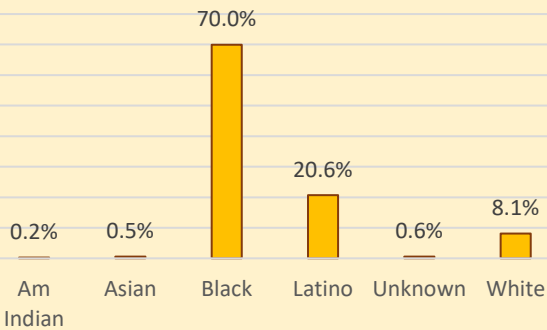

Sheriff's Daily Report

9/23/2024

Under the Custody of the Sheriff	
Total Male and Female	6,601
Jail Population	5,118
Community Corrections	1,483

Jail Population - Behind the Walls

Sheriff's Daily Report

9/23/2024

CCSO Population Demographics

In Confinement

Gender ID Distribution

Race Distribution

Age Distribution

Community Corrections

Gender ID Distribution

Race Distribution

Age Distribution