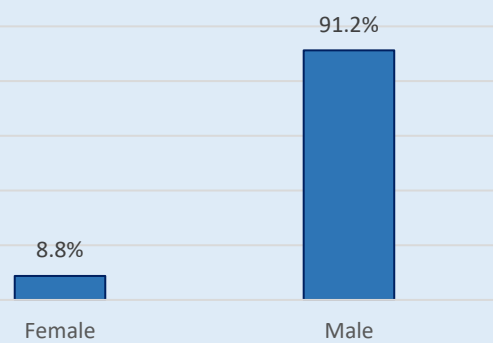

Sheriff's Daily Report

9/23/2024

Under the Custody of the Sheriff	
Total Male and Female	6,601
Jail Population	5,118
Community Corrections	1,483

Jail Population - Behind the Walls

Sheriff's Daily Report

9/23/2024

CCSO Population Demographics

In Confinement

Gender ID Distribution

Race Distribution

Age Distribution

Community Corrections

Gender ID Distribution

Race Distribution

Age Distribution