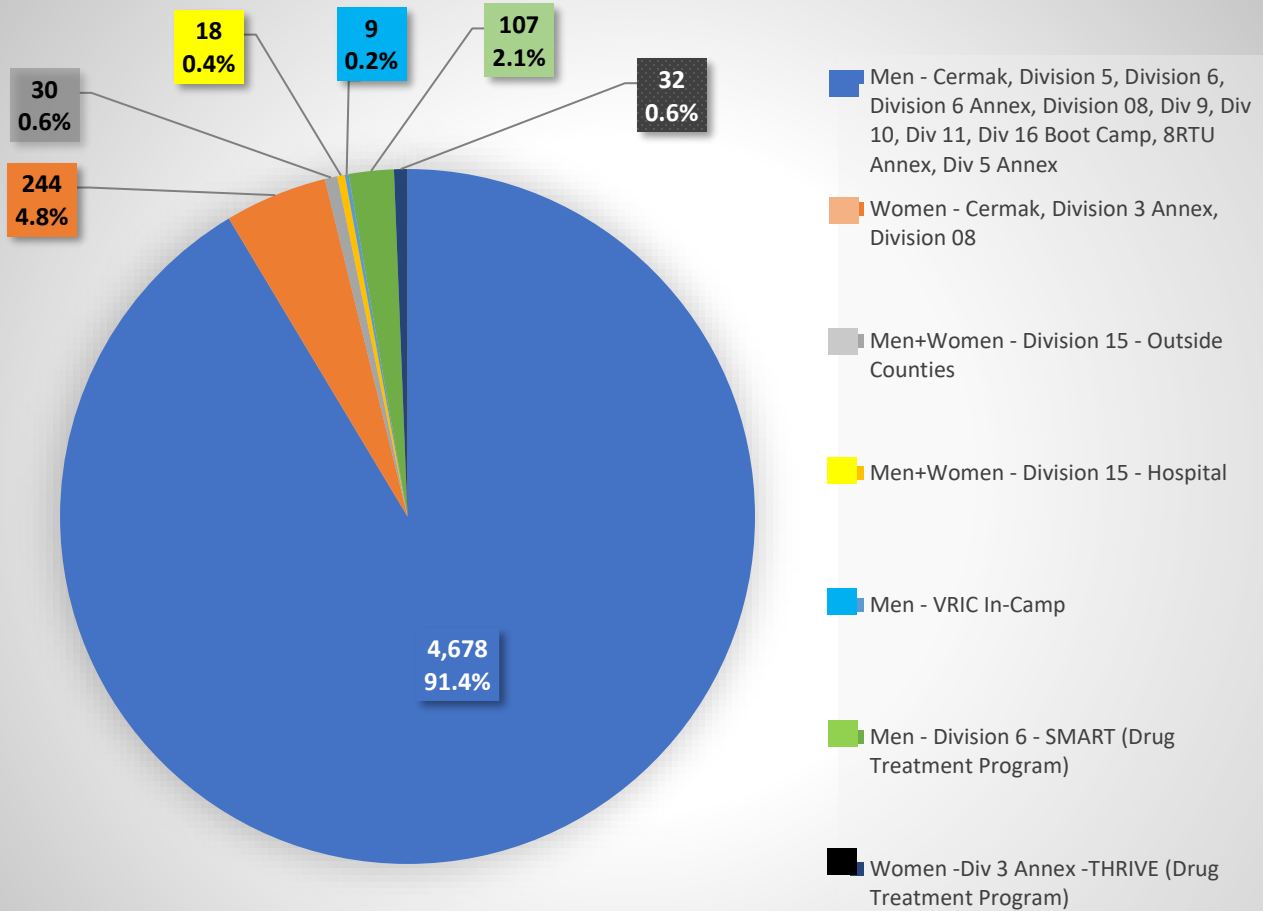

Sheriff's Daily Report

9/23/2024

Under the Custody of the Sheriff	
Total Male and Female	6,601
Jail Population	5,118
Community Corrections	1,483

Jail Population - Behind the Walls

Sheriff's Daily Report

9/23/2024

CCSO Population Demographics

In Confinement

Gender ID Distribution

Race Distribution

Age Distribution

Community Corrections

Gender ID Distribution

Race Distribution

Age Distribution