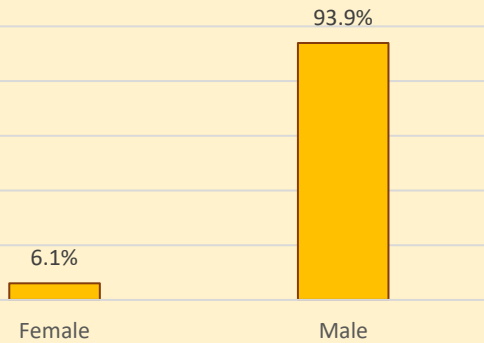

Sheriff's Daily Report

9/23/2024

Under the Custody of the Sheriff	
Total Male and Female	6,601
Jail Population	5,118
Community Corrections	1,483

Jail Population - Behind the Walls

Sheriff's Daily Report

9/23/2024

CCSO Population Demographics

In Confinement

Gender ID Distribution

Race Distribution

Age Distribution

Community Corrections

Gender ID Distribution

Race Distribution

Age Distribution