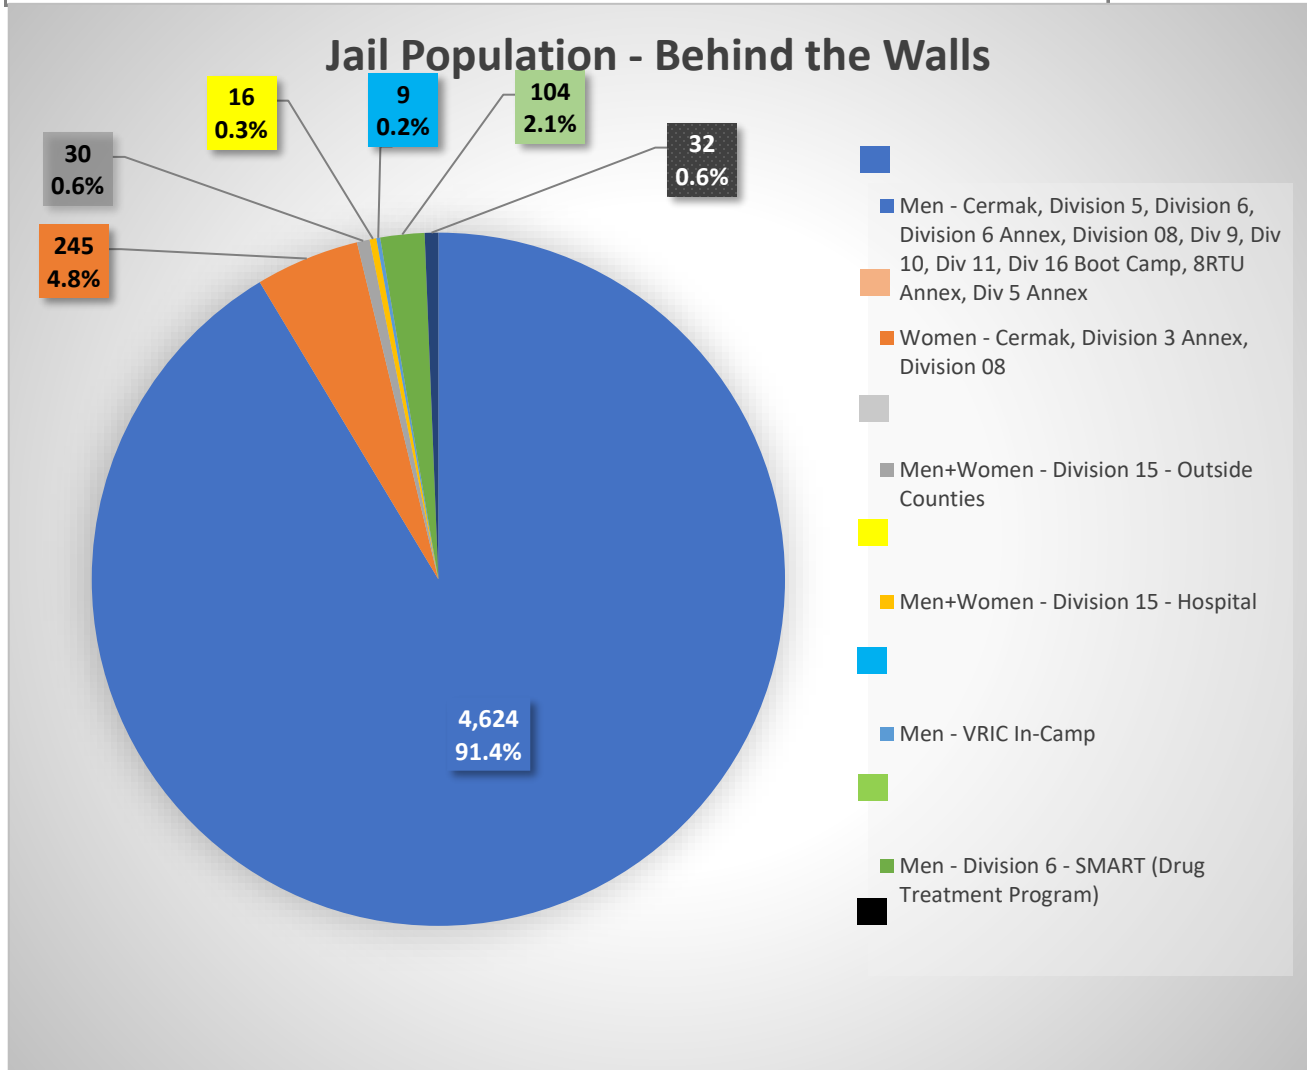

Sheriff's Daily Report

9/24/2024

Under the Custody of the Sheriff	
Total Male and Female	6,548
Jail Population	5,060
Community Corrections	1,488

Sheriff's Daily Report

9/24/2024

CCSO Population Demographics