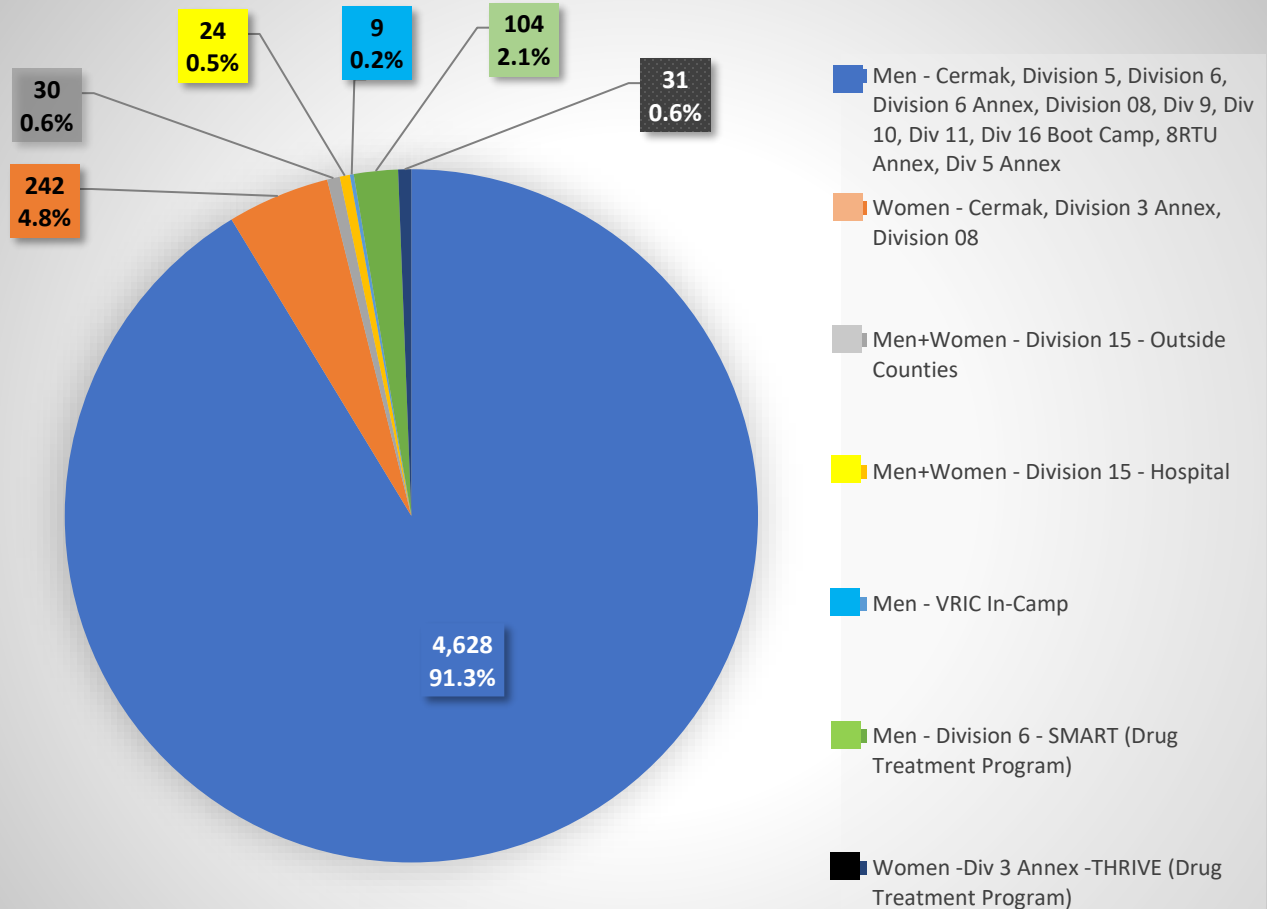

Sheriff's Daily Report

9/25/2024

Under the Custody of the Sheriff	
Total Male and Female	6,547
Jail Population	5,068
Community Corrections	1,479

Jail Population - Behind the Walls

Sheriff's Daily Report

9/25/2024

CCSO Population Demographics