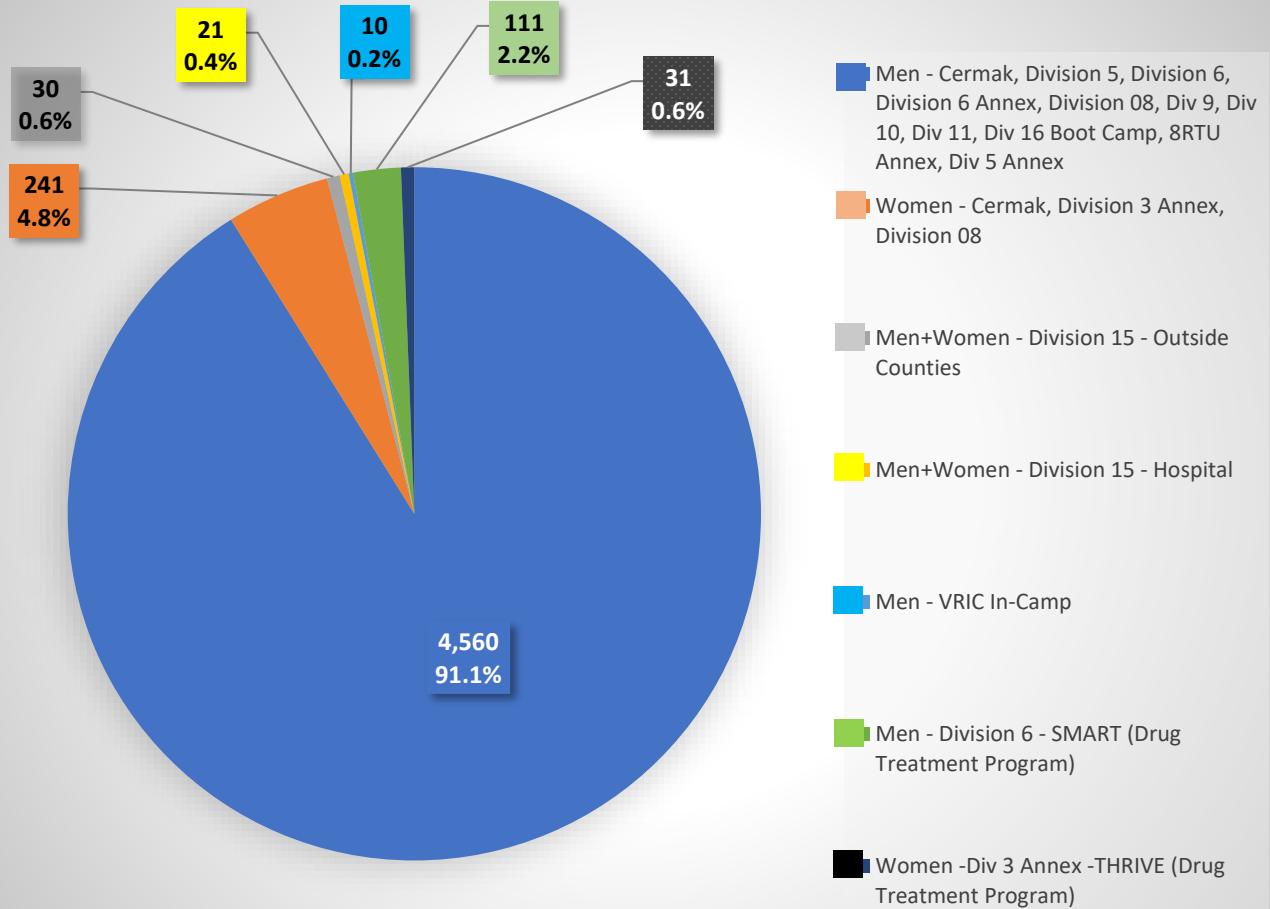

# Sheriff's Daily Report

9/26/2024

Under the Custody of the Sheriff	
Total Male and Female	6,488
Jail Population	5,004
Community Corrections	1,484

## Jail Population - Behind the Walls

# Sheriff's Daily Report

9/26/2024

### In Confinement

Gender ID Distribution

Race Distribution

Age Distribution