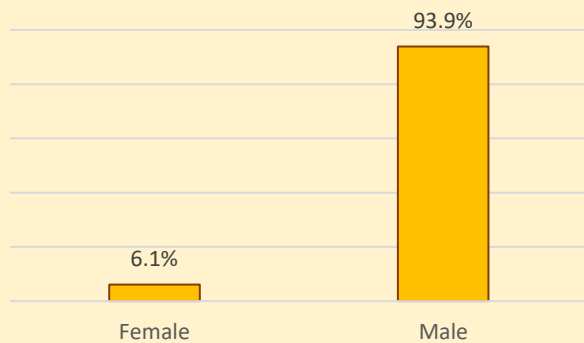

Sheriff's Daily Report

9/26/2024

CCSO Population Demographics

In Confinement

Gender ID Distribution