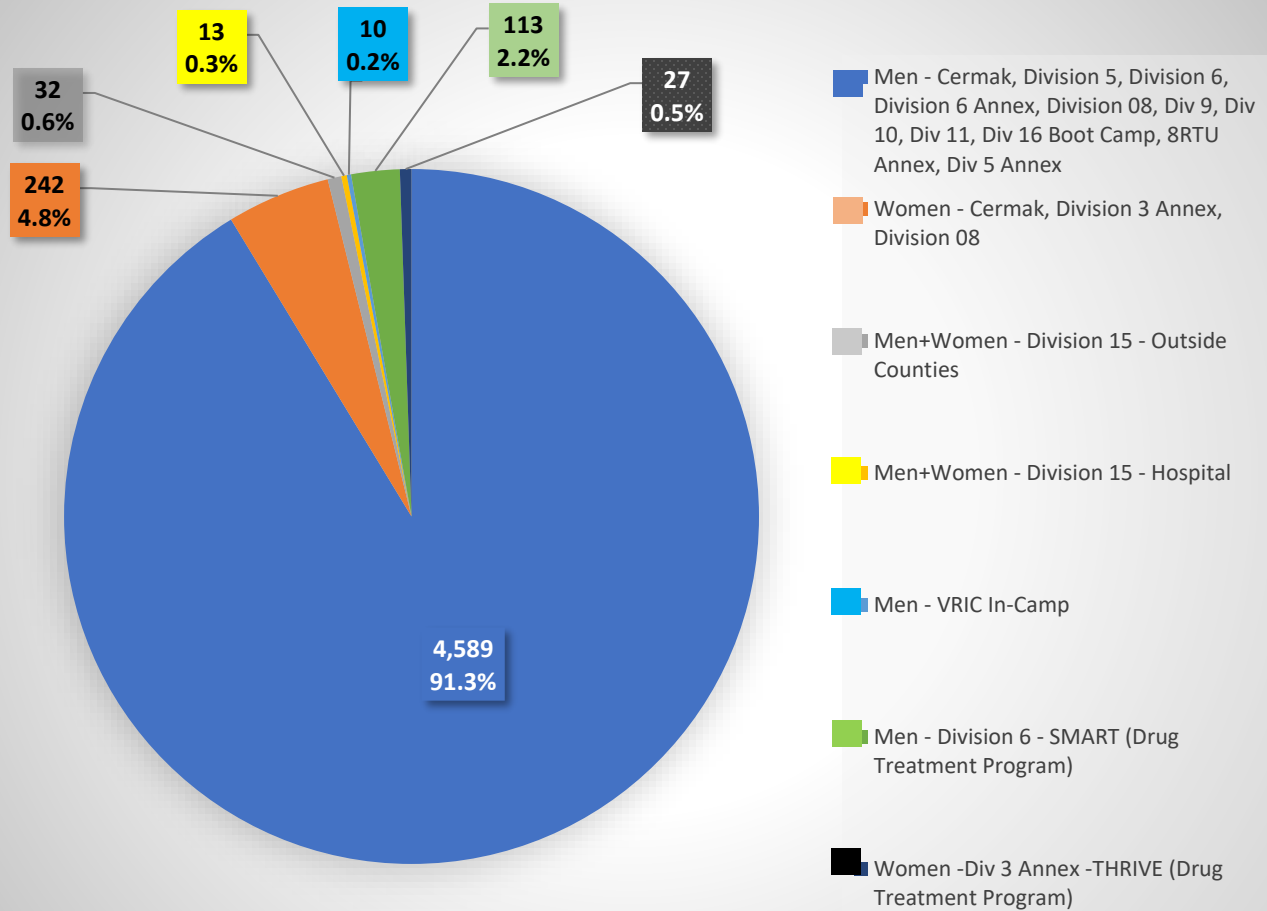

Sheriff's Daily Report

9/28/2024

Under the Custody of the Sheriff	
Total Male and Female	6,498
Jail Population	5,026
Community Corrections	1,472

Jail Population - Behind the Walls

Sheriff's Daily Report

9/28/2024

CCSO Population Demographics

In Confinement

Gender ID Distribution

Race Distribution

Age Distribution

Community Corrections

Gender ID Distribution

Race Distribution

Age Distribution