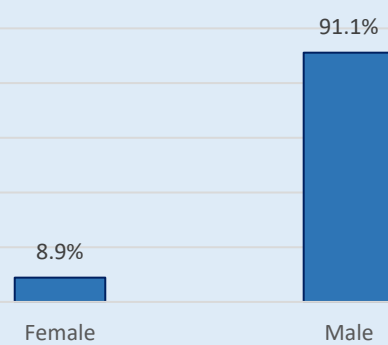

Sheriff's Daily Report

9/28/2024

Under the Custody of the Sheriff	
Total Male and Female	6,498
Jail Population	5,026
Community Corrections	1,472

Jail Population - Behind the Walls

Sheriff's Daily Report

9/28/2024

CCSO Population Demographics

In Confinement

Gender ID Distribution

Race Distribution

Age Distribution

Community Corrections

Gender ID Distribution

Race Distribution

Age Distribution