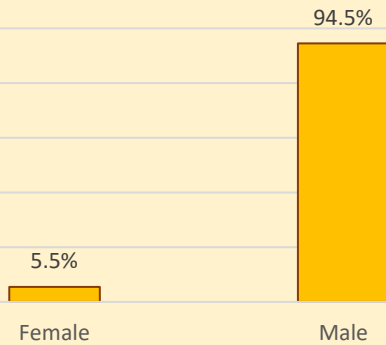

Sheriff's Daily Report

9/28/2024

Under the Custody of the Sheriff	
Total Male and Female	6,498
Jail Population	5,026
Community Corrections	1,472

Jail Population - Behind the Walls

Sheriff's Daily Report

9/28/2024

CCSO Population Demographics

In Confinement

Gender ID Distribution

Race Distribution

Age Distribution

Community Corrections

Gender ID Distribution

Race Distribution

Age Distribution