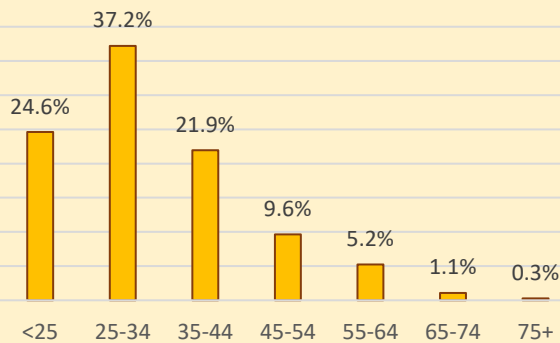

Sheriff's Daily Report

9/28/2024

Under the Custody of the Sheriff	
Total Male and Female	6,498
Jail Population	5,026
Community Corrections	1,472

Jail Population - Behind the Walls

Sheriff's Daily Report

9/28/2024

CCSO Population Demographics

In Confinement

Gender ID Distribution

Race Distribution

Age Distribution

Community Corrections

Gender ID Distribution

Race Distribution

Age Distribution