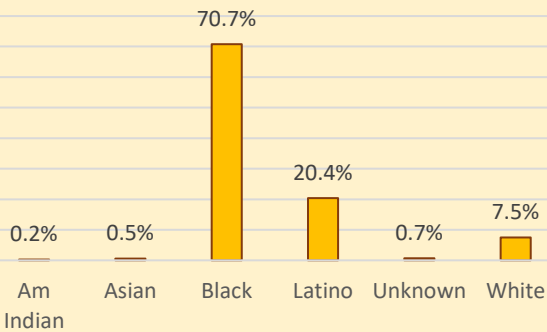

Sheriff's Daily Report

9/28/2024

Under the Custody of the Sheriff	
Total Male and Female	6,498
Jail Population	5,026
Community Corrections	1,472

Jail Population - Behind the Walls

Sheriff's Daily Report

9/28/2024

CCSO Population Demographics

In Confinement

Gender ID Distribution

Race Distribution

Age Distribution

Community Corrections

Gender ID Distribution

Race Distribution

Age Distribution