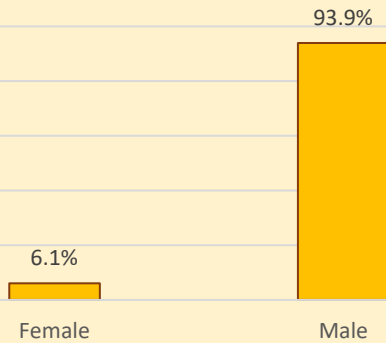

Sheriff's Daily Report

9/29/2024

| Under the Custody of the Sheriff | |
|----------------------------------|-------|
| Total Male and Female | 6,560 |
| Jail Population | 5,086 |
| Community Corrections | 1,474 |

Jail Population - Behind the Walls

Sheriff's Daily Report

9/29/2024

CCSO Population Demographics

In Confinement

Gender ID Distribution

Race Distribution

Age Distribution

Community Corrections

Gender ID Distribution

Race Distribution

Age Distribution