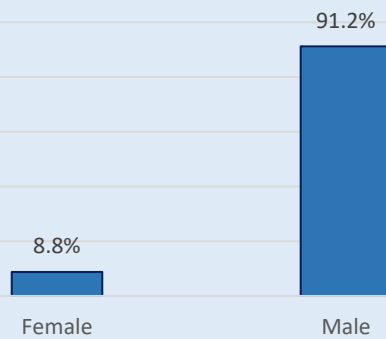

Sheriff's Daily Report

9/29/2024

| Under the Custody of the Sheriff | |
|----------------------------------|-------|
| Total Male and Female | 6,560 |
| Jail Population | 5,086 |
| Community Corrections | 1,474 |

Jail Population - Behind the Walls

Sheriff's Daily Report

9/29/2024

CCSO Population Demographics

In Confinement

Gender ID Distribution

Race Distribution

Age Distribution

Community Corrections

Gender ID Distribution

Race Distribution

Age Distribution