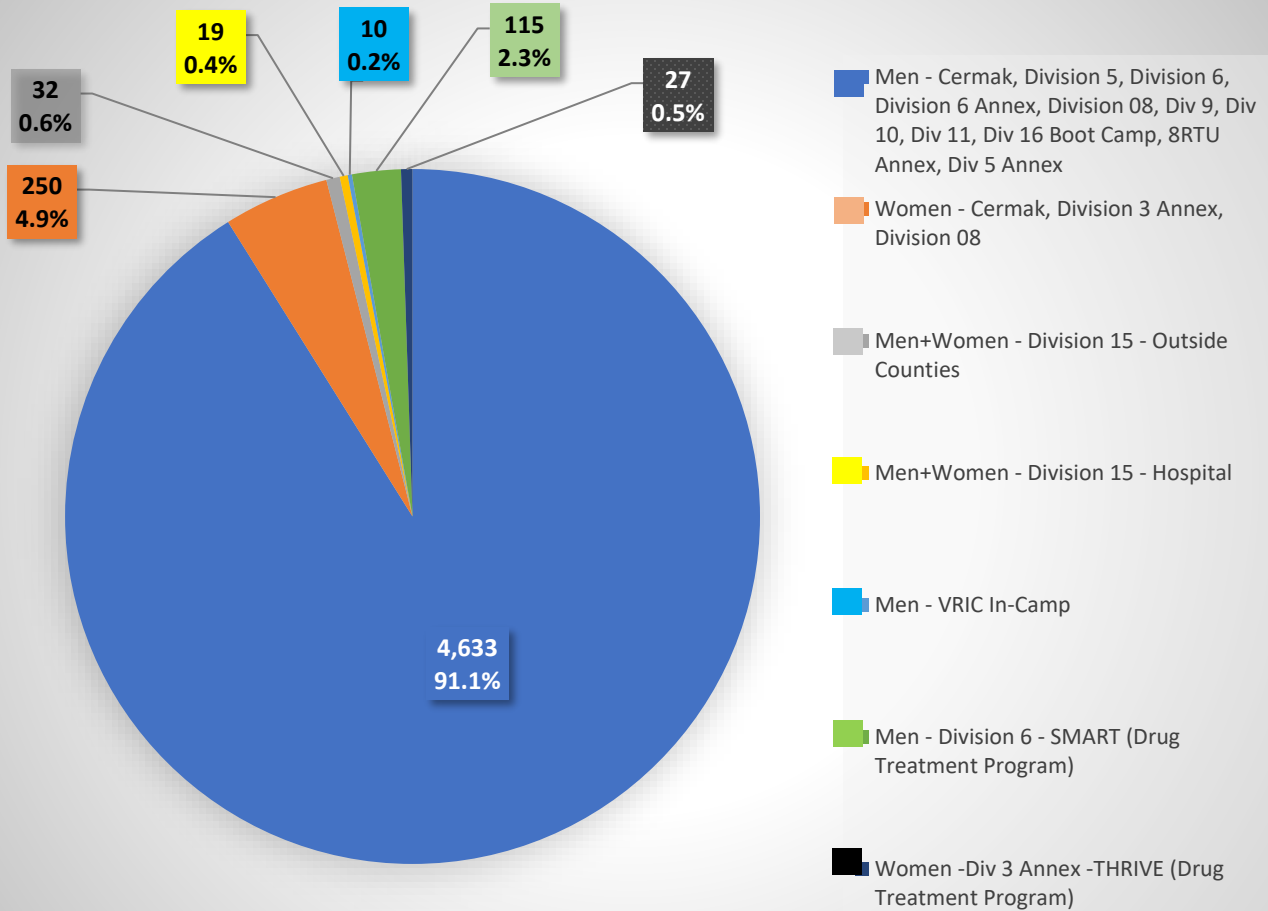

Sheriff's Daily Report

9/29/2024

| Under the Custody of the Sheriff | |
|----------------------------------|-------|
| Total Male and Female | 6,560 |
| Jail Population | 5,086 |
| Community Corrections | 1,474 |

Jail Population - Behind the Walls

Sheriff's Daily Report

9/29/2024

CCSO Population Demographics

In Confinement

Gender ID Distribution

Race Distribution

Age Distribution

Community Corrections

Gender ID Distribution

Race Distribution

Age Distribution