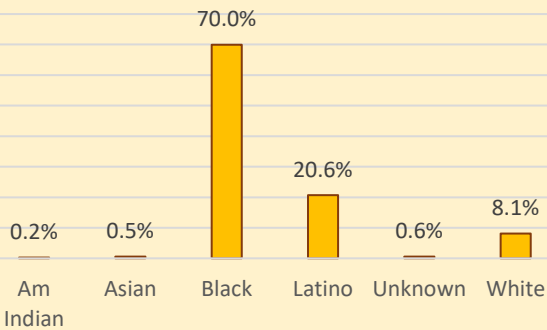

Sheriff's Daily Report

9/27/2024

Under the Custody of the Sheriff	
Total Male and Female	6,497
Jail Population	5,014
Community Corrections	1,483

Jail Population - Behind the Walls

Sheriff's Daily Report

9/27/2024

CCSO Population Demographics

In Confinement

Gender ID Distribution

Race Distribution

Age Distribution

Community Corrections

Gender ID Distribution

Race Distribution

Age Distribution