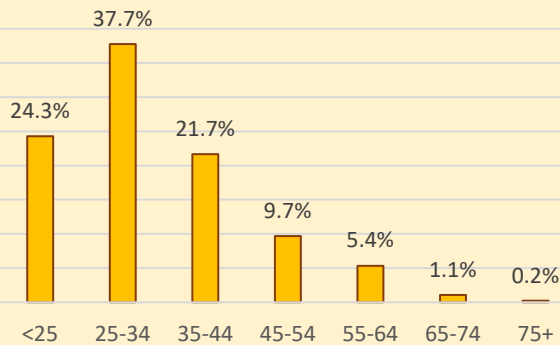

Sheriff's Daily Report

9/27/2024

Under the Custody of the Sheriff	
Total Male and Female	6,497
Jail Population	5,014
Community Corrections	1,483

Jail Population - Behind the Walls

Sheriff's Daily Report

9/27/2024

CCSO Population Demographics

In Confinement

Gender ID Distribution

Race Distribution

Age Distribution

Community Corrections

Gender ID Distribution

Race Distribution

Age Distribution