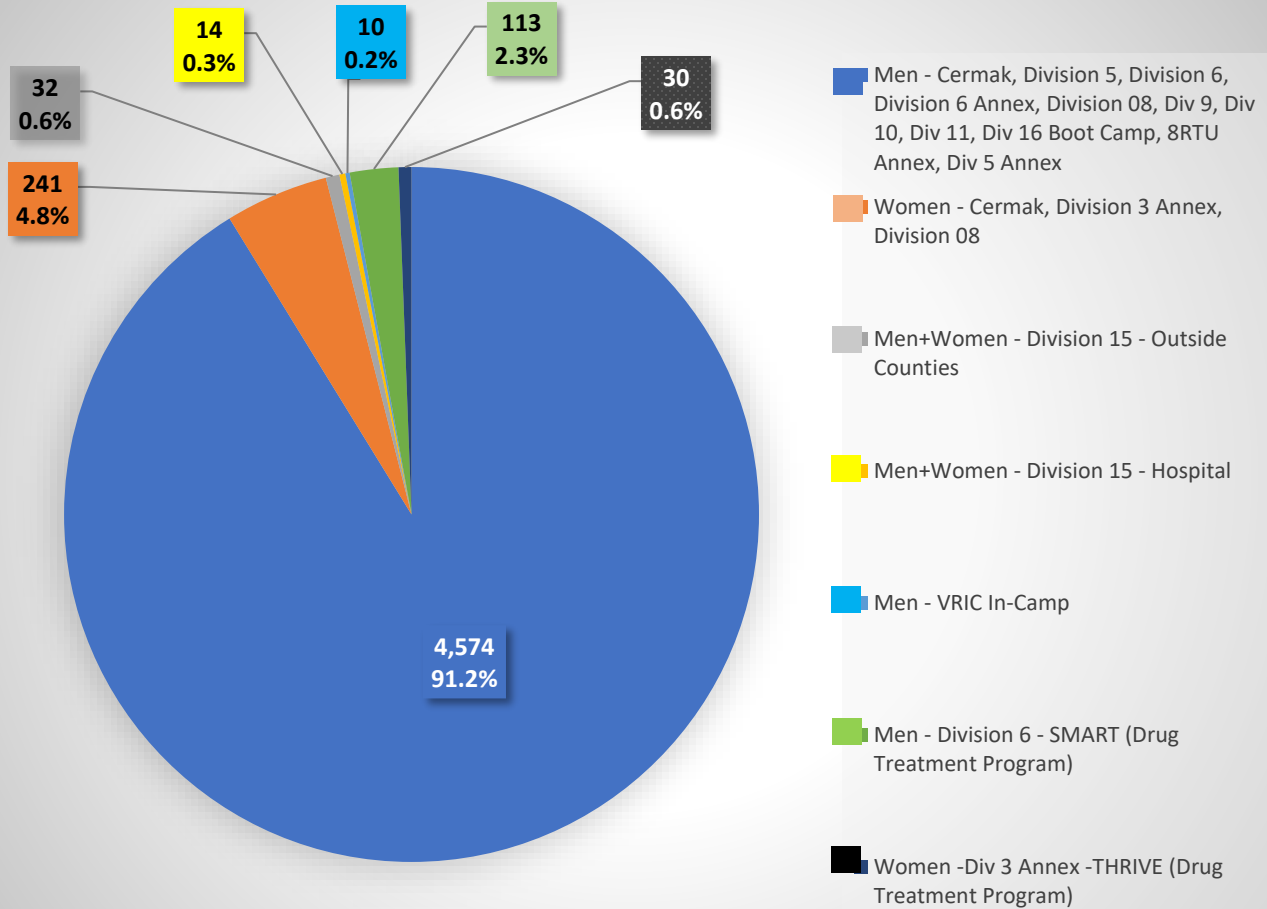

Sheriff's Daily Report

9/27/2024

Under the Custody of the Sheriff	
Total Male and Female	6,497
Jail Population	5,014
Community Corrections	1,483

Jail Population - Behind the Walls

Sheriff's Daily Report

9/27/2024

CCSO Population Demographics

In Confinement

Gender ID Distribution

Race Distribution

Age Distribution

Community Corrections

Gender ID Distribution

Race Distribution

Age Distribution