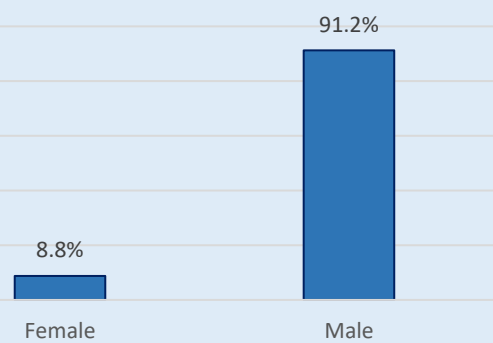

Sheriff's Daily Report

9/27/2024

Under the Custody of the Sheriff	
Total Male and Female	6,497
Jail Population	5,014
Community Corrections	1,483

Jail Population - Behind the Walls

Sheriff's Daily Report

9/27/2024

CCSO Population Demographics

In Confinement

Gender ID Distribution

Race Distribution

Age Distribution

Community Corrections

Gender ID Distribution

Race Distribution

Age Distribution