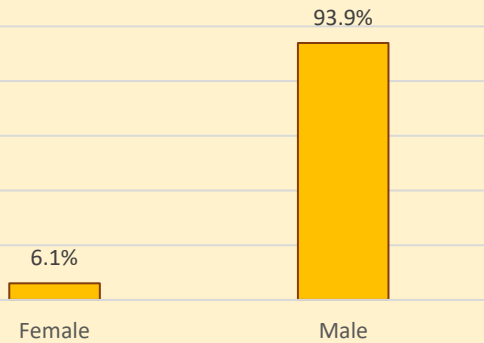

Sheriff's Daily Report

9/27/2024

Under the Custody of the Sheriff	
Total Male and Female	6,497
Jail Population	5,014
Community Corrections	1,483

Jail Population - Behind the Walls

Sheriff's Daily Report

9/27/2024

CCSO Population Demographics

In Confinement

Gender ID Distribution

Race Distribution

Age Distribution

Community Corrections

Gender ID Distribution

Race Distribution

Age Distribution