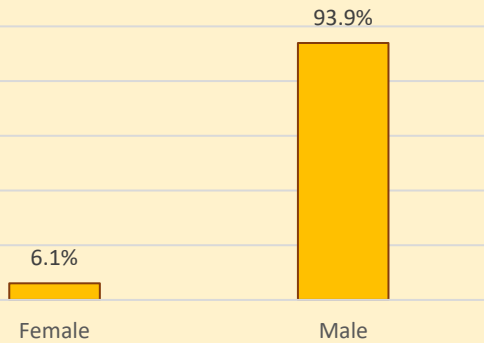

Sheriff's Daily Report

9/30/2024

Under the Custody of the Sheriff	
Total Male and Female	6,590
Jail Population	5,107
Community Corrections	1,483

Jail Population - Behind the Walls

Sheriff's Daily Report

9/30/2024

CCSO Population Demographics

In Confinement

Gender ID Distribution

Race Distribution

Age Distribution

Community Corrections

Gender ID Distribution

Race Distribution

Age Distribution