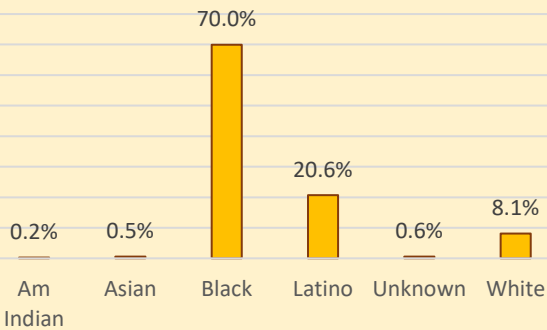

Sheriff's Daily Report

9/30/2024

Under the Custody of the Sheriff	
Total Male and Female	6,590
Jail Population	5,107
Community Corrections	1,483

Jail Population - Behind the Walls

Sheriff's Daily Report

9/30/2024

CCSO Population Demographics

In Confinement

Gender ID Distribution

Race Distribution

Age Distribution

Community Corrections

Gender ID Distribution

Race Distribution

Age Distribution