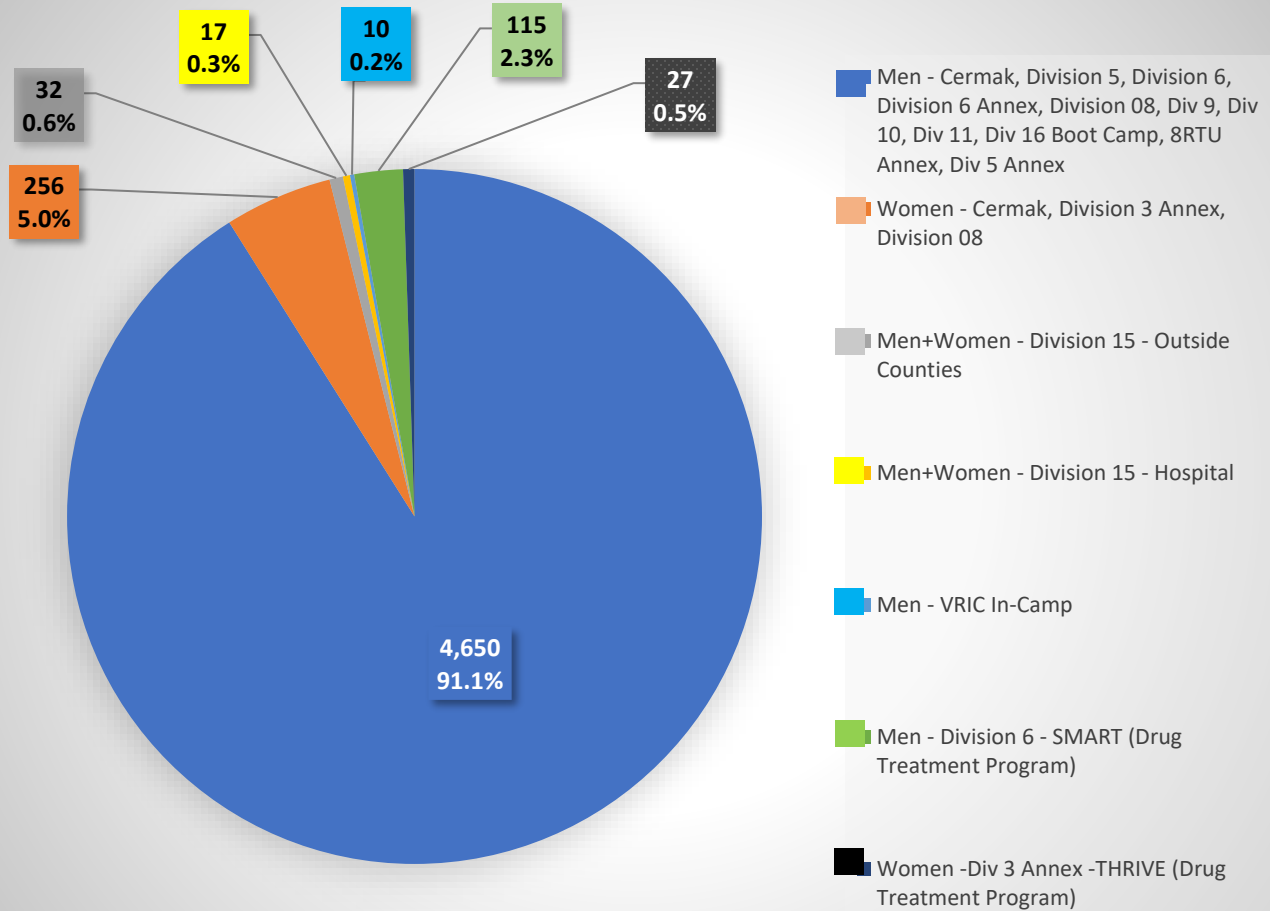

Sheriff's Daily Report

9/30/2024

Under the Custody of the Sheriff	
Total Male and Female	6,590
Jail Population	5,107
Community Corrections	1,483

Jail Population - Behind the Walls

Sheriff's Daily Report

9/30/2024

CCSO Population Demographics

In Confinement

Gender ID Distribution

Race Distribution

Age Distribution

Community Corrections

Gender ID Distribution

Race Distribution

Age Distribution