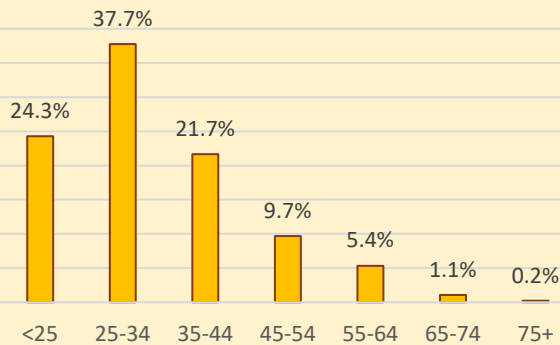

Sheriff's Daily Report

9/30/2024

Under the Custody of the Sheriff	
Total Male and Female	6,590
Jail Population	5,107
Community Corrections	1,483

Jail Population - Behind the Walls

Sheriff's Daily Report

9/30/2024

CCSO Population Demographics

In Confinement

Gender ID Distribution

Race Distribution

Age Distribution

Community Corrections

Gender ID Distribution

Race Distribution

Age Distribution