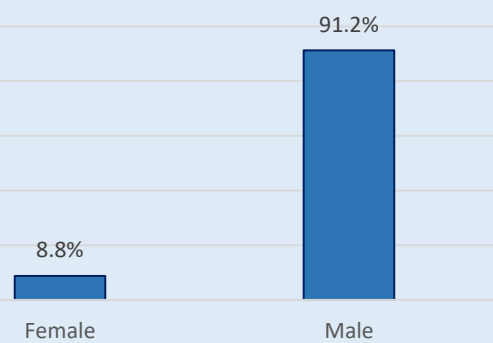

Sheriff's Daily Report

9/30/2024

Under the Custody of the Sheriff	
Total Male and Female	6,590
Jail Population	5,107
Community Corrections	1,483

Jail Population - Behind the Walls

Sheriff's Daily Report

9/30/2024

CCSO Population Demographics

In Confinement

Gender ID Distribution

Race Distribution

Age Distribution

Community Corrections

Gender ID Distribution

Race Distribution

Age Distribution