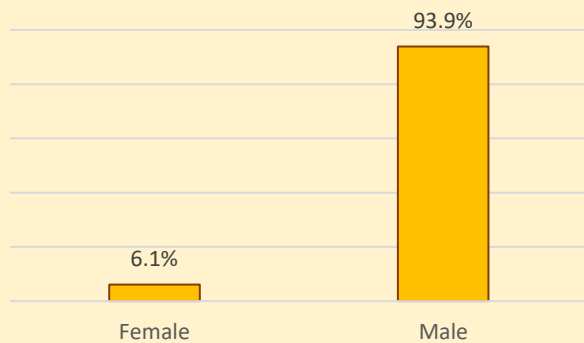

Sheriff's Daily Report

10/1/2024

CCSO Population Demographics

In Confinement

Gender ID Distribution