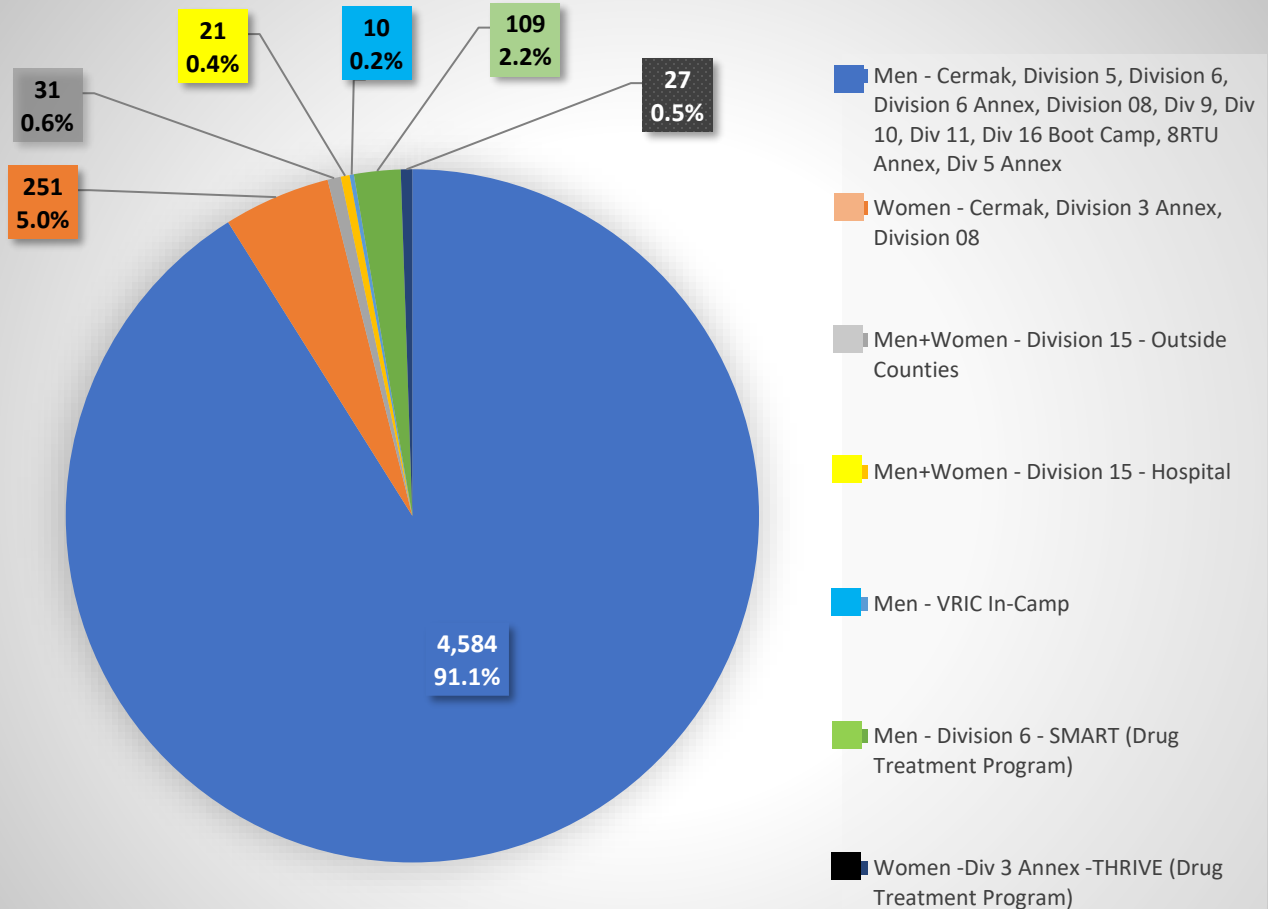

# Sheriff's Daily Report

10/1/2024

Under the Custody of the Sheriff	
Total Male and Female	6,511
Jail Population	5,033
Community Corrections	1,478

## Jail Population - Behind the Walls

### In Confinement

Gender ID Distribution

Race Distribution

Age Distribution