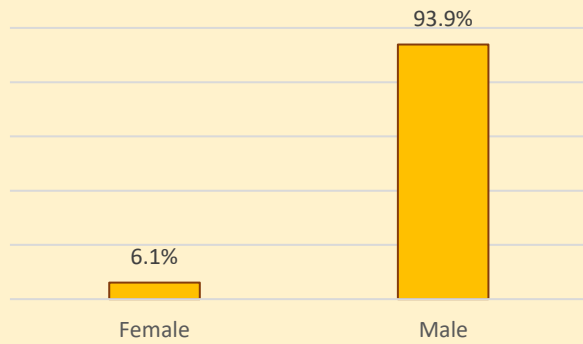

Sheriff's Daily Report

10/2/2024

Under the Custody of the Sheriff	
Total Male and Female	6,488
Jail Population	5,005
Community Corrections	1,483

Jail Population - Behind the Walls

Sheriff's Daily Report

10/2/2024

CCSO Population Demographics

In Confinement

Gender ID Distribution

Race Distribution

Age Distribution

Community Corrections

Gender ID Distribution

Race Distribution

Age Distribution