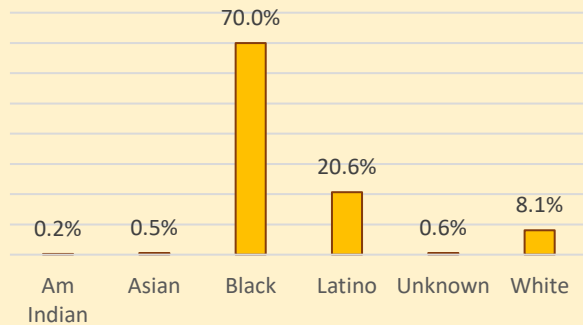

Sheriff's Daily Report

10/2/2024

Under the Custody of the Sheriff	
Total Male and Female	6,488
Jail Population	5,005
Community Corrections	1,483

Jail Population - Behind the Walls

Sheriff's Daily Report

10/2/2024

CCSO Population Demographics

In Confinement

Gender ID Distribution

Race Distribution

Age Distribution

Community Corrections

Gender ID Distribution

Race Distribution

Age Distribution