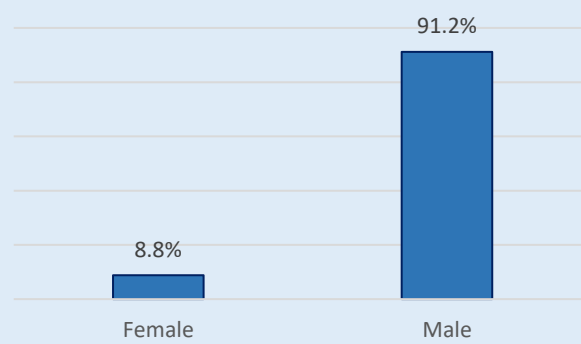

Sheriff's Daily Report

10/2/2024

Under the Custody of the Sheriff	
Total Male and Female	6,488
Jail Population	5,005
Community Corrections	1,483

Jail Population - Behind the Walls

Sheriff's Daily Report

10/2/2024

CCSO Population Demographics

In Confinement

Gender ID Distribution

Race Distribution

Age Distribution

Community Corrections

Gender ID Distribution

Race Distribution

Age Distribution