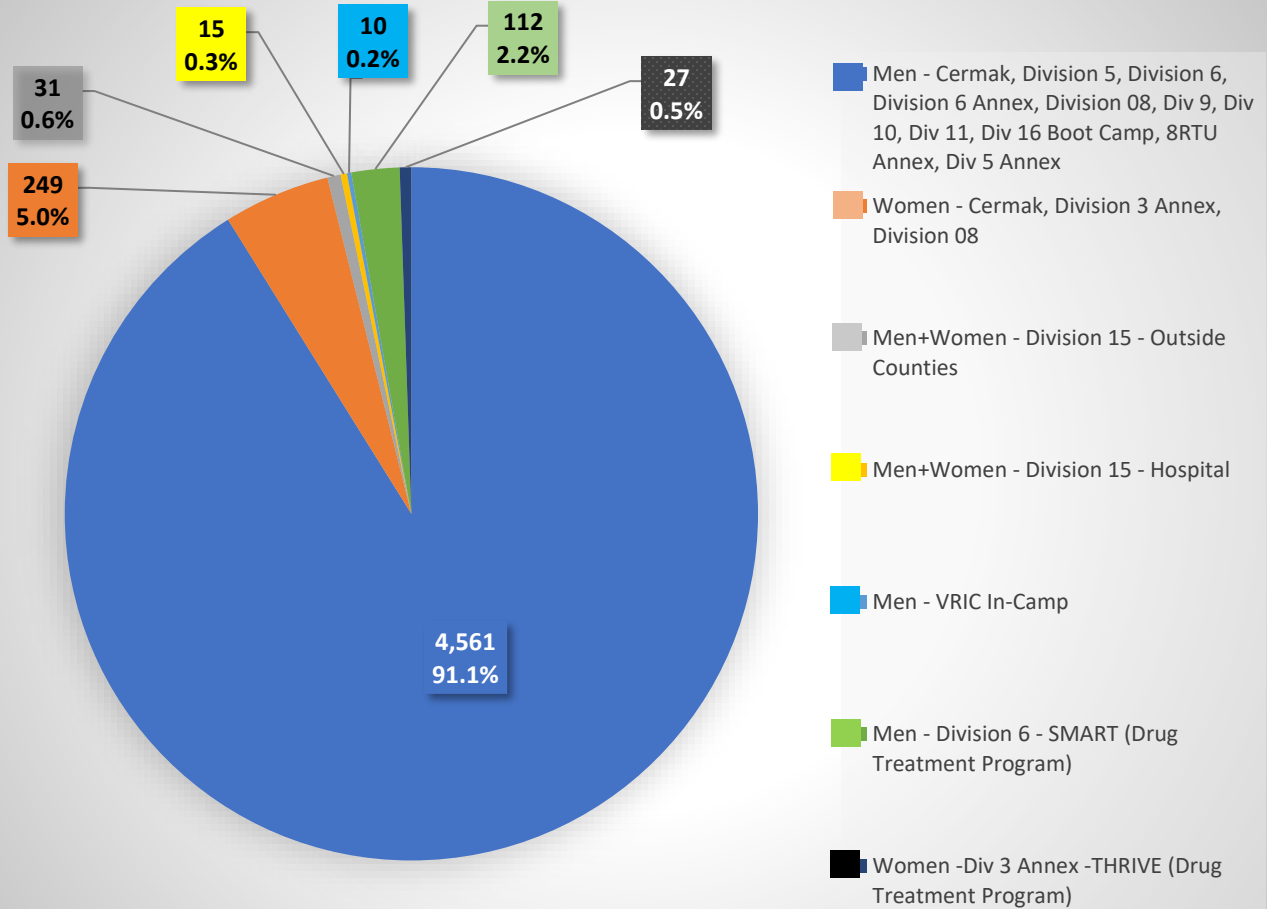

Sheriff's Daily Report

10/2/2024

Under the Custody of the Sheriff	
Total Male and Female	6,488
Jail Population	5,005
Community Corrections	1,483

Jail Population - Behind the Walls

Sheriff's Daily Report

10/2/2024

CCSO Population Demographics

In Confinement

Gender ID Distribution

Race Distribution

Age Distribution

Community Corrections

Gender ID Distribution

Race Distribution

Age Distribution