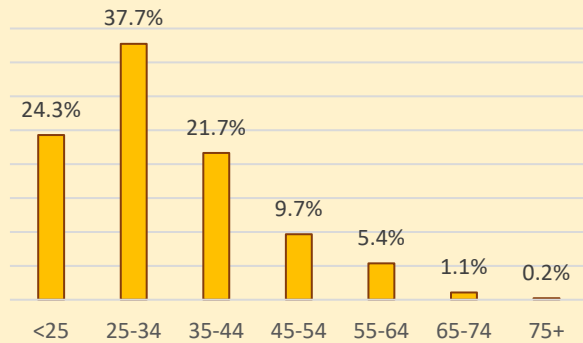

Sheriff's Daily Report

10/2/2024

Under the Custody of the Sheriff	
Total Male and Female	6,488
Jail Population	5,005
Community Corrections	1,483

Jail Population - Behind the Walls

Sheriff's Daily Report

10/2/2024

CCSO Population Demographics

In Confinement

Gender ID Distribution

Race Distribution

Age Distribution

Community Corrections

Gender ID Distribution

Race Distribution

Age Distribution