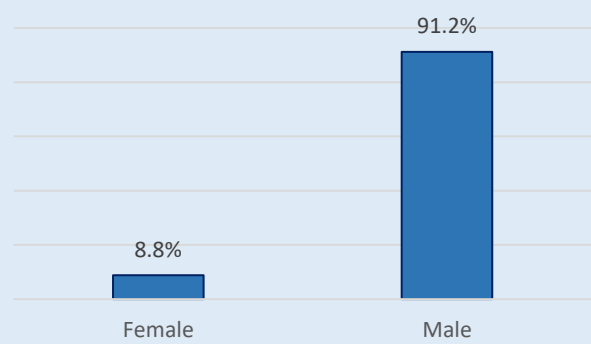

Sheriff's Daily Report

10/3/2024

Under the Custody of the Sheriff	
Total Male and Female	6,455
Jail Population	4,982
Community Corrections	1,473

Jail Population - Behind the Walls

Sheriff's Daily Report

10/3/2024

CCSO Population Demographics

In Confinement

Gender ID Distribution

Race Distribution

Age Distribution

Community Corrections

Gender ID Distribution

Race Distribution

Age Distribution