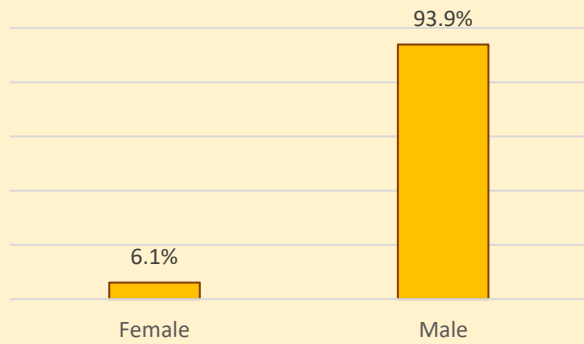

Sheriff's Daily Report

10/3/2024

Under the Custody of the Sheriff	
Total Male and Female	6,455
Jail Population	4,982
Community Corrections	1,473

Jail Population - Behind the Walls

Sheriff's Daily Report

10/3/2024

CCSO Population Demographics

In Confinement

Gender ID Distribution

Race Distribution

Age Distribution

Community Corrections

Gender ID Distribution

Race Distribution

Age Distribution