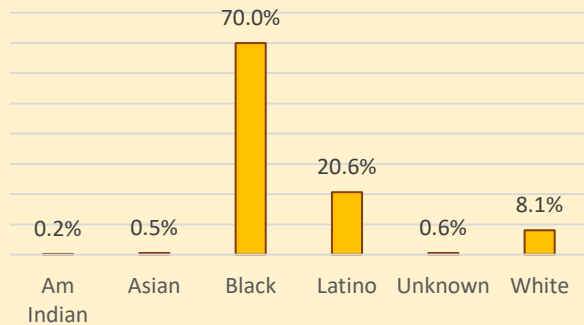

Sheriff's Daily Report

10/3/2024

Under the Custody of the Sheriff	
Total Male and Female	6,455
Jail Population	4,982
Community Corrections	1,473

Jail Population - Behind the Walls

Sheriff's Daily Report

10/3/2024

CCSO Population Demographics

In Confinement

Gender ID Distribution

Race Distribution

Age Distribution

Community Corrections

Gender ID Distribution

Race Distribution

Age Distribution