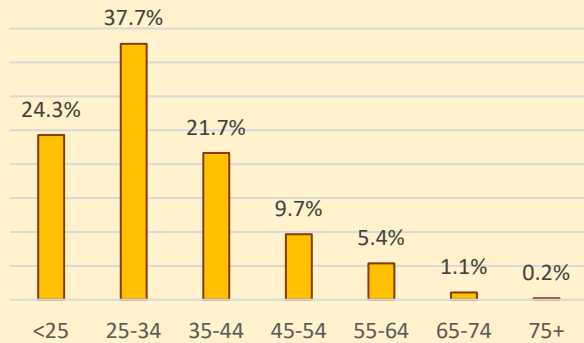

Sheriff's Daily Report

10/3/2024

Under the Custody of the Sheriff	
Total Male and Female	6,455
Jail Population	4,982
Community Corrections	1,473

Jail Population - Behind the Walls

Sheriff's Daily Report

10/3/2024

CCSO Population Demographics

In Confinement

Gender ID Distribution

Race Distribution

Age Distribution

Community Corrections

Gender ID Distribution

Race Distribution

Age Distribution