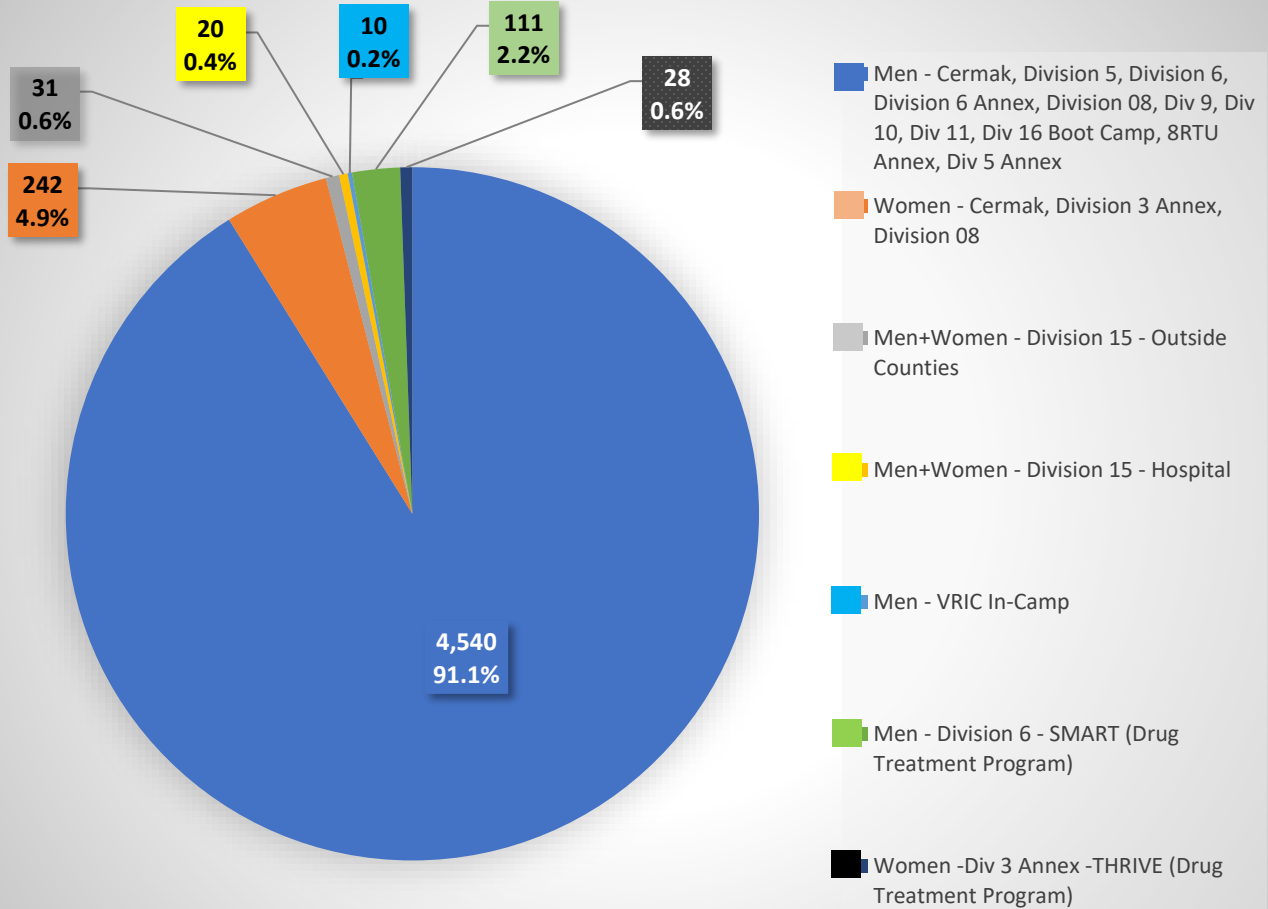

Sheriff's Daily Report

10/3/2024

Under the Custody of the Sheriff	
Total Male and Female	6,455
Jail Population	4,982
Community Corrections	1,473

Jail Population - Behind the Walls

Sheriff's Daily Report

10/3/2024

CCSO Population Demographics

In Confinement

Gender ID Distribution

Race Distribution

Age Distribution

Community Corrections

Gender ID Distribution

Race Distribution

Age Distribution